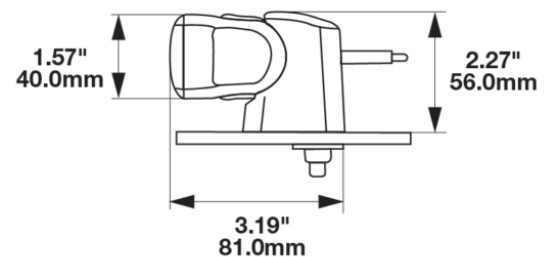

Off Road LED Light Bar - Model TS1500

PRODUCT INFORMATION

Description	12-24V LED 18.5" Light Bar with Diffuse Beam Pattern
Height	40.00 mm / 1.57 in
Width	470.00 mm / 18.5 in
Depth	54.00 mm / 2.13 in
Shape	Rectangular
Outer Lens Material	Nylon
Outer Lens Color	Diffuse
Housing Material	TC PA6
Housing Color	Black
Mounting Hardware Description	(x2) M6-1 x
Connector or Wiring	Bare Leads, 2.5mm Jacketed Cable
Product Weight	1.45 lbs / 0.66 kgs
Shipping Weight	1.99 lbs / 0.9 kgs

PRODUCT DIMENSIONS

Print date: 2026-04-23

© 2026 J.W. Speaker Corporation • Germantown, WI U.S.A.
www.jwspeaker.com • speaker@jwspeaker.com • 262.251.6660

J.W. SPEAKER
Engineered. Lighting. Solutions.