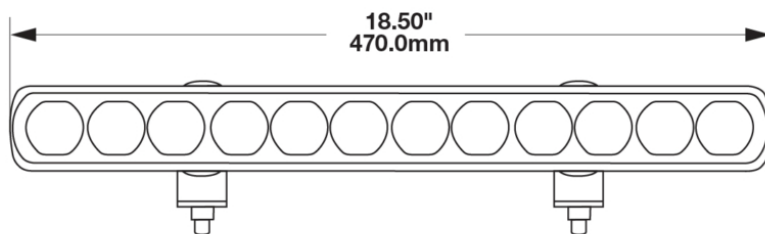

Off Road LED Light Bar - Model TS1500

PRODUCT INFORMATION

Description	12-24V LED 18.5" Light Bar with Diffuse Beam Pattern
Height	40.00 mm / 1.57 in
Width	470.00 mm / 18.5 in
Depth	54.00 mm / 2.13 in
Shape	Rectangular
Outer Lens Material	Nylon
Outer Lens Color	Diffuse
Housing Material	TC PA6
Housing Color	Black
Mounting Hardware Description	(x2) M6-1 x
Connector or Wiring	Bare Leads, 2.5mm Jacketed Cable
Product Weight	1.45 lbs / 0.66 kgs
Shipping Weight	1.99 lbs / 0.9 kgs

PRODUCT DIMENSIONS

Print date: 2019-02-17

© 2019 J.W. Speaker Corporation • Germantown, WI U.S.A.
www.jwspeaker.com • speaker@jwspeaker.com • 262.251.6660

J.W. SPEAKER
Engineered. Lighting. Solutions.