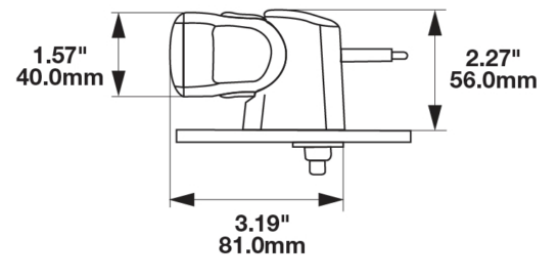

Off Road LED Light Bar - Model TS1500

PRODUCT INFORMATION

Description	12-24V LED 18.5" Light Bar with Diffuse Beam Pattern
Height	40.00 mm / 1.57 in
Width	470.00 mm / 18.5 in
Depth	54.00 mm / 2.13 in
Shape	Rectangular
Outer Lens Material	Nylon
Outer Lens Color	Diffuse
Housing Material	TC PA6
Housing Color	Black
Mounting Hardware Description	(x2) M6-1 x
Connector or Wiring	Bare Leads, 2.5mm Jacketed Cable
Product Weight	1.45 lbs / 0.66 kgs
Shipping Weight	1.99 lbs / 0.9 kgs

PRODUCT DIMENSIONS

Print date: 2019-02-17

© 2019 J.W. Speaker Corporation • Germantown, WI U.S.A.
www.jwspeaker.com • speaker@jwspeaker.com • 262.251.6660

J.W. SPEAKER
Engineered. Lighting. Solutions.