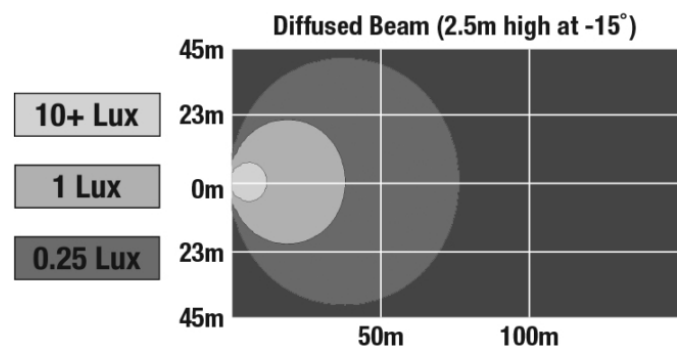

LED Light Bars - Model TS1500

PRODUCT INFORMATION

Description	12-24V LED 18.5" Light Bar with Diffuse Beam Pattern
Height	40.00 mm / 1.57 in
Width	470.00 mm / 18.5 in
Depth	54.00 mm / 2.13 in
Shape	Rectangular
Outer Lens Material	Nylon
Outer Lens Color	Diffuse
Housing Material	TC PA6
Housing Color	Black
Mounting Hardware Description	(x2) M6-1 x
Connector or Wiring	Bare Leads, 2.5mm Jacketed Cable
Product Weight	1.45 lbs / 0.66 kgs
Shipping Weight	1.99 lbs / 0.9 kgs

LED Light Bars - Model TS1500

ELECTRICAL SPECIFICATIONS

Input Voltage	12-24V DC
Operating Voltage	9-33V DC
Red Wire	High
White Wire	Ground
Brown Wire	Low
Current Draw	3.16A @ 12V DC

REGULATORY STANDARDS COMPLIANCE

Buy America Standards

Eco Friendly

PHOTOMETRIC SPECIFICATIONS

Effective Lumen Output	3,600
Candela Output	1,510
Nominal LED Color Temperature	5000 K
Beam Pattern(s)	Forward Lighting - Flood (Wide)

Print date: 2018-11-18