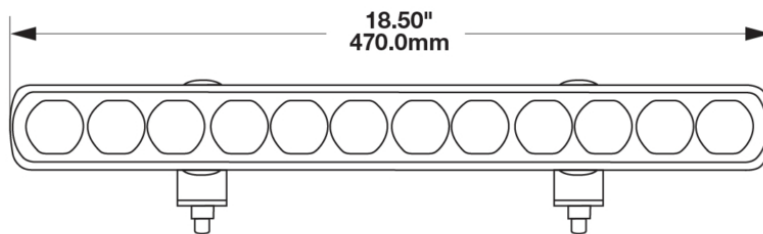

Off Road LED Light Bar - Model TS1500

PRODUCT INFORMATION

Description	12-24V LED 18.5" Light Bar with Diffuse Beam Pattern
Height	40.00 mm / 1.57 in
Width	470.00 mm / 18.5 in
Depth	54.00 mm / 2.13 in
Shape	Rectangular
Outer Lens Material	Nylon
Outer Lens Color	Diffuse
Housing Material	TC PA6
Housing Color	Black
Mounting Hardware Description	(x2) M6-1 x
Connector or Wiring	Bare Leads, 2.5mm Jacketed Cable
Product Weight	1.45 lbs / 0.66 kgs
Shipping Weight	1.99 lbs / 0.9 kgs

PRODUCT DIMENSIONS

Print date: 2026-06-09

© 2026 J.W. Speaker Corporation • Germantown, WI U.S.A.
www.jwspeaker.com • speaker@jwspeaker.com • 262.251.6660

J.W. SPEAKER
Engineered. Lighting. Solutions.