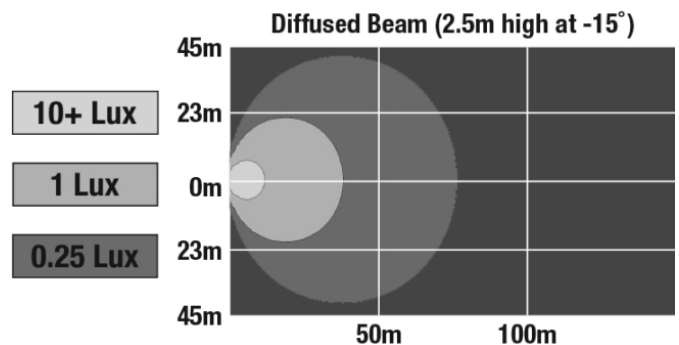

Off Road LED Light Bar - Model TS1500

PRODUCT INFORMATION

Description	12-24V LED 18.5" Light Bar with Diffuse Beam Pattern
Height	40.00 mm / 1.57 in
Width	470.00 mm / 18.5 in
Depth	54.00 mm / 2.13 in
Shape	Rectangular
Outer Lens Material	Nylon
Outer Lens Color	Diffuse
Housing Material	TC PA6
Housing Color	Black
Mounting Hardware Description	(x2) M6-1 x
Connector or Wiring	Bare Leads, 2.5mm Jacketed Cable
Product Weight	1.45 lbs / 0.66 kgs
Shipping Weight	1.99 lbs / 0.9 kgs

Eco Friendly

PHOTOMETRIC SPECIFICATIONS

Effective Lumen Output	3,600
Candela Output	1,510
Nominal LED Color Temperature	5000 K
Beam Pattern(s)	Forward Lighting - Flood (Wide)

APPLICATIONS

Print date: 2026-06-09