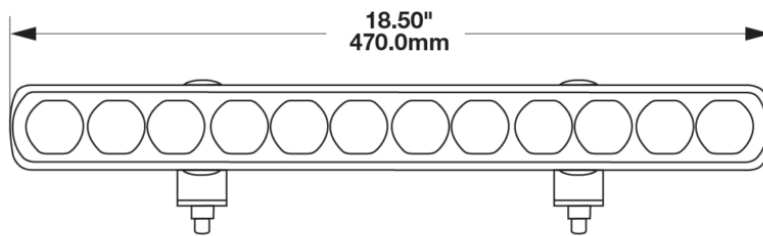

Off Road LED Light Bar - Model TS1500

PRODUCT INFORMATION

Description	12-24V LED 18.5" Light Bar with Diffuse Beam Pattern
Height	40.00 mm / 1.57 in
Width	470.00 mm / 18.5 in
Depth	54.00 mm / 2.13 in
Shape	Rectangular
Outer Lens Material	Nylon
Outer Lens Color	Diffuse
Housing Material	TC PA6
Housing Color	Black
Mounting Hardware Description	(x2) M6-1 x
Connector or Wiring	Bare Leads, 2.5mm Jacketed Cable
Product Weight	1.45 lbs / 0.66 kgs
Shipping Weight	1.99 lbs / 0.9 kgs

PRODUCT DIMENSIONS

Print date: 2026-04-23

© 2026 J.W. Speaker Corporation • Germantown, WI U.S.A.
www.jwspeaker.com • speaker@jwspeaker.com • 262.251.6660

J.W. SPEAKER
Engineered. Lighting. Solutions.