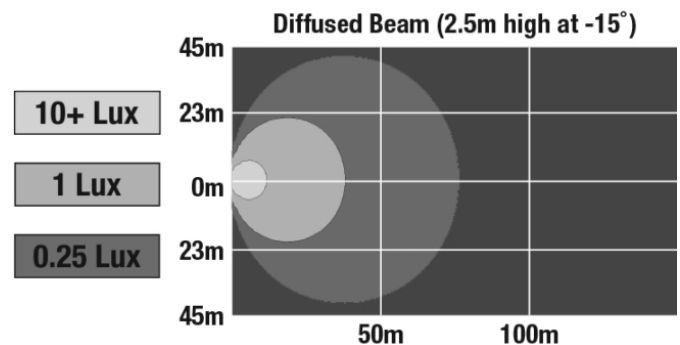

Off Road LED Light Bar - Model TS1500

PRODUCT INFORMATION

Description	12-24V LED 18.5" Light Bar with Diffuse Beam Pattern
Height	40.00 mm / 1.57 in
Width	470.00 mm / 18.5 in
Depth	54.00 mm / 2.13 in
Shape	Rectangular
Outer Lens Material	Nylon
Outer Lens Color	Diffuse
Housing Material	TC PA6
Housing Color	Black
Mounting Hardware Description	(x2) M6-1 x
Connector or Wiring	Bare Leads, 2.5mm Jacketed Cable
Product Weight	1.45 lbs / 0.66 kgs
Shipping Weight	1.99 lbs / 0.9 kgs

Eco Friendly

PHOTOMETRIC SPECIFICATIONS

Effective Lumen Output	3,600
Candela Output	1,510
Nominal LED Color Temperature	5000 K
Beam Pattern(s)	Forward Lighting - Flood (Wide)

APPLICATIONS

Print date: 2026-04-23