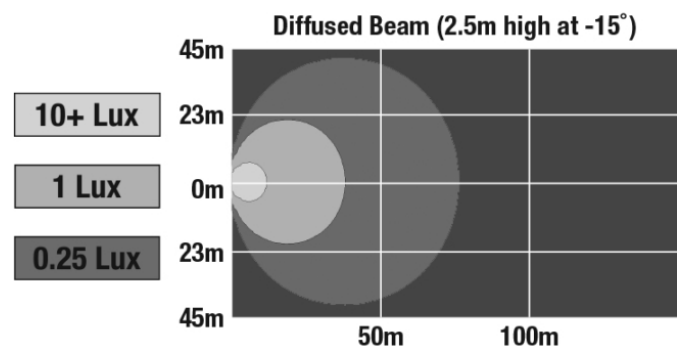

Off Road LED Light Bar - Model TS1500

PRODUCT INFORMATION

| | |
|--------------------------------------|--|
| Description | 12-24V LED 18.5" Light Bar with Diffuse Beam Pattern |
| Height | 40.00 mm / 1.57 in |
| Width | 470.00 mm / 18.5 in |
| Depth | 54.00 mm / 2.13 in |
| Shape | Rectangular |
| Outer Lens Material | Nylon |
| Outer Lens Color | Diffuse |
| Housing Material | TC PA6 |
| Housing Color | Black |
| Mounting Hardware Description | (x2) M6-1 x |
| Connector or Wiring | Bare Leads, 2.5mm Jacketed Cable |
| Product Weight | 1.45 lbs / 0.66 kgs |
| Shipping Weight | 1.99 lbs / 0.9 kgs |

REGULATORY STANDARDS COMPLIANCE

Buy America Standards

Eco Friendly

PHOTOMETRIC SPECIFICATIONS

| | |
|--------------------------------------|---------------------------------|
| Effective Lumen Output | 3,600 |
| Candela Output | 1,510 |
| Nominal LED Color Temperature | 5000 K |
| Beam Pattern(s) | Forward Lighting - Flood (Wide) |