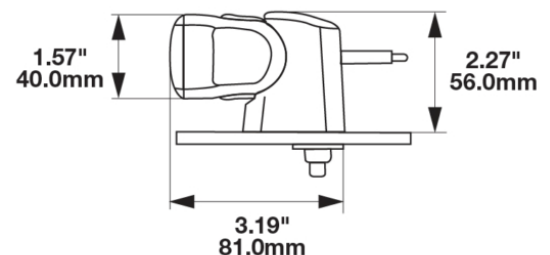

Off Road LED Light Bar - Model TS1500

PRODUCT INFORMATION

Description	12-24V LED 18.5" Light Bar with Diffuse Beam Pattern
Height	40.00 mm / 1.57 in
Width	470.00 mm / 18.5 in
Depth	54.00 mm / 2.13 in
Shape	Rectangular
Outer Lens Material	Nylon
Outer Lens Color	Diffuse
Housing Material	TC PA6
Housing Color	Black
Mounting Hardware Description	(x2) M6-1 x
Connector or Wiring	Bare Leads, 2.5mm Jacketed Cable
Product Weight	1.45 lbs / 0.66 kgs
Shipping Weight	1.99 lbs / 0.9 kgs

PRODUCT DIMENSIONS

Print date: 2026-06-09

© 2026 J.W. Speaker Corporation • Germantown, WI U.S.A.
www.jwspeaker.com • speaker@jwspeaker.com • 262.251.6660

J.W. SPEAKER
Engineered. Lighting. Solutions.