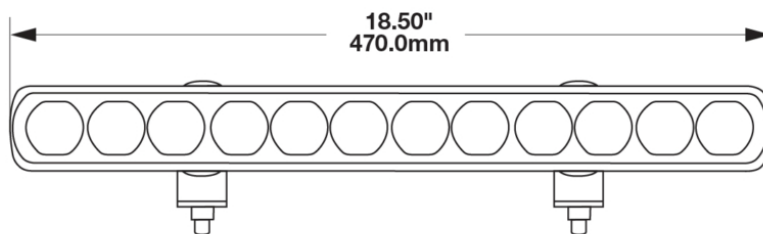

LED Light Bars - Model TS1500

PRODUCT INFORMATION

Description	12-24V LED 18.5" Light Bar with Diffuse Beam Pattern
Height	40.00 mm / 1.57 in
Width	470.00 mm / 18.5 in
Depth	54.00 mm / 2.13 in
Shape	Rectangular
Outer Lens Material	Nylon
Outer Lens Color	Diffuse
Housing Material	TC PA6
Housing Color	Black
Mounting Hardware Description	(x2) M6-1 x
Connector or Wiring	Bare Leads, 2.5mm Jacketed Cable
Product Weight	1.45 lbs / 0.66 kgs
Shipping Weight	1.99 lbs / 0.9 kgs

PRODUCT DIMENSIONS

Print date: 2018-11-18

© 2018 J.W. Speaker Corporation • Germantown, WI U.S.A.
www.jwspeaker.com • speaker@jwspeaker.com • 262.251.6660

J.W. SPEAKER
Engineered. Lighting. Solutions.