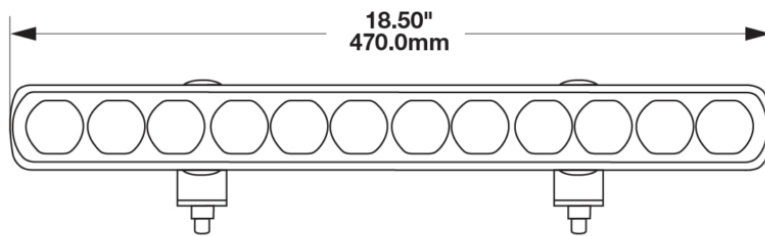

Off Road LED Light Bar - Model TS1500

PRODUCT INFORMATION

Description	12-24V LED 18.5" Light Bar with Trail Beam Pattern
Height	40.00 mm / 1.57 in
Width	470.00 mm / 18.5 in
Depth	54.00 mm / 2.13 in
Shape	Rectangular
Outer Lens Color	Clear
Housing Color	Black
Mounting Hardware Description	(x2) M6-1 x
Connector or Wiring	Bare Leads, 2.5mm Jacketed Cable
Product Weight	1.45 lbs / 0.66 kgs
Shipping Weight	1.99 lbs / 0.9 kgs

PRODUCT DIMENSIONS

Print date: 2026-04-23

© 2026 J.W. Speaker Corporation • Germantown, WI U.S.A.
www.jwspeaker.com • speaker@jwspeaker.com • 262.251.6660

J.W. SPEAKER
Engineered. Lighting. Solutions.