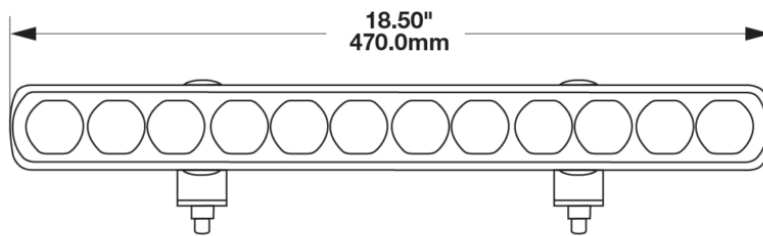

Off Road LED Light Bar - Model TS1500

PRODUCT INFORMATION

Description	12-24V LED 18.5" Light Bar with Trail Beam Pattern
Height	40.00 mm / 1.57 in
Width	470.00 mm / 18.5 in
Depth	54.00 mm / 2.13 in
Shape	Rectangular
Outer Lens Color	Clear
Housing Color	Black
Mounting Hardware Description	(x2) M6-1 x
Connector or Wiring	Bare Leads, 2.5mm Jacketed Cable
Product Weight	1.45 lbs / 0.66 kgs
Shipping Weight	1.99 lbs / 0.9 kgs

PRODUCT DIMENSIONS

Print date: 2026-06-09

© 2026 J.W. Speaker Corporation • Germantown, WI U.S.A.
www.jwspeaker.com • speaker@jwspeaker.com • 262.251.6660

J.W. SPEAKER
Engineered. Lighting. Solutions.