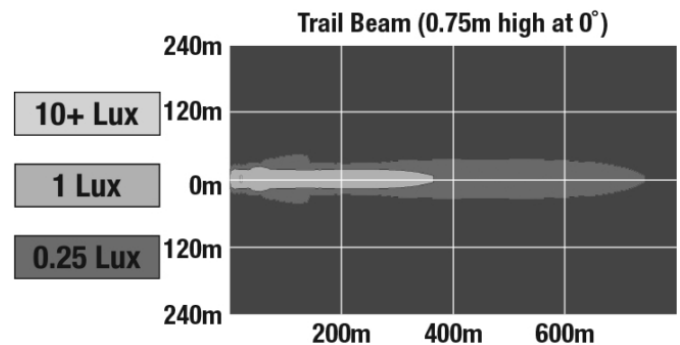

LED Light Bars - Model TS1500

PRODUCT INFORMATION

Description	12-24V LED 18.5" Light Bar with Trail Beam Pattern
Height	40.00 mm / 1.57 in
Width	470.00 mm / 18.5 in
Depth	54.00 mm / 2.13 in
Shape	Rectangular
Outer Lens Material	Nylon
Outer Lens Color	Clear
Housing Material	TC PA6
Housing Color	Black
Mounting Hardware Description	(x2) M6-1 x
Connector or Wiring	Bare Leads, 2.5mm Jacketed Cable
Product Weight	1.45 lbs / 0.66 kgs
Shipping Weight	1.99 lbs / 0.9 kgs

Buy America Standards

Eco Friendly

PHOTOMETRIC SPECIFICATIONS

Effective Lumen Output	2,200
Candela Output	88,677
Nominal LED Color Temperature	5500 K
Beam Pattern(s)	Forward Lighting - Spot

APPLICATIONS

Print date: 2018-11-18