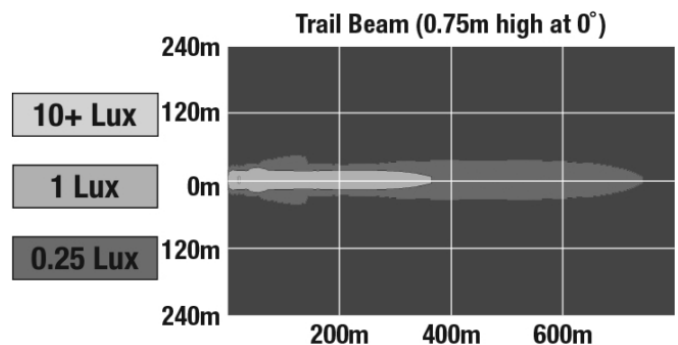

## PHOTOMETRIC SPECIFICATIONS

<b>Effective Lumen Output</b>	2,200
<b>Candela Output</b>	88,677
<b>Nominal LED Color Temperature</b>	5500 K
<b>Beam Pattern(s)</b>	Forward Lighting - Spot