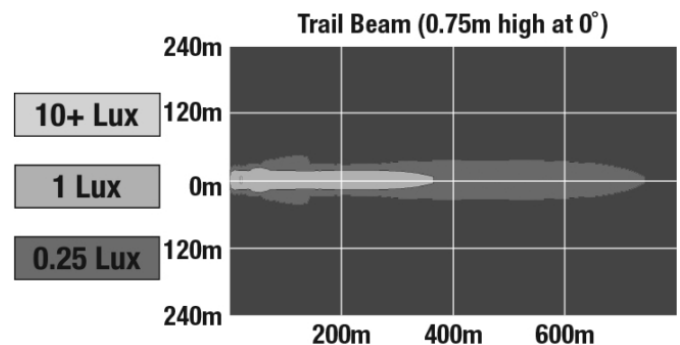

## PHOTOMETRIC SPECIFICATIONS

<b>Effective Lumen Output</b>	2,200
<b>Candela Output</b>	88,677
<b>Nominal LED Color Temperature</b>	5500 K
<b>Beam Pattern(s)</b>	Forward Lighting - Spot