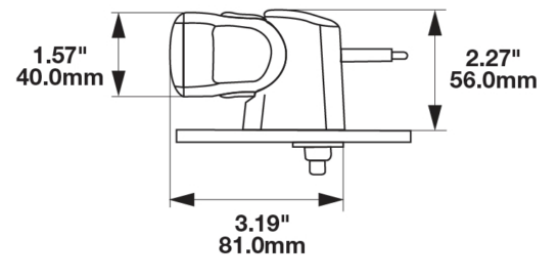

Off Road LED Light Bar - Model TS1500

PRODUCT INFORMATION

Description	12-24V LED 18.5" Light Bar with Trail Beam Pattern
Height	40.00 mm / 1.57 in
Width	470.00 mm / 18.5 in
Depth	54.00 mm / 2.13 in
Shape	Rectangular
Outer Lens Material	Nylon
Outer Lens Color	Clear
Housing Material	TC PA6
Housing Color	Black
Mounting Hardware Description	(x2) M6-1 x
Connector or Wiring	Bare Leads, 2.5mm Jacketed Cable
Product Weight	1.45 lbs / 0.66 kgs
Shipping Weight	1.99 lbs / 0.9 kgs

PRODUCT DIMENSIONS

Print date: 2019-02-17

© 2019 J.W. Speaker Corporation • Germantown, WI U.S.A.
www.jwspeaker.com • speaker@jwspeaker.com • 262.251.6660

J.W. SPEAKER
Engineered. Lighting. Solutions.