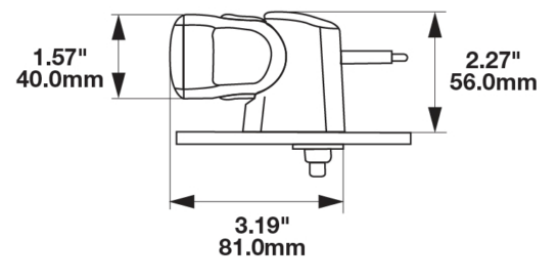

Off Road LED Light Bar - Model TS1500

PRODUCT INFORMATION

Description	12-24V LED 18.5" Light Bar with Trail Beam Pattern
Height	40.00 mm / 1.57 in
Width	470.00 mm / 18.5 in
Depth	54.00 mm / 2.13 in
Shape	Rectangular
Outer Lens Color	Clear
Housing Color	Black
Mounting Hardware Description	(x2) M6-1 x
Connector or Wiring	Bare Leads, 2.5mm Jacketed Cable
Product Weight	1.45 lbs / 0.66 kgs
Shipping Weight	1.99 lbs / 0.9 kgs

PRODUCT DIMENSIONS

Print date: 2026-06-09

© 2026 J.W. Speaker Corporation • Germantown, WI U.S.A.
www.jwspeaker.com • speaker@jwspeaker.com • 262.251.6660

J.W. SPEAKER
Engineered. Lighting. Solutions.