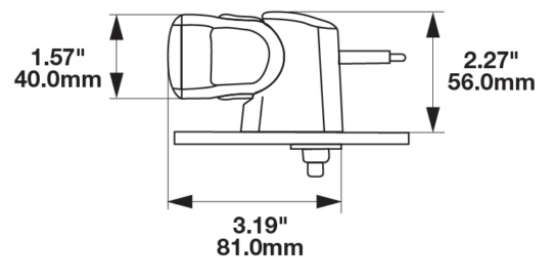

Off Road LED Light Bar - Model TS1500

PRODUCT INFORMATION

Description	12-24V LED 18.5" Light Bar with Trail Beam Pattern
Height	40.00 mm / 1.57 in
Width	470.00 mm / 18.5 in
Depth	54.00 mm / 2.13 in
Shape	Rectangular
Outer Lens Color	Clear
Housing Color	Black
Mounting Hardware Description	(x2) M6-1 x
Connector or Wiring	Bare Leads, 2.5mm Jacketed Cable
Product Weight	1.45 lbs / 0.66 kgs
Shipping Weight	1.99 lbs / 0.9 kgs

PRODUCT DIMENSIONS

Print date: 2026-04-23

© 2026 J.W. Speaker Corporation • Germantown, WI U.S.A.
www.jwspeaker.com • speaker@jwspeaker.com • 262.251.6660

J.W. SPEAKER
Engineered. Lighting. Solutions.