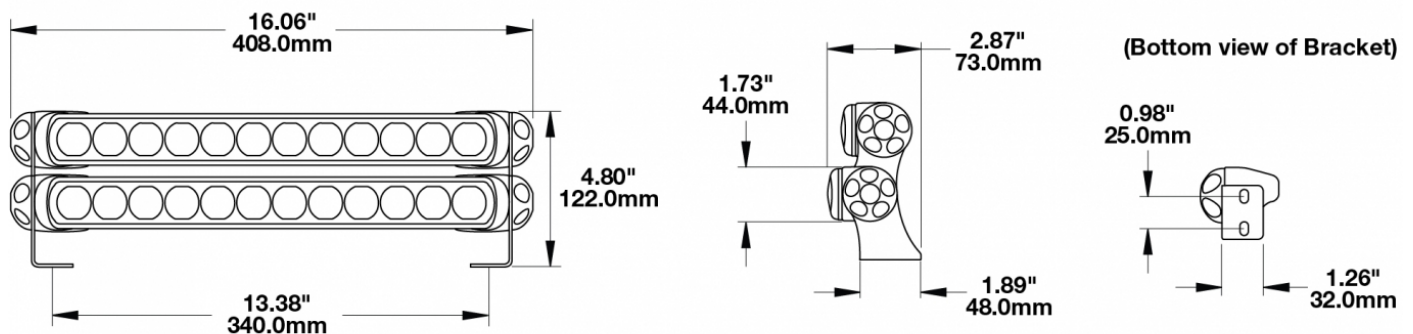

PRODUCT DIMENSIONS

Print date: 2019-02-17

© 2019 J.W. Speaker Corporation • Germantown, WI U.S.A.
www.jwspeaker.com • speaker@jwspeaker.com • 262.251.6660