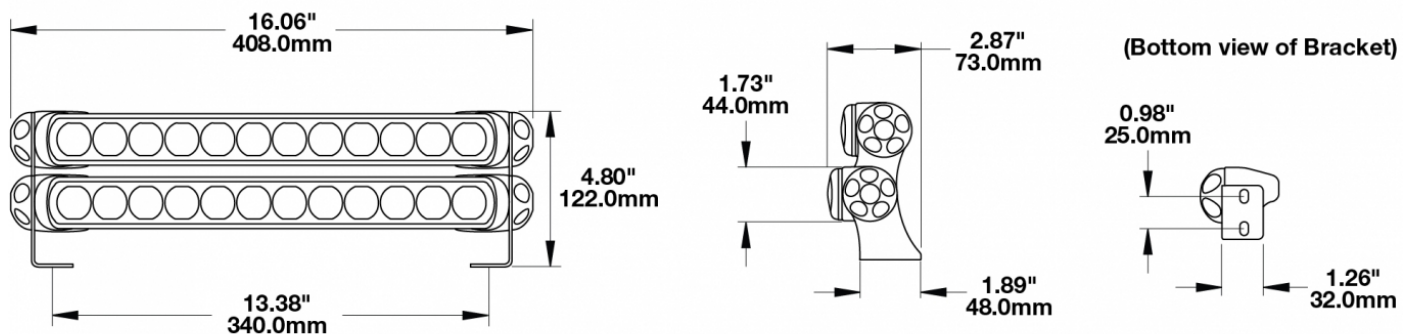

Double End Bracket Kit for Model TS1000

Light Bars

PRODUCT INFORMATION

Description	Double End Bracket Kit for Model TS1000 Light Bars
Height	122.00 mm / 4.8 in
Width	408.00 mm / 16.06 in
Depth	73.00 mm / 2.87 in
Mounting Hardware Description	(x4) M8-20mm
Product Weight	1.50 lbs / 0.68 kgs
Shipping Weight	0.80 lbs / 0.36 kgs
Additional Information	This is a double end mount bracket kit used with the Model TS1000 Light Bars for adjustable aiming.

PRODUCT DIMENSIONS

Print date: 2018-08-16

© 2018 J.W. Speaker Corporation • Germantown, WI U.S.A.
 www.jwspeaker.com • speaker@jwspeaker.com • 262.251.6660

Double End Bracket Kit for Model TS1000

Light Bars

APPLICATIONS

SUITS THESE PRODUCTS

14" Off-Road LED Light Bar

LED Light Bars - Model
TS1000