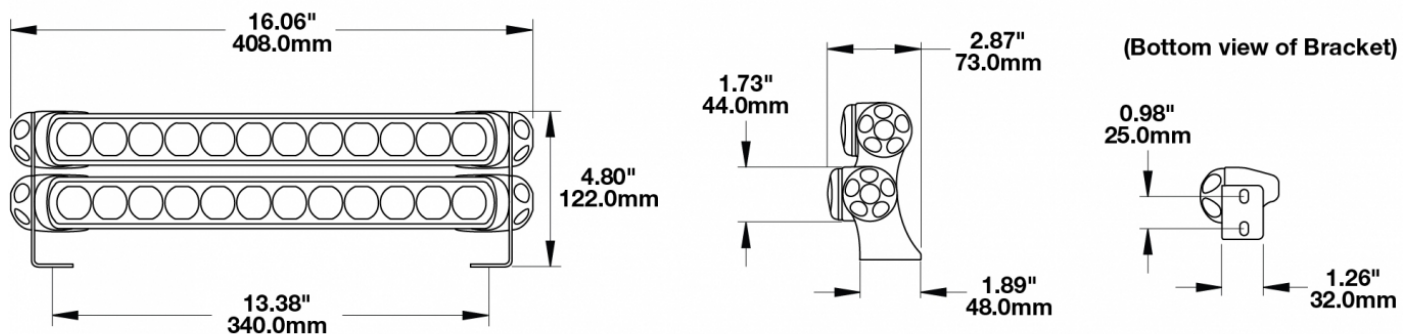

Double End Bracket Kit for Model TS1000

Light Bars

PRODUCT INFORMATION

Description	Double End Bracket Kit for Model TS1000 Light Bars
Height	122.00 mm / 4.8 in
Width	408.00 mm / 16.06 in
Depth	73.00 mm / 2.87 in
Mounting Hardware Description	(x4) M8-20mm
Shipping Weight	0.80 lbs / 0.36 kgs
Additional Information	This is a double end mount bracket kit used with the Model TS1000 Light Bars for adjustable aiming.

PRODUCT DIMENSIONS

Print date: 2018-11-20

© 2018 J.W. Speaker Corporation • Germantown, WI U.S.A.
 www.jwspeaker.com • speaker@jwspeaker.com • 262.251.6660

Double End Bracket Kit for Model TS1000

Light Bars

APPLICATIONS

Off-Road 4x4

Power Sports

SUITS THESE PRODUCTS

14" Off-Road LED Light Bars

LED Light Bars - Model
TS1000

18.5" Off-Road LED Light Bars

LED Light Bars - Model
TS1500