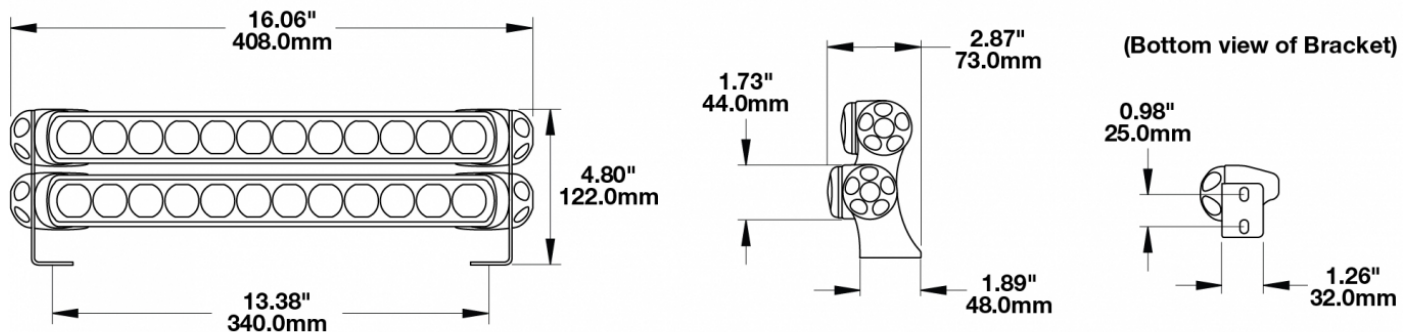

Double End Bracket Kit for Model TS1000

Light Bars

PRODUCT INFORMATION

Description	Double End Bracket Kit for Model TS1000 Light Bars
Height	122.00 mm / 4.8 in
Width	408.00 mm / 16.06 in
Depth	73.00 mm / 2.87 in
Mounting Hardware Description	(x4) M8-20mm
Product Weight	1.50 lbs / 0.68 kgs
Shipping Weight	0.80 lbs / 0.36 kgs
Additional Information	This is a double end mount bracket kit used with the Model TS1000 Light Bars for adjustable aiming.

PRODUCT DIMENSIONS

Print date: 2018-08-17

© 2018 J.W. Speaker Corporation • Germantown, WI U.S.A.
 www.jwspeaker.com • speaker@jwspeaker.com • 262.251.6660

Double End Bracket Kit for Model TS1000

Light Bars

APPLICATIONS

SUITS THESE PRODUCTS

14" Off-Road LED Light Bar

LED Light Bars - Model
TS1000