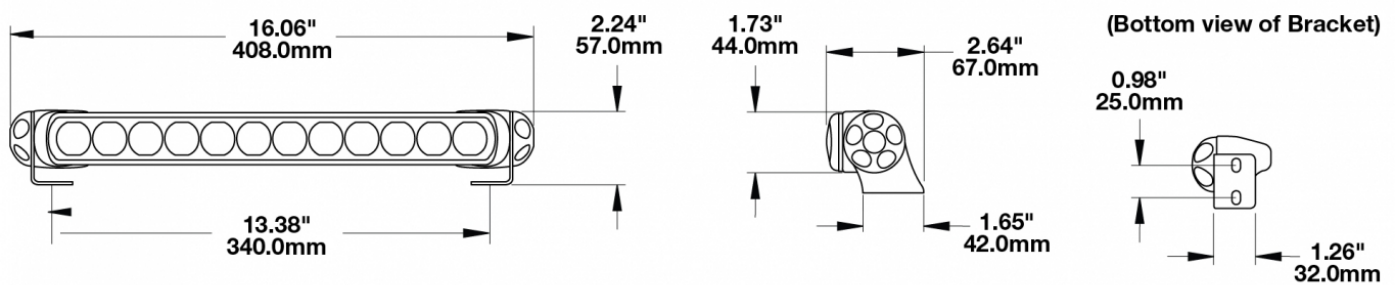

Single End Bracket Kit for Model TS1000 Light Bars

PRODUCT INFORMATION

Description	Single End Bracket Kit for Model TS1000 Light Bars
Height	57.00 mm / 2.24 in
Width	408.00 mm / 16.06 in
Depth	67.00 mm / 2.64 in
Mounting Hardware Description	(x4) M8-20mm
Product Weight	1.50 lbs / 0.68 kgs
Shipping Weight	0.60 lbs / 0.27 kgs
Additional Information	This is a single end mount bracket kit used with the Model TS1000 Light Bars for adjustable aiming.

PRODUCT DIMENSIONS

Print date: 2018-08-14

© 2018 J.W. Speaker Corporation • Germantown, WI U.S.A.
www.jwspeaker.com • speaker@jwspeaker.com • 262.251.6660

Single End Bracket Kit for Model TS1000 Light Bars

APPLICATIONS

Off-Road 4x4

Power Sports

SUITS THESE PRODUCTS

14" Off-Road LED Light Bar

LED Light Bars - Model
TS1000

Print date: 2018-08-14

© 2018 J.W. Speaker Corporation • Germantown, WI U.S.A.
www.jwspeaker.com • speaker@jwspeaker.com • 262.251.6660