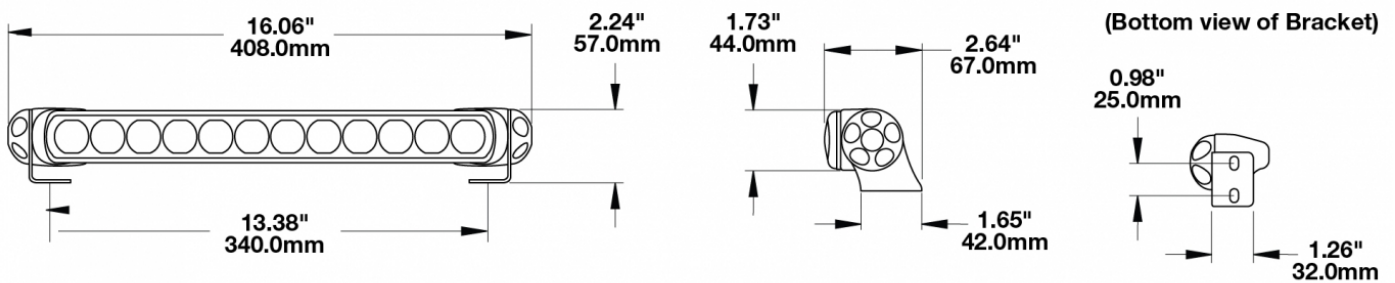

PRODUCT DIMENSIONS

Print date: 2018-08-17

© 2018 J.W. Speaker Corporation • Germantown, WI U.S.A.
www.jwspeaker.com • speaker@jwspeaker.com • 262.251.6660