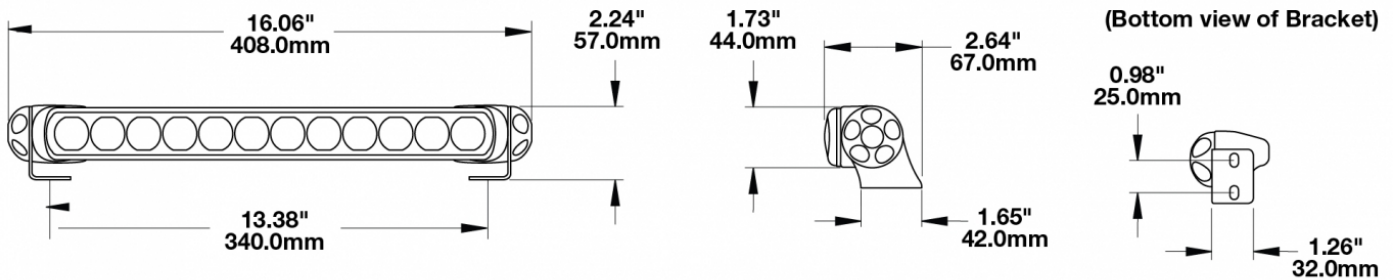

Single End Bracket Kit for Model TS1000 Light Bars

PRODUCT INFORMATION

Description	Single End Bracket Kit for Model TS1000 Light Bars
Height	57.00 mm / 2.24 in
Width	408.00 mm / 16.06 in
Depth	67.00 mm / 2.64 in
Mounting Hardware Description	(x4) M8-20mm
Shipping Weight	0.60 lbs / 0.27 kgs
Additional Information	This is a single end mount bracket kit used with the Model TS1000 Light Bars for adjustable aiming.

PRODUCT DIMENSIONS

Print date: 2019-02-17

© 2019 J.W. Speaker Corporation • Germantown, WI U.S.A.
 www.jwspeaker.com • speaker@jwspeaker.com • 262.251.6660

Single End Bracket Kit for Model TS1000 Light Bars

APPLICATIONS

SUITS THESE PRODUCTS

14" Off-Road LED Light Bars

LED Light Bars - Model
TS1000

18.5" Off Road LED Light Bar

Off Road LED Light Bar
- Model TS1500