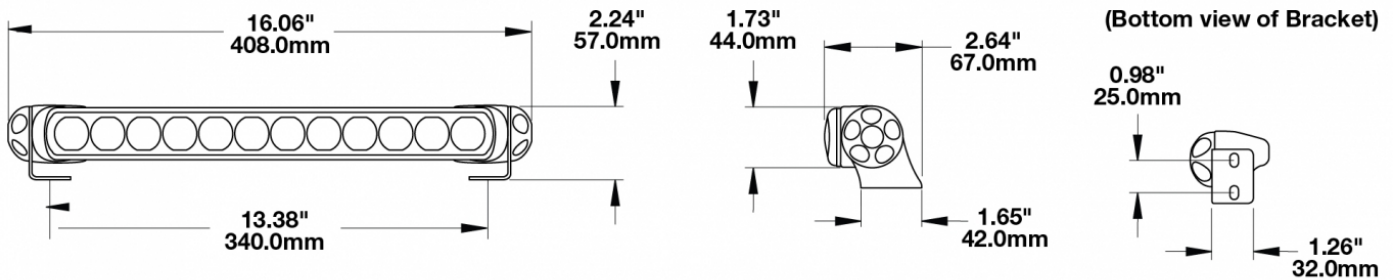

Single End Bracket Kit for Model TS1000 Light Bars

PRODUCT INFORMATION

Description	Single End Bracket Kit for Model TS1000 Light Bars
Height	57.00 mm / 2.24 in
Width	408.00 mm / 16.06 in
Depth	67.00 mm / 2.64 in
Mounting Hardware Description	(x4) M8-20mm
Shipping Weight	0.60 lbs / 0.27 kgs
Additional Information	This is a single end mount bracket kit used with the Model TS1000 Light Bars for adjustable aiming.

PRODUCT DIMENSIONS

Print date: 2018-11-20

© 2018 J.W. Speaker Corporation • Germantown, WI U.S.A.
 www.jwspeaker.com • speaker@jwspeaker.com • 262.251.6660

Single End Bracket Kit for Model TS1000 Light Bars

APPLICATIONS

Off-Road 4x4

Power Sports

SUITS THESE PRODUCTS

14" Off-Road LED Light Bars

LED Light Bars - Model
TS1000

18.5" Off-Road LED Light Bars

LED Light Bars - Model
TS1500