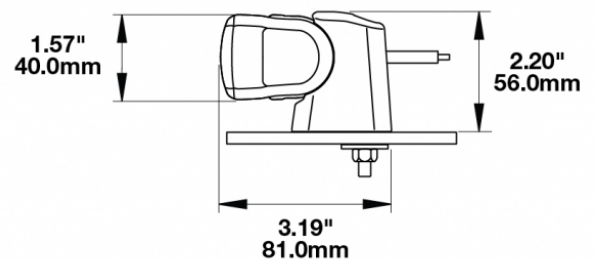

LED Light Bars - Model TS1000

PRODUCT INFORMATION

Description	12-24V LED 14" Light Bar with Flood Beam
Height	40.00 mm / 1.57 in
Width	350.00 mm / 13.78 in
Depth	54.00 mm / 2.13 in
Shape	Rectangular
Outer Lens Material	Nylon
Outer Lens Color	Clear
Housing Material	TC PA6
Housing Color	Black
Mounting Hardware Description	(x2) M6-1 x Adjustable snap brackets
Connector or Wiring	Bare Leads, 2.5m Jacketed Cable
Product Weight	1.25 lbs / 0.57 kgs
Shipping Weight	1.60 lbs / 0.73 kgs
Additional Information	Light bars come with standard C bracket for fixed aiming. Additional Bracket Kits are available for adjustable aiming.

PRODUCT DIMENSIONS

Print date: 2017-12-13

© 2017 J.W. Speaker Corporation • Germantown, WI U.S.A.
www.jwspeaker.com • speaker@jwspeaker.com • 262.251.6660

J.W. SPEAKER
Engineered. Lighting. Solutions.