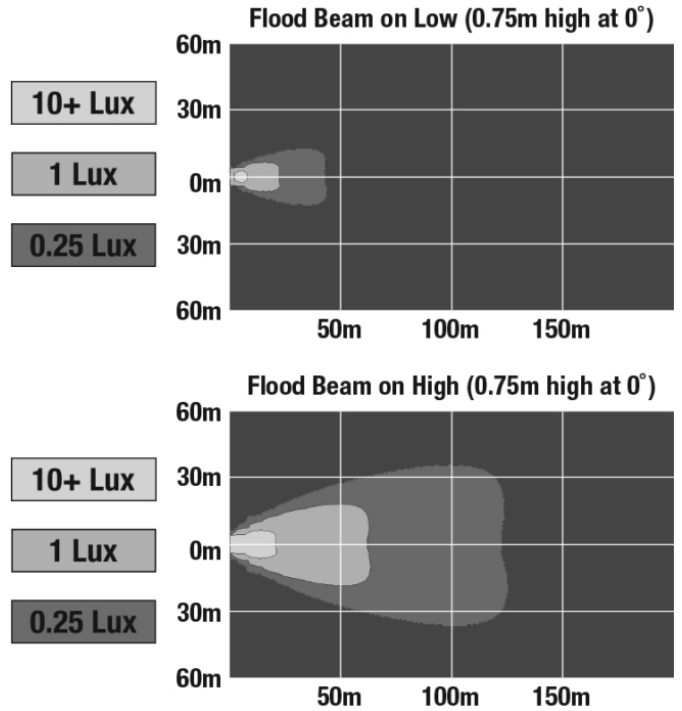

LED Light Bars - Model TS1000

PRODUCT INFORMATION

Description	12-24V LED 14" Light Bar with Flood Beam
Height	40.00 mm / 1.57 in
Width	470.00 mm / 18.5 in
Depth	54.00 mm / 2.13 in
Shape	Rectangular
Outer Lens Material	Nylon
Outer Lens Color	Clear
Housing Material	TC PA6
Housing Color	Black
Mounting Hardware Description	(x2) M6-1 x Adjustable snap brackets
Connector or Wiring	Bare Leads, 2.5m Jacketed Cable
Product Weight	1.25 lbs / 0.57 kgs
Shipping Weight	1.60 lbs / 0.73 kgs
Additional Information	Light bars come with standard C bracket for fixed aiming. Additional Bracket Kits are available for adjustable aiming.

ELECTRICAL SPECIFICATIONS

Input Voltage	12-24V DC
Operating Voltage	9-33V DC
Red Wire	Flood Beam
Brown Wire	Position Light
White Wire	Ground
Current Draw	2.08A @ 12V DC (Flood Beam) 0.42A @ 12V DC (Position Light)

REGULATORY STANDARDS COMPLIANCE

IEC IP67

Tested to ECE Reg. 10
(Radiated Emissions only)

IEC IP69K

Print date: 2018-02-19

© 2018 J.W. Speaker Corporation • Germantown, WI U.S.A.
www.jwspeaker.com • speaker@jwspeaker.com • 262.251.6660

LED Light Bars - Model TS1000

PHOTOMETRIC SPECIFICATIONS

Effective Lumen Output	2,200 (Flood Beam)
Candela Output	6,000
Nominal LED Color Temperature	5500 K
Beam Pattern(s)	Forward Lighting - Flood (Standard)