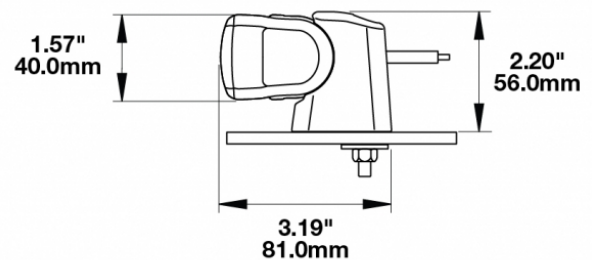

LED Light Bars - Model TS1000

PRODUCT INFORMATION

Description	12-24V LED 14" Light Bar with Flood Beam
Height	40.00 mm / 1.57 in
Width	350.00 mm / 13.78 in
Depth	54.00 mm / 2.13 in
Shape	Rectangular
Outer Lens Material	Nylon
Outer Lens Color	Clear
Housing Material	TC PA6
Housing Color	Black
Mounting Hardware Description	(x2) M6-1 x Adjustable snap brackets
Connector or Wiring	Bare Leads, 2.5m Jacketed Cable
Product Weight	1.25 lbs / 0.57 kgs
Shipping Weight	1.60 lbs / 0.73 kgs
Additional Information	Light bars come with standard C bracket for fixed aiming. Additional Bracket Kits are available for adjustable aiming.

PRODUCT DIMENSIONS

Print date: 2017-08-23

© 2017 J.W. Speaker Corporation • Germantown, WI U.S.A.
www.jwspeaker.com • speaker@jwspeaker.com • 262.251.6660

J.W. SPEAKER
Engineered. Lighting. Solutions.