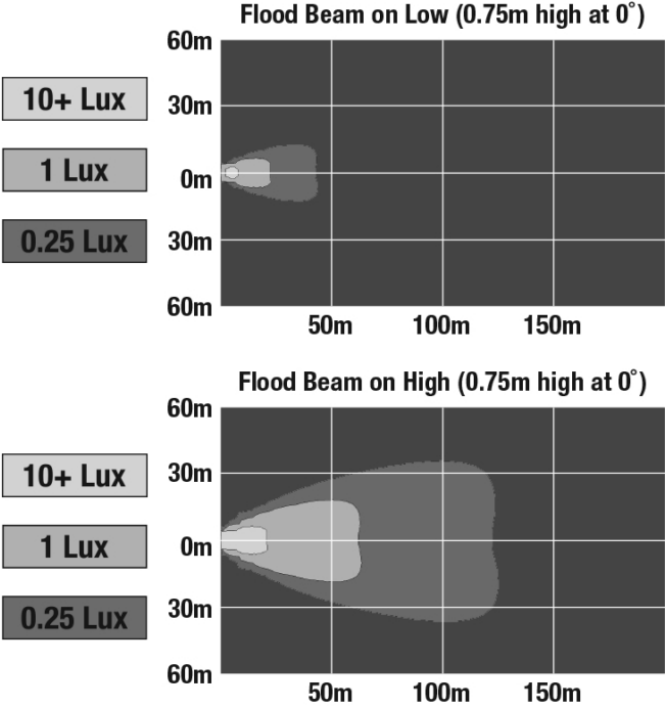

LED Light Bars - Model TS1000

PRODUCT INFORMATION

Description	12-24V LED 14" Light Bar with Flood Beam
Height	40.00 mm / 1.57 in
Width	350.00 mm / 13.78 in
Depth	54.00 mm / 2.13 in
Shape	Rectangular
Outer Lens Material	Nylon
Outer Lens Color	Clear
Housing Material	TC PA6
Housing Color	Black
Mounting Hardware Description	(x2) M6-1 x Adjustable snap brackets
Connector or Wiring	Bare Leads, 2.5m Jacketed Cable
Product Weight	1.25 lbs / 0.57 kgs
Shipping Weight	1.60 lbs / 0.73 kgs
Additional Information	Light bars come with standard C bracket for fixed aiming. Additional Bracket Kits are available for adjustable aiming.

ELECTRICAL SPECIFICATIONS

Input Voltage	12-24V DC
Operating Voltage	9-33V DC
Red Wire	Flood Beam
Brown Wire	Position Light
White Wire	Ground
Current Draw	2.08A @ 12V DC (Flood Beam) 0.42A @ 12V DC (Position Light)

REGULATORY STANDARDS COMPLIANCE

IEC IP67

Tested to ECE Reg. 10
(Radiated Emissions only)

IEC IP69K

Print date: 2017-08-23

© 2017 J.W. Speaker Corporation • Germantown, WI U.S.A.
www.jwspeaker.com • speaker@jwspeaker.com • 262.251.6660

LED Light Bars - Model TS1000

PHOTOMETRIC SPECIFICATIONS

Effective Lumen Output	2,200 (Flood Beam)
Candela Output	6,000
Nominal LED Color Temperature	5500 K
Beam Pattern(s)	Forward Lighting - Flood (Standard)