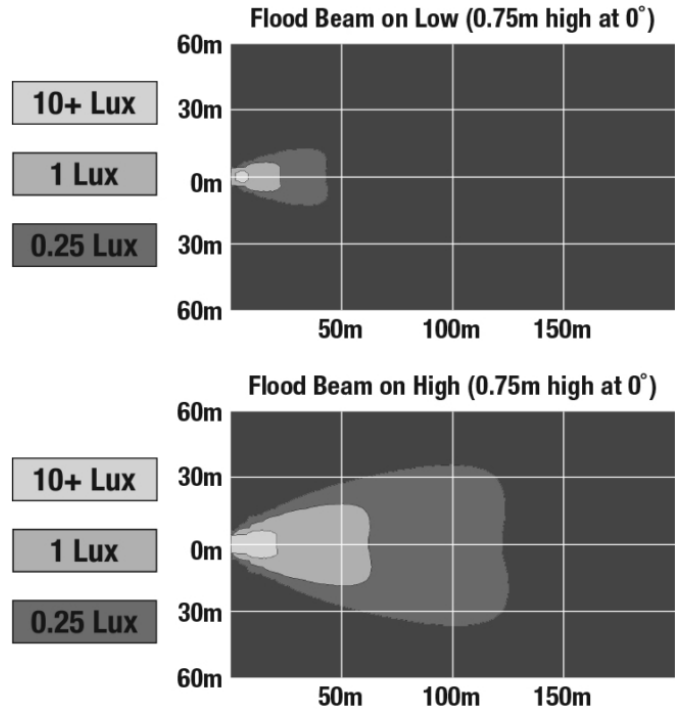

## PRODUCT INFORMATION

<b>Description</b>	12-24V LED 14" Light Bar with Flood Beam
<b>Height</b>	40.00 mm / 1.57 in
<b>Width</b>	470.00 mm / 18.5 in
<b>Depth</b>	54.00 mm / 2.13 in
<b>Shape</b>	Rectangular
<b>Outer Lens Material</b>	Nylon
<b>Outer Lens Color</b>	Clear
<b>Housing Material</b>	TC PA6
<b>Housing Color</b>	Black
<b>Mounting Hardware Description</b>	(x2) M6-1 x Adjustable snap brackets
<b>Connector or Wiring</b>	Bare Leads, 2.5m Jacketed Cable
<b>Product Weight</b>	1.25 lbs / 0.57 kgs
<b>Shipping Weight</b>	1.60 lbs / 0.73 kgs
<b>Additional Information</b>	Light bars come with standard C bracket for fixed aiming. Additional Bracket Kits are available for adjustable aiming.

## **ELECTRICAL SPECIFICATIONS**

---

<b>Input Voltage</b>	12-24V DC
<b>Operating Voltage</b>	9-33V DC
<b>Red Wire</b>	Flood Beam
<b>Brown Wire</b>	Position Light
<b>White Wire</b>	Ground
<b>Current Draw</b>	2.08A @ 12V DC (Flood Beam) 0.42A @ 12V DC (Position Light)

## PHOTOMETRIC SPECIFICATIONS

<b>Effective Lumen Output</b>	2,200 (Flood Beam)
<b>Candela Output</b>	6,000
<b>Nominal LED Color Temperature</b>	5500 K
<b>Beam Pattern(s)</b>	Forward Lighting - Flood (Standard)