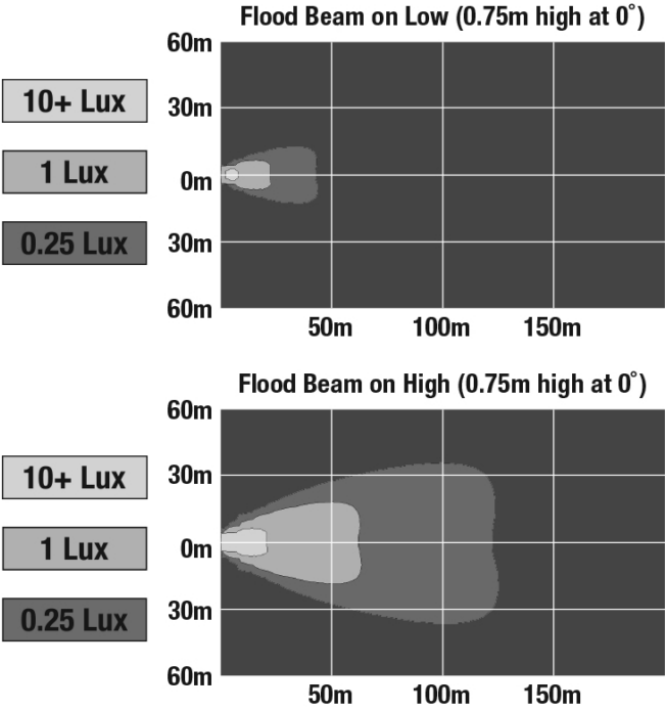

LED Light Bars - Model TS1000

PRODUCT INFORMATION

Description	12-24V LED 14" Light Bar with Flood Beam
Height	40.00 mm / 1.57 in
Width	350.00 mm / 13.78 in
Depth	54.00 mm / 2.13 in
Shape	Rectangular
Outer Lens Material	Nylon
Outer Lens Color	Clear
Housing Material	TC PA6
Housing Color	Black
Mounting Hardware Description	(x2) M6-1 x Adjustable snap brackets
Connector or Wiring	Bare Leads, 2.5m Jacketed Cable
Product Weight	1.25 lbs / 0.57 kgs
Shipping Weight	1.60 lbs / 0.73 kgs
Additional Information	Light bars come with standard C bracket for fixed aiming. Additional Bracket Kits are available for adjustable aiming.

ELECTRICAL SPECIFICATIONS

Input Voltage	12-24V DC
Operating Voltage	9-33V DC
Red Wire	Flood Beam
Brown Wire	Position Light
White Wire	Ground
Current Draw	2.08A @ 12V DC (Flood Beam) 0.42A @ 12V DC (Position Light)

REGULATORY STANDARDS COMPLIANCE

IEC IP67

Tested to ECE Reg. 10
(Radiated Emissions only)

IEC IP69K

Print date: 2017-12-13

© 2017 J.W. Speaker Corporation • Germantown, WI U.S.A.
www.jwspeaker.com • speaker@jwspeaker.com • 262.251.6660

LED Light Bars - Model TS1000

PHOTOMETRIC SPECIFICATIONS

Effective Lumen Output	2,200 (Flood Beam)
Candela Output	6,000
Nominal LED Color Temperature	5500 K
Beam Pattern(s)	Forward Lighting - Flood (Standard)