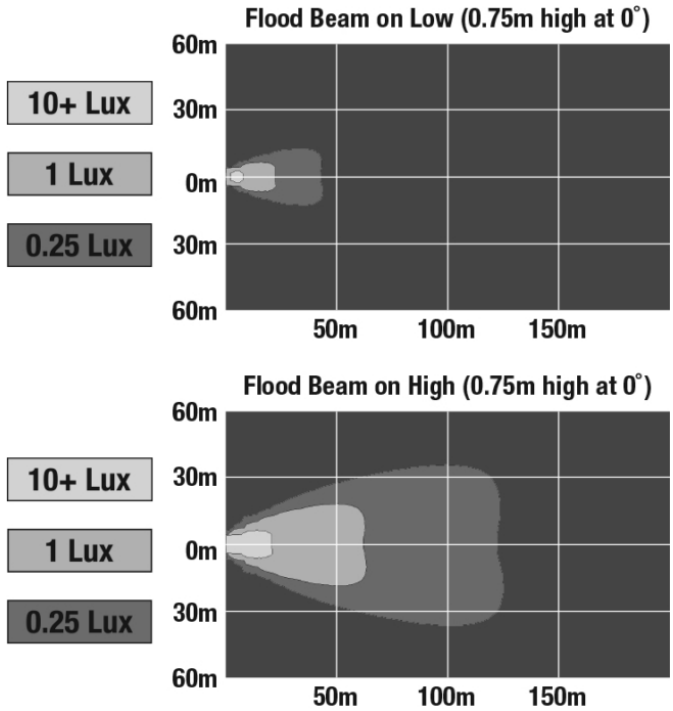

## PRODUCT INFORMATION

<b>Description</b>	12-24V LED 14" Light Bar with Flood Beam
<b>Height</b>	40.00 mm / 1.57 in
<b>Width</b>	470.00 mm / 18.5 in
<b>Depth</b>	54.00 mm / 2.13 in
<b>Shape</b>	Rectangular
<b>Outer Lens Material</b>	Nylon
<b>Outer Lens Color</b>	Clear
<b>Housing Material</b>	TC PA6
<b>Housing Color</b>	Black
<b>Mounting Hardware Description</b>	(x2) M6-1 x Adjustable snap brackets
<b>Connector or Wiring</b>	Bare Leads, 2.5m Jacketed Cable
<b>Product Weight</b>	1.25 lbs / 0.57 kgs
<b>Shipping Weight</b>	1.60 lbs / 0.73 kgs
<b>Additional Information</b>	Light bars come with standard C bracket for fixed aiming. Additional Bracket Kits are available for adjustable aiming.

## ELECTRICAL SPECIFICATIONS

---

<b>Input Voltage</b>	12-24V DC
<b>Operating Voltage</b>	9-33V DC
<b>Red Wire</b>	Flood Beam
<b>Brown Wire</b>	Position Light
<b>White Wire</b>	Ground
<b>Current Draw</b>	2.08A @ 12V DC (Flood Beam) 0.42A @ 12V DC (Position Light)

## PHOTOMETRIC SPECIFICATIONS

<b>Effective Lumen Output</b>	2,200 (Flood Beam)
<b>Candela Output</b>	6,000
<b>Nominal LED Color Temperature</b>	5500 K
<b>Beam Pattern(s)</b>	Forward Lighting - Flood (Standard)