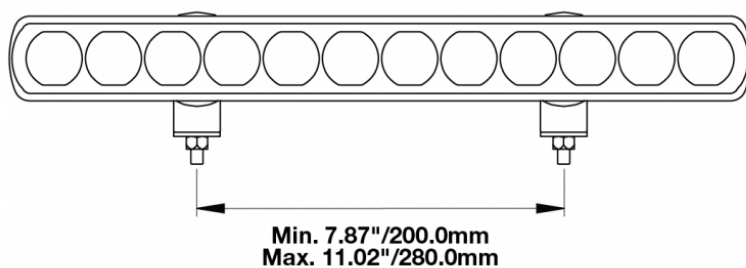

LED Light Bars - Model TS1000

PRODUCT INFORMATION

Description	12-24V LED 14" Light Bar with Flood Beam
Height	40.00 mm / 1.57 in
Width	350.00 mm / 13.78 in
Depth	54.00 mm / 2.13 in
Shape	Rectangular
Outer Lens Material	Nylon
Outer Lens Color	Clear
Housing Material	TC PA6
Housing Color	Black
Mounting Hardware Description	(x2) M6-1 x Adjustable snap brackets
Connector or Wiring	Bare Leads, 2.5m Jacketed Cable
Product Weight	1.25 lbs / 0.57 kgs
Shipping Weight	1.60 lbs / 0.73 kgs
Additional Information	Light bars come with standard C bracket for fixed aiming. Additional Bracket Kits are available for adjustable aiming.

PRODUCT DIMENSIONS

Print date: 2017-12-13

© 2017 J.W. Speaker Corporation • Germantown, WI U.S.A.
www.jwspeaker.com • speaker@jwspeaker.com • 262.251.6660

J.W. SPEAKER
Engineered. Lighting. Solutions.