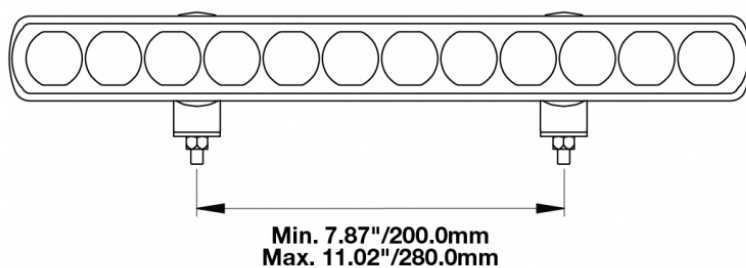

LED Light Bars - Model TS1000

PRODUCT INFORMATION

Description	12-24V LED 14" Light Bar with Flood Beam
Height	40.00 mm / 1.57 in
Width	470.00 mm / 18.5 in
Depth	54.00 mm / 2.13 in
Shape	Rectangular
Outer Lens Material	Nylon
Outer Lens Color	Clear
Housing Material	TC PA6
Housing Color	Black
Mounting Hardware Description	(x2) M6-1 x Adjustable snap brackets
Connector or Wiring	Bare Leads, 2.5m Jacketed Cable
Product Weight	1.25 lbs / 0.57 kgs
Shipping Weight	1.60 lbs / 0.73 kgs
Additional Information	Light bars come with standard C bracket for fixed aiming. Additional Bracket Kits are available for adjustable aiming.

PRODUCT DIMENSIONS

Print date: 2018-02-19

© 2018 J.W. Speaker Corporation • Germantown, WI U.S.A.
www.jwspeaker.com • speaker@jwspeaker.com • 262.251.6660

J.W. SPEAKER
Engineered. Lighting. Solutions.