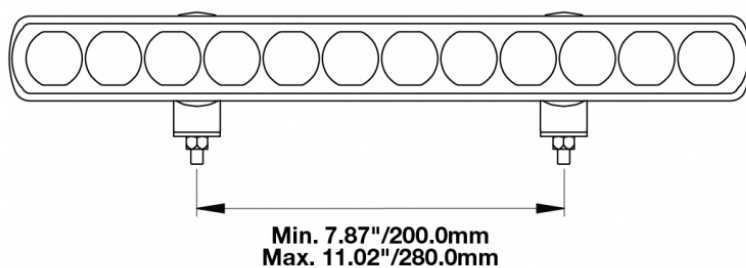

## PRODUCT INFORMATION

<b>Description</b>	12-24V LED 14" Light Bar with Flood Beam
<b>Height</b>	40.00 mm / 1.57 in
<b>Width</b>	470.00 mm / 18.5 in
<b>Depth</b>	54.00 mm / 2.13 in
<b>Shape</b>	Rectangular
<b>Outer Lens Material</b>	Nylon
<b>Outer Lens Color</b>	Clear
<b>Housing Material</b>	TC PA6
<b>Housing Color</b>	Black
<b>Mounting Hardware Description</b>	(x2) M6-1 x Adjustable snap brackets
<b>Connector or Wiring</b>	Bare Leads, 2.5m Jacketed Cable
<b>Product Weight</b>	1.25 lbs / 0.57 kgs
<b>Shipping Weight</b>	1.60 lbs / 0.73 kgs
<b>Additional Information</b>	Light bars come with standard C bracket for fixed aiming. Additional Bracket Kits are available for adjustable aiming.

## ELECTRICAL SPECIFICATIONS

---

<b>Input Voltage</b>	12-24V DC
<b>Operating Voltage</b>	9-33V DC
<b>Red Wire</b>	Flood Beam
<b>Brown Wire</b>	Position Light
<b>White Wire</b>	Ground
<b>Current Draw</b>	2.08A @ 12V DC (Flood Beam) 0.42A @ 12V DC (Position Light)