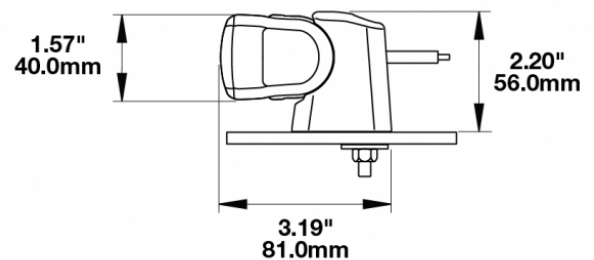

## PRODUCT INFORMATION

<b>Description</b>	12-24V LED 14" Light Bar with Flood Beam
<b>Height</b>	40.00 mm / 1.57 in
<b>Width</b>	470.00 mm / 18.5 in
<b>Depth</b>	54.00 mm / 2.13 in
<b>Shape</b>	Rectangular
<b>Outer Lens Material</b>	Nylon
<b>Outer Lens Color</b>	Clear
<b>Housing Material</b>	TC PA6
<b>Housing Color</b>	Black
<b>Mounting Hardware Description</b>	(x2) M6-1 x Adjustable snap brackets
<b>Connector or Wiring</b>	Bare Leads, 2.5m Jacketed Cable
<b>Product Weight</b>	1.25 lbs / 0.57 kgs
<b>Shipping Weight</b>	1.60 lbs / 0.73 kgs
<b>Additional Information</b>	Light bars come with standard C bracket for fixed aiming. Additional Bracket Kits are available for adjustable aiming.

## ELECTRICAL SPECIFICATIONS

---

<b>Input Voltage</b>	12-24V DC
<b>Operating Voltage</b>	9-33V DC
<b>Red Wire</b>	Flood Beam
<b>Brown Wire</b>	Position Light
<b>White Wire</b>	Ground
<b>Current Draw</b>	2.08A @ 12V DC (Flood Beam) 0.42A @ 12V DC (Position Light)