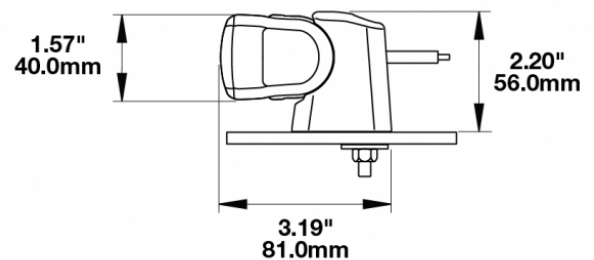

LED Light Bars - Model TS1000

PRODUCT INFORMATION

Description	12-24V LED 14" Light Bar with Flood Beam
Height	40.00 mm / 1.57 in
Width	470.00 mm / 18.5 in
Depth	54.00 mm / 2.13 in
Shape	Rectangular
Outer Lens Material	Nylon
Outer Lens Color	Clear
Housing Material	TC PA6
Housing Color	Black
Mounting Hardware Description	(x2) M6-1 x Adjustable snap brackets
Connector or Wiring	Bare Leads, 2.5m Jacketed Cable
Product Weight	1.25 lbs / 0.57 kgs
Shipping Weight	1.60 lbs / 0.73 kgs
Additional Information	Light bars come with standard C bracket for fixed aiming. Additional Bracket Kits are available for adjustable aiming.

PRODUCT DIMENSIONS

Print date: 2018-02-19

© 2018 J.W. Speaker Corporation • Germantown, WI U.S.A.
www.jwspeaker.com • speaker@jwspeaker.com • 262.251.6660

J.W. SPEAKER
Engineered. Lighting. Solutions.