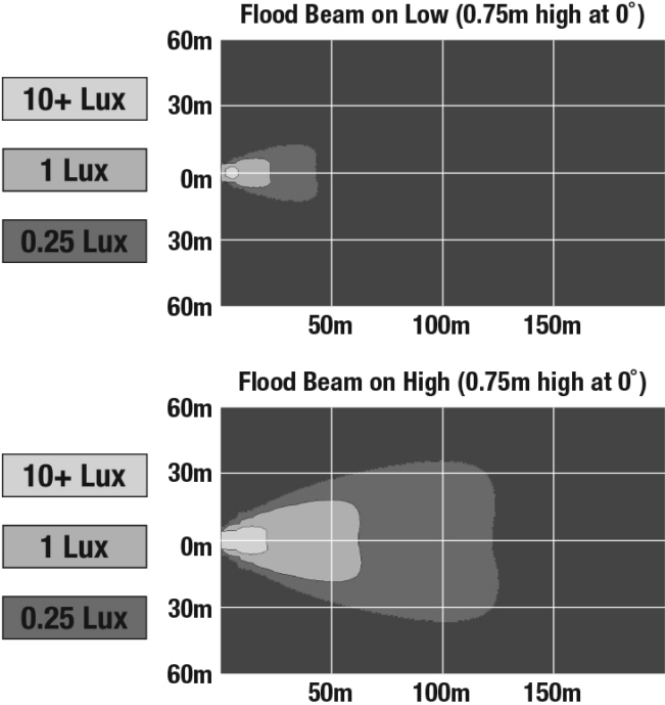

## PRODUCT INFORMATION

<b>Description</b>	12-24V LED 14" Light Bar with Flood Beam
<b>Height</b>	40.00 mm / 1.57 in
<b>Width</b>	470.00 mm / 18.5 in
<b>Depth</b>	54.00 mm / 2.13 in
<b>Shape</b>	Rectangular
<b>Outer Lens Material</b>	Nylon
<b>Outer Lens Color</b>	Clear
<b>Housing Material</b>	TC PA6
<b>Housing Color</b>	Black
<b>Mounting Hardware Description</b>	(x2) M6-1 x Adjustable snap brackets
<b>Connector or Wiring</b>	Bare Leads, 2.5m Jacketed Cable
<b>Product Weight</b>	1.25 lbs / 0.57 kgs
<b>Shipping Weight</b>	1.60 lbs / 0.73 kgs
<b>Additional Information</b>	Light bars come with standard C bracket for fixed aiming. Additional Bracket Kits are available for adjustable aiming.

## ELECTRICAL SPECIFICATIONS

---

<b>Input Voltage</b>	12-24V DC
<b>Operating Voltage</b>	9-33V DC
<b>Red Wire</b>	Flood Beam
<b>Brown Wire</b>	Position Light
<b>White Wire</b>	Ground
<b>Current Draw</b>	2.08A @ 12V DC (Flood Beam) 0.42A @ 12V DC (Position Light)

## REGULATORY STANDARDS COMPLIANCE

---

IEC IP67

Tested to ECE Reg. 10  
(Radiated Emissions only)

IEC IP69K

---

**Print date: 2018-06-19**

© 2018 J.W. Speaker Corporation • Germantown, WI U.S.A.  
www.jwspeaker.com • speaker@jwspeaker.com • 262.251.6660

## PHOTOMETRIC SPECIFICATIONS

<b>Effective Lumen Output</b>	2,200 (Flood Beam)
<b>Candela Output</b>	6,000
<b>Nominal LED Color Temperature</b>	5500 K
<b>Beam Pattern(s)</b>	Forward Lighting - Flood (Standard)