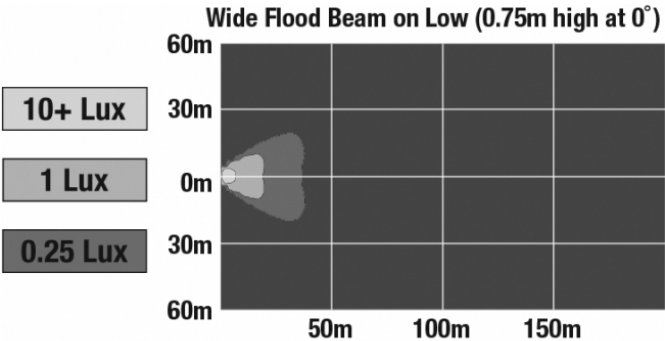

## PRODUCT INFORMATION

<b>Description</b>	12-24V LED 14" Light Bar with Wide Flood Beam
<b>Height</b>	40.00 mm / 1.57 in
<b>Width</b>	350.00 mm / 13.78 in
<b>Depth</b>	54.00 mm / 2.13 in
<b>Shape</b>	Rectangular
<b>Outer Lens Material</b>	Clear Nylon
<b>Outer Lens Color</b>	Clear
<b>Housing Material</b>	TC PA6
<b>Housing Color</b>	Black
<b>Mounting Hardware Description</b>	(x2) M6-1 x Adjustable snap brackets
<b>Connector or Wiring</b>	Bare Leads, 2.5m Jacketed Cable
<b>Product Weight</b>	1.25 lbs / 0.57 kgs
<b>Shipping Weight</b>	1.67 lbs / 0.76 kgs
<b>Additional Information</b>	Light bars come with standard C bracket for fixed aiming. Additional Bracket Kits are available for adjustable aiming.

## PHOTOMETRIC SPECIFICATIONS

<b>Effective Lumen Output</b>	2,200 (Flood Beam)
<b>Candela Output</b>	4,500
<b>Nominal LED Color Temperature</b>	5500 K
<b>Beam Pattern(s)</b>	Forward Lighting - Flood (Wide)