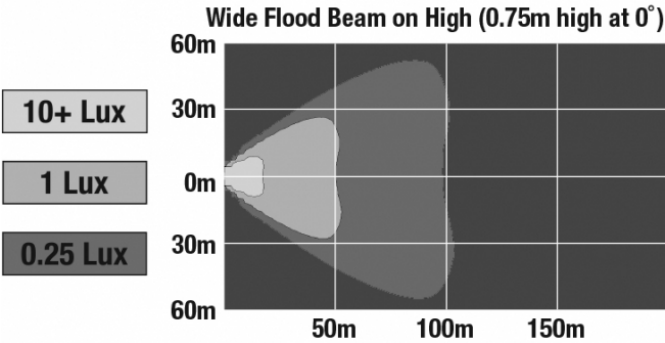

## PRODUCT INFORMATION

<b>Description</b>	12-24V LED 14" Light Bar with Wide Flood Beam
<b>Height</b>	40.00 mm / 1.57 in
<b>Width</b>	350.00 mm / 13.78 in
<b>Depth</b>	54.00 mm / 2.13 in
<b>Shape</b>	Rectangular
<b>Outer Lens Material</b>	Clear Nylon
<b>Outer Lens Color</b>	Clear
<b>Housing Material</b>	TC PA6
<b>Housing Color</b>	Black
<b>Mounting Hardware Description</b>	(x2) M6-1 x Adjustable snap brackets
<b>Connector or Wiring</b>	Bare Leads, 2.5m Jacketed Cable
<b>Product Weight</b>	1.25 lbs / 0.57 kgs
<b>Shipping Weight</b>	1.60 lbs / 0.73 kgs
<b>Additional Information</b>	Light bars come with standard C bracket for fixed aiming. Additional Bracket Kits are available for adjustable aiming.

## PHOTOMETRIC SPECIFICATIONS

<b>Effective Lumen Output</b>	2,200 (Flood Beam)
<b>Candela Output</b>	4,500
<b>Nominal LED Color Temperature</b>	5500 K
<b>Beam Pattern(s)</b>	Forward Lighting - Flood (Wide)