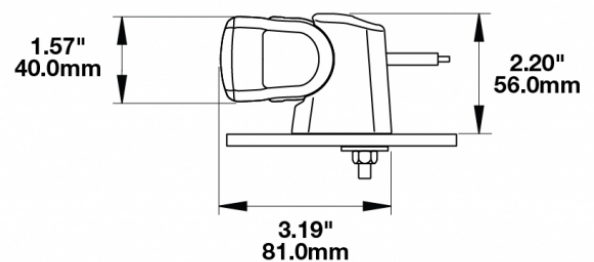

LED Light Bars - Model TS1000

PRODUCT INFORMATION

Description	12-24V LED 14" Light Bar with Wide Flood Beam
Height	40.00 mm / 1.57 in
Width	350.00 mm / 13.78 in
Depth	54.00 mm / 2.13 in
Shape	Rectangular
Outer Lens Material	Clear Nylon
Outer Lens Color	Clear
Housing Material	TC PA6
Housing Color	Black
Mounting Hardware Description	(x2) M6-1 x Adjustable snap brackets
Connector or Wiring	Bare Leads, 2.5m Jacketed Cable
Product Weight	1.25 lbs / 0.57 kgs
Shipping Weight	1.60 lbs / 0.73 kgs
Additional Information	Light bars come with standard C bracket for fixed aiming. Additional Bracket Kits are available for adjustable aiming.

PRODUCT DIMENSIONS

Print date: 2018-04-19

© 2018 J.W. Speaker Corporation • Germantown, WI U.S.A.
www.jwspeaker.com • speaker@jwspeaker.com • 262.251.6660

J.W. SPEAKER
Engineered. Lighting. Solutions.