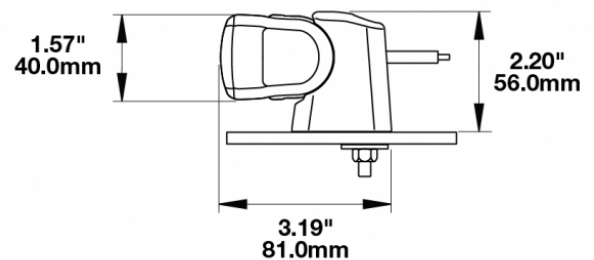

LED Light Bars - Model TS1000

PRODUCT INFORMATION

Description	12-24V LED 14" Light Bar with Wide Flood Beam
Height	40.00 mm / 1.57 in
Width	350.00 mm / 13.78 in
Depth	54.00 mm / 2.13 in
Shape	Rectangular
Outer Lens Material	Clear Nylon
Outer Lens Color	Clear
Housing Material	TC PA6
Housing Color	Black
Mounting Hardware Description	(x2) M6-1 x Adjustable snap brackets
Connector or Wiring	Bare Leads, 2.5m Jacketed Cable
Product Weight	1.25 lbs / 0.57 kgs
Shipping Weight	1.60 lbs / 0.73 kgs
Additional Information	Light bars come with standard C bracket for fixed aiming. Additional Bracket Kits are available for adjustable aiming.

PRODUCT DIMENSIONS

Print date: 2017-11-25

© 2017 J.W. Speaker Corporation • Germantown, WI U.S.A.
www.jwspeaker.com • speaker@jwspeaker.com • 262.251.6660

J.W. SPEAKER
Engineered. Lighting. Solutions.