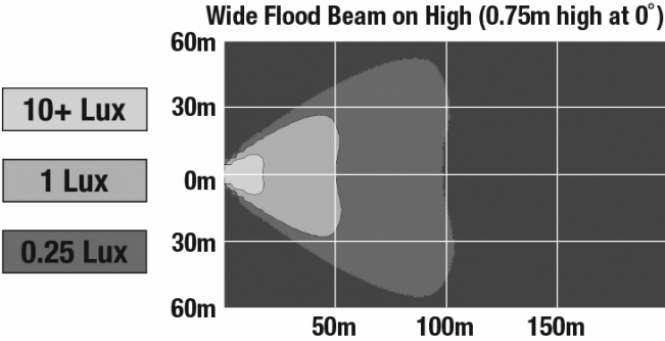

## PRODUCT INFORMATION

<b>Description</b>	12-24V LED 14" Light Bar with Wide Flood Beam
<b>Height</b>	40.00 mm / 1.57 in
<b>Width</b>	350.00 mm / 13.78 in
<b>Depth</b>	54.00 mm / 2.13 in
<b>Shape</b>	Rectangular
<b>Outer Lens Material</b>	Clear Nylon
<b>Outer Lens Color</b>	Clear
<b>Housing Material</b>	TC PA6
<b>Housing Color</b>	Black
<b>Mounting Hardware Description</b>	(x2) M6-1 x Adjustable snap brackets
<b>Connector or Wiring</b>	Bare Leads, 2.5m Jacketed Cable
<b>Product Weight</b>	1.25 lbs / 0.57 kgs
<b>Shipping Weight</b>	1.67 lbs / 0.76 kgs
<b>Additional Information</b>	Light bars come with standard C bracket for fixed aiming. Additional Bracket Kits are available for adjustable aiming.

## PHOTOMETRIC SPECIFICATIONS

<b>Effective Lumen Output</b>	2,200 (Flood Beam)
<b>Candela Output</b>	4,500
<b>Nominal LED Color Temperature</b>	5500 K
<b>Beam Pattern(s)</b>	Forward Lighting - Flood (Wide)