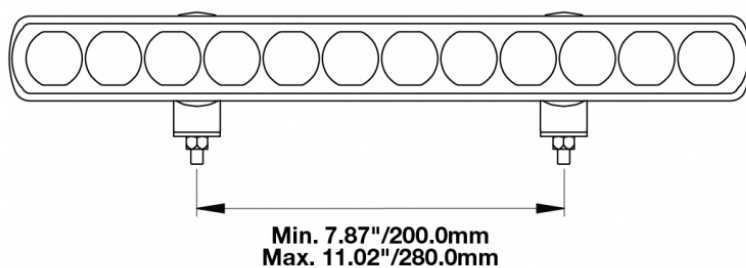

LED Light Bars - Model TS1000

PRODUCT INFORMATION

Description	12-24V LED 14" Light Bar with Wide Flood Beam
Height	40.00 mm / 1.57 in
Width	350.00 mm / 13.78 in
Depth	54.00 mm / 2.13 in
Shape	Rectangular
Outer Lens Material	Clear Nylon
Outer Lens Color	Clear
Housing Material	TC PA6
Housing Color	Black
Mounting Hardware Description	(x2) M6-1 x Adjustable snap brackets
Connector or Wiring	Bare Leads, 2.5m Jacketed Cable
Product Weight	1.25 lbs / 0.57 kgs
Shipping Weight	1.60 lbs / 0.73 kgs
Additional Information	Light bars come with standard C bracket for fixed aiming. Additional Bracket Kits are available for adjustable aiming.

PRODUCT DIMENSIONS

Print date: 2017-11-25

© 2017 J.W. Speaker Corporation • Germantown, WI U.S.A.
www.jwspeaker.com • speaker@jwspeaker.com • 262.251.6660

J.W. SPEAKER
Engineered. Lighting. Solutions.