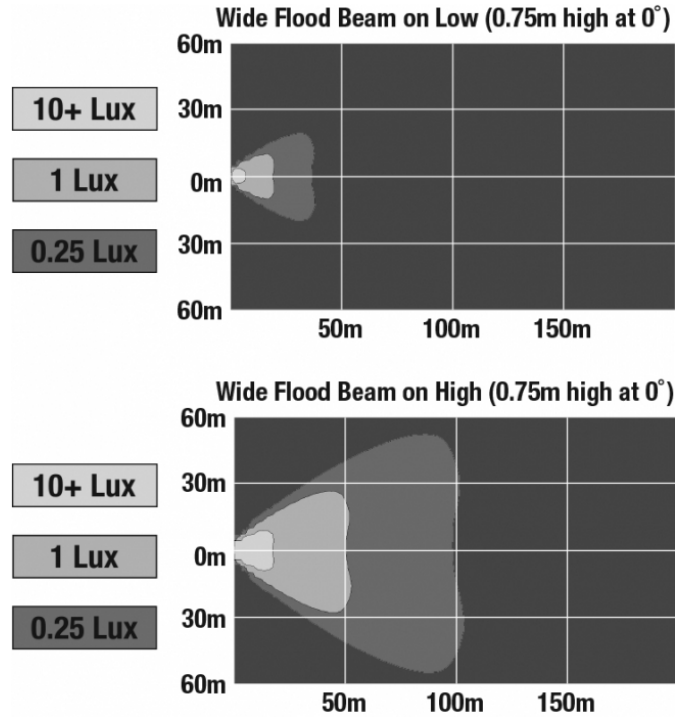

LED Light Bars - Model TS1000

PRODUCT INFORMATION

Description	12-24V LED 14" Light Bar with Wide Flood Beam
Height	40.00 mm / 1.57 in
Width	350.00 mm / 13.78 in
Depth	54.00 mm / 2.13 in
Shape	Rectangular
Outer Lens Material	Clear Nylon
Outer Lens Color	Clear
Housing Material	TC PA6
Housing Color	Black
Mounting Hardware Description	(x2) M6-1 x Adjustable snap brackets
Connector or Wiring	Bare Leads, 2.5m Jacketed Cable
Product Weight	1.25 lbs / 0.57 kgs
Shipping Weight	1.60 lbs / 0.73 kgs
Additional Information	Light bars come with standard C bracket for fixed aiming. Additional Bracket Kits are available for adjustable aiming.

ELECTRICAL SPECIFICATIONS

Input Voltage	12-24V DC
Operating Voltage	9-33V DC
Red Wire	Flood Beam
Brown Wire	Position Light
White Wire	Ground
Current Draw	2.08A @ 12V DC (Flood Beam) 0.42A @ 12V DC (Position Light)

LED Light Bars - Model TS1000

PHOTOMETRIC SPECIFICATIONS

Effective Lumen Output	2,200 (Flood Beam)
Candela Output	4,500
Nominal LED Color Temperature	5500 K
Beam Pattern(s)	Forward Lighting - Flood (Wide)