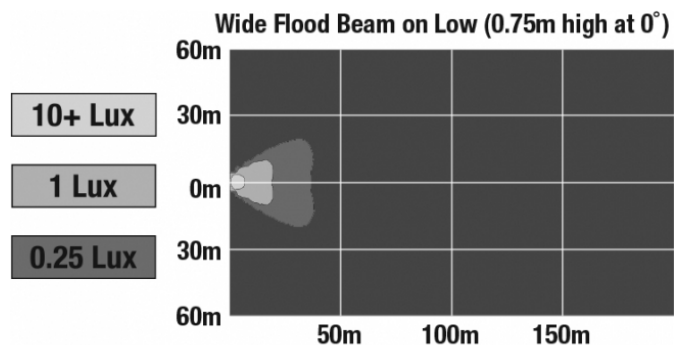

## PRODUCT INFORMATION

<b>Description</b>	12-24V LED 14" Light Bar with Wide Flood Beam
<b>Height</b>	40.00 mm / 1.57 in
<b>Width</b>	350.00 mm / 13.78 in
<b>Depth</b>	54.00 mm / 2.13 in
<b>Shape</b>	Rectangular
<b>Outer Lens Material</b>	Clear Nylon
<b>Outer Lens Color</b>	Clear
<b>Housing Material</b>	TC PA6
<b>Housing Color</b>	Black
<b>Mounting Hardware Description</b>	(x2) M6-1 x Adjustable snap brackets
<b>Connector or Wiring</b>	Bare Leads, 2.5m Jacketed Cable
<b>Product Weight</b>	1.25 lbs / 0.57 kgs
<b>Shipping Weight</b>	1.60 lbs / 0.73 kgs
<b>Additional Information</b>	Light bars come with standard C bracket for fixed aiming. Additional Bracket Kits are available for adjustable aiming.

## PHOTOMETRIC SPECIFICATIONS

<b>Effective Lumen Output</b>	2,200 (Flood Beam)
<b>Candela Output</b>	4,500
<b>Nominal LED Color Temperature</b>	5500 K
<b>Beam Pattern(s)</b>	Forward Lighting - Flood (Wide)