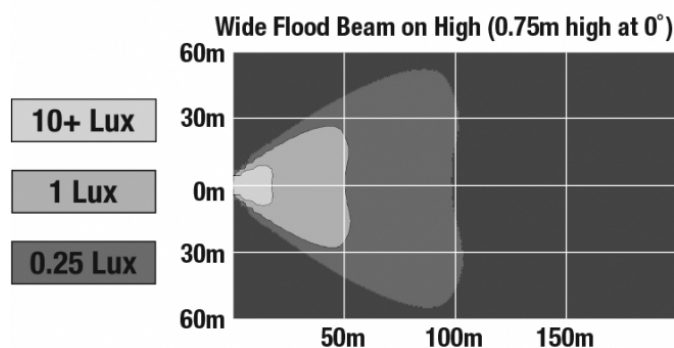

## PRODUCT INFORMATION

<b>Description</b>	12-24V LED 14" Light Bar with Wide Flood Beam
<b>Height</b>	40.00 mm / 1.57 in
<b>Width</b>	350.00 mm / 13.78 in
<b>Depth</b>	54.00 mm / 2.13 in
<b>Shape</b>	Rectangular
<b>Outer Lens Material</b>	Clear Nylon
<b>Outer Lens Color</b>	Clear
<b>Housing Material</b>	TC PA6
<b>Housing Color</b>	Black
<b>Mounting Hardware Description</b>	(x2) M6-1 x Adjustable snap brackets
<b>Connector or Wiring</b>	Bare Leads, 2.5m Jacketed Cable
<b>Product Weight</b>	1.25 lbs / 0.57 kgs
<b>Shipping Weight</b>	1.60 lbs / 0.73 kgs
<b>Additional Information</b>	Light bars come with standard C bracket for fixed aiming. Additional Bracket Kits are available for adjustable aiming.

## PHOTOMETRIC SPECIFICATIONS

<b>Effective Lumen Output</b>	2,200 (Flood Beam)
<b>Candela Output</b>	4,500
<b>Nominal LED Color Temperature</b>	5500 K
<b>Beam Pattern(s)</b>	Forward Lighting - Flood (Wide)