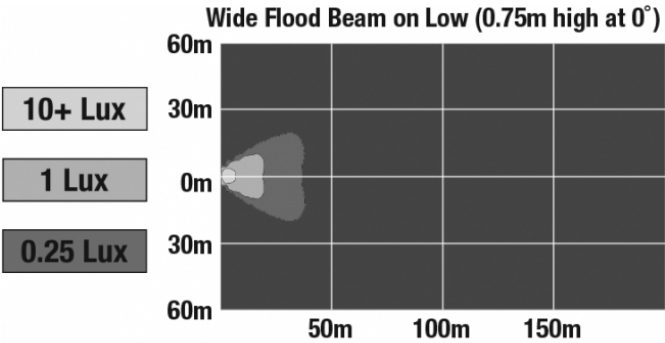

## PRODUCT INFORMATION

<b>Description</b>	12-24V LED 14" Light Bar with Wide Flood Beam
<b>Height</b>	40.00 mm / 1.57 in
<b>Width</b>	350.00 mm / 13.78 in
<b>Depth</b>	54.00 mm / 2.13 in
<b>Shape</b>	Rectangular
<b>Outer Lens Material</b>	Clear Nylon
<b>Outer Lens Color</b>	Clear
<b>Housing Material</b>	TC PA6
<b>Housing Color</b>	Black
<b>Mounting Hardware Description</b>	(x2) M6-1 x Adjustable snap brackets
<b>Connector or Wiring</b>	Bare Leads, 2.5m Jacketed Cable
<b>Product Weight</b>	1.25 lbs / 0.57 kgs
<b>Shipping Weight</b>	1.60 lbs / 0.73 kgs
<b>Additional Information</b>	Light bars come with standard C bracket for fixed aiming. Additional Bracket Kits are available for adjustable aiming.

## PHOTOMETRIC SPECIFICATIONS

<b>Effective Lumen Output</b>	2,200 (Flood Beam)
<b>Candela Output</b>	4,500
<b>Nominal LED Color Temperature</b>	5500 K
<b>Beam Pattern(s)</b>	Forward Lighting - Flood (Wide)