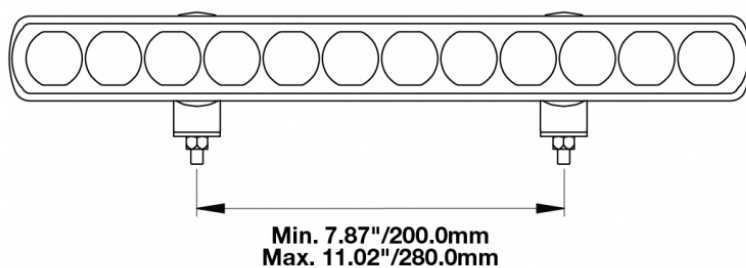

## PRODUCT INFORMATION

<b>Description</b>	12-24V LED 14" Light Bar with Pencil Beam
<b>Height</b>	40.00 mm / 1.57 in
<b>Width</b>	350.00 mm / 13.78 in
<b>Depth</b>	54.00 mm / 2.13 in
<b>Shape</b>	Rectangular
<b>Outer Lens Material</b>	Polycarbonate
<b>Outer Lens Color</b>	Clear
<b>Housing Material</b>	TC PA6
<b>Housing Color</b>	Black
<b>Mounting Hardware Description</b>	(x2) M6-1 x Adjustable snap brackets
<b>Connector or Wiring</b>	Bare Leads, 2.5m Jacketed Cable
<b>Product Weight</b>	1.25 lbs / 0.57 kgs
<b>Shipping Weight</b>	1.60 lbs / 0.73 kgs
<b>Additional Information</b>	Light bars come with standard C bracket for fixed aiming. Additional Bracket Kits are available for adjustable aiming.