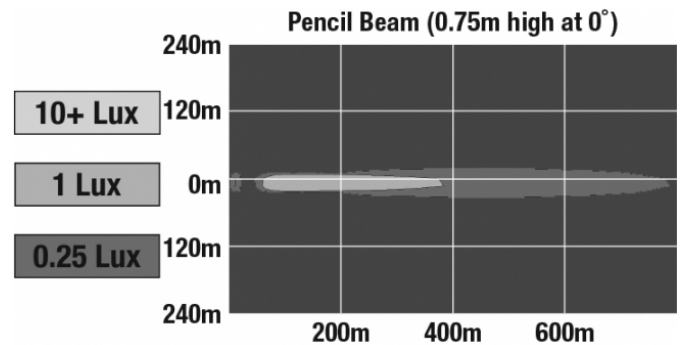

LED Light Bars - Model TS1000

PRODUCT INFORMATION

Description	12-24V LED 14" Light Bar with Pencil Beam
Height	40.00 mm / 1.57 in
Width	350.00 mm / 13.78 in
Depth	54.00 mm / 2.13 in
Shape	Rectangular
Outer Lens Material	Polycarbonate
Outer Lens Color	Clear
Housing Material	TC PA6
Housing Color	Black
Mounting Hardware Description	(x2) M6-1 x Adjustable snap brackets
Connector or Wiring	Bare Leads, 2.5m Jacketed Cable
Product Weight	1.25 lbs / 0.57 kgs
Shipping Weight	1.60 lbs / 0.73 kgs
Additional Information	Light bars come with standard C bracket for fixed aiming. Additional Bracket Kits are available for adjustable aiming.

ECE Reg 112

IEC IP69K

PHOTOMETRIC SPECIFICATIONS

Effective Lumen Output	1,500
Candela Output	145,000
Nominal LED Color Temperature	5500 K
Beam Pattern(s)	Forward Lighting - High Beam (ECE)

Print date: 2017-07-25