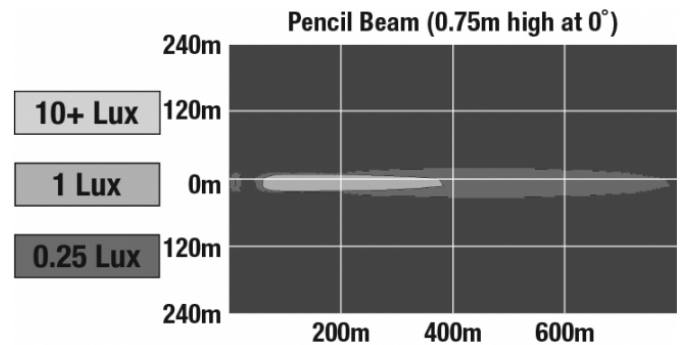

## PHOTOMETRIC SPECIFICATIONS

<b>Effective Lumen Output</b>	1,500
<b>Candela Output</b>	145,000
<b>Nominal LED Color Temperature</b>	5500 K
<b>Beam Pattern(s)</b>	Forward Lighting - High Beam (ECE)

Print date: 2017-09-25