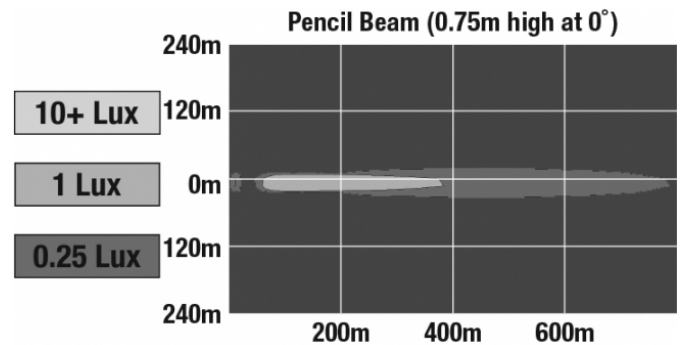

LED Light Bars - Model TS1000

PRODUCT INFORMATION

Description	12-24V LED 14" Light Bar with Pencil Beam
Height	40.00 mm / 1.57 in
Width	350.00 mm / 13.78 in
Depth	54.00 mm / 2.13 in
Shape	Rectangular
Outer Lens Material	Polycarbonate
Outer Lens Color	Clear
Housing Material	TC PA6
Housing Color	Black
Mounting Hardware Description	(x2) M6-1 x Adjustable snap brackets
Connector or Wiring	Bare Leads, 2.5m Jacketed Cable
Product Weight	1.25 lbs / 0.57 kgs
Shipping Weight	1.60 lbs / 0.73 kgs
Additional Information	Light bars come with standard C bracket for fixed aiming. Additional Bracket Kits are available for adjustable aiming.

ECE Reg 112

IEC IP69K

PHOTOMETRIC SPECIFICATIONS

Effective Lumen Output	1,500
Candela Output	145,000
Nominal LED Color Temperature	5500 K
Beam Pattern(s)	Forward Lighting - High Beam (ECE)

Print date: 2018-04-19