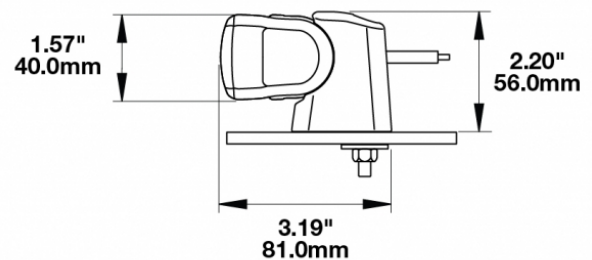

PRODUCT DIMENSIONS

Print date: 2017-09-25

© 2017 J.W. Speaker Corporation • Germantown, WI U.S.A.
www.jwspeaker.com • speaker@jwspeaker.com • 262.251.6660

J.W. SPEAKER
Engineered. Lighting. Solutions.