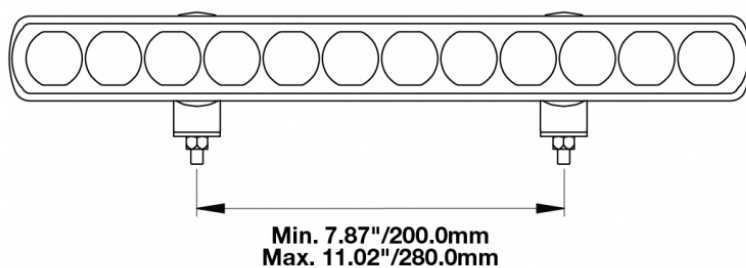

PRODUCT DIMENSIONS

Print date: 2017-08-23

© 2017 J.W. Speaker Corporation • Germantown, WI U.S.A.
www.jwspeaker.com • speaker@jwspeaker.com • 262.251.6660

J.W. SPEAKER
Engineered. Lighting. Solutions.