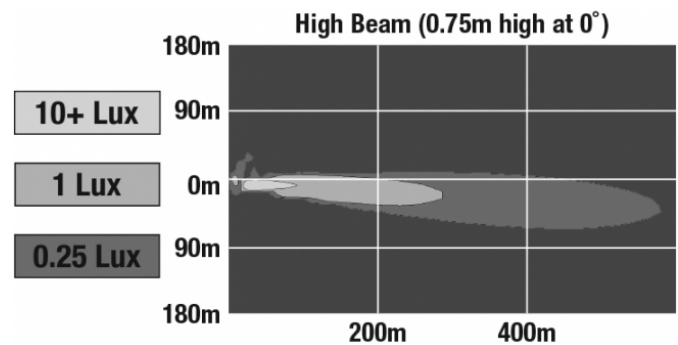

LED Light Bars - Model TS1000

PRODUCT INFORMATION

Description	12-24V LED 14" Light Bar with High Beam
Height	40.00 mm / 1.57 in
Width	350.00 mm / 13.78 in
Depth	54.00 mm / 2.13 in
Shape	Rectangular
Outer Lens Material	Polycarbonate
Outer Lens Color	Clear
Housing Material	TC PA6
Housing Color	Black
Mounting Hardware Description	(x2) M6-1 x Adjustable snap brackets
Connector or Wiring	Bare Leads, 2.5m Jacketed Cable
Product Weight	1.25 lbs / 0.57 kgs
Shipping Weight	1.60 lbs / 0.73 kgs
Additional Information	Light bars come with standard C bracket for fixed aiming. Additional Bracket Kits are available for adjustable aiming.

ECE Reg 112

IEC IP69K

PHOTOMETRIC SPECIFICATIONS

Effective Lumen Output	1,500
Candela Output	96,000
Nominal LED Color Temperature	5500 K
Beam Pattern(s)	Forward Lighting - High Beam (ECE)

Print date: 2018-06-19