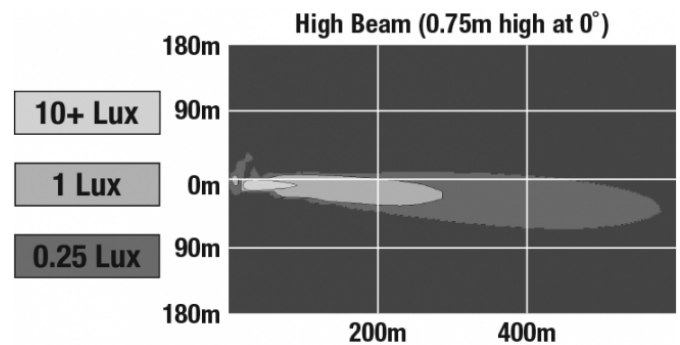

LED Light Bars - Model TS1000

PRODUCT INFORMATION

Description	12-24V LED 14" Light Bar with High Beam
Height	40.00 mm / 1.57 in
Width	350.00 mm / 13.78 in
Depth	54.00 mm / 2.13 in
Shape	Rectangular
Outer Lens Material	Polycarbonate
Outer Lens Color	Clear
Housing Material	TC PA6
Housing Color	Black
Mounting Hardware Description	(x2) M6-1 x Adjustable snap brackets
Connector or Wiring	Bare Leads, 2.5m Jacketed Cable
Product Weight	1.25 lbs / 0.57 kgs
Shipping Weight	1.60 lbs / 0.73 kgs
Additional Information	Light bars come with standard C bracket for fixed aiming. Additional Bracket Kits are available for adjustable aiming.

ECE Reg 112

IEC IP69K

PHOTOMETRIC SPECIFICATIONS

Effective Lumen Output	1,500
Candela Output	96,000
Nominal LED Color Temperature	5500 K
Beam Pattern(s)	Forward Lighting - High Beam (ECE)

Print date: 2017-08-23