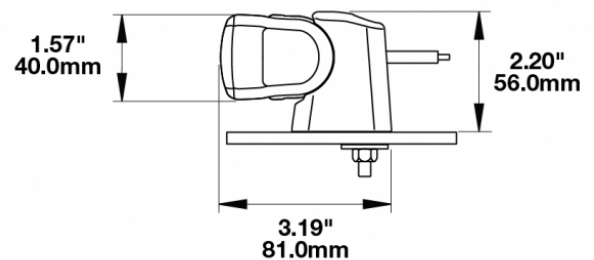

PRODUCT DIMENSIONS

Print date: 2017-08-23

© 2017 J.W. Speaker Corporation • Germantown, WI U.S.A.
www.jwspeaker.com • speaker@jwspeaker.com • 262.251.6660

J.W. SPEAKER
Engineered. Lighting. Solutions.