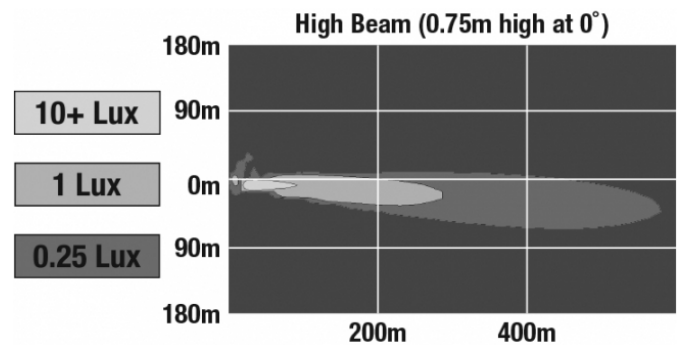

LED Light Bars - Model TS1000

PRODUCT INFORMATION

Description	12-24V LED 14" Light Bar with High Beam
Height	40.00 mm / 1.57 in
Width	350.00 mm / 13.78 in
Depth	54.00 mm / 2.13 in
Shape	Rectangular
Outer Lens Material	Polycarbonate
Outer Lens Color	Clear
Housing Material	TC PA6
Housing Color	Black
Mounting Hardware Description	(x2) M6-1 x Adjustable snap brackets
Connector or Wiring	Bare Leads, 2.5m Jacketed Cable
Product Weight	1.25 lbs / 0.57 kgs
Shipping Weight	1.60 lbs / 0.73 kgs
Additional Information	Light bars come with standard C bracket for fixed aiming. Additional Bracket Kits are available for adjustable aiming.

IEC IP69K

Tested to ECE Reg. 10
(Radiated Emissions only)

PHOTOMETRIC SPECIFICATIONS

Effective Lumen Output	1,500
Candela Output	96,000
Nominal LED Color Temperature	5500 K
Beam Pattern(s)	Forward Lighting - High Beam (ECE)