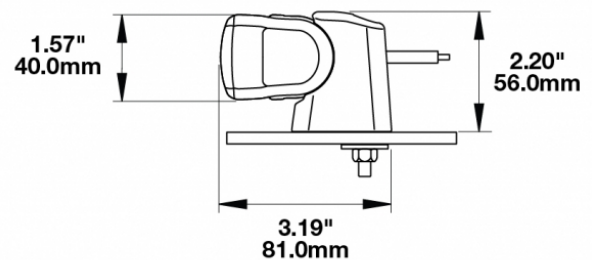

PRODUCT DIMENSIONS

Print date: 2017-12-13

© 2017 J.W. Speaker Corporation • Germantown, WI U.S.A.
www.jwspeaker.com • speaker@jwspeaker.com • 262.251.6660

J.W. SPEAKER
Engineered. Lighting. Solutions.