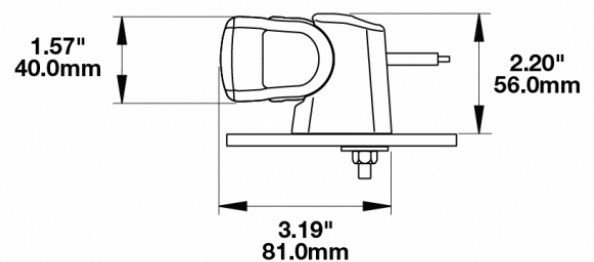

PRODUCT DIMENSIONS

Print date: 2018-06-19

© 2018 J.W. Speaker Corporation • Germantown, WI U.S.A.
www.jwspeaker.com • speaker@jwspeaker.com • 262.251.6660

J.W. SPEAKER
Engineered. Lighting. Solutions.