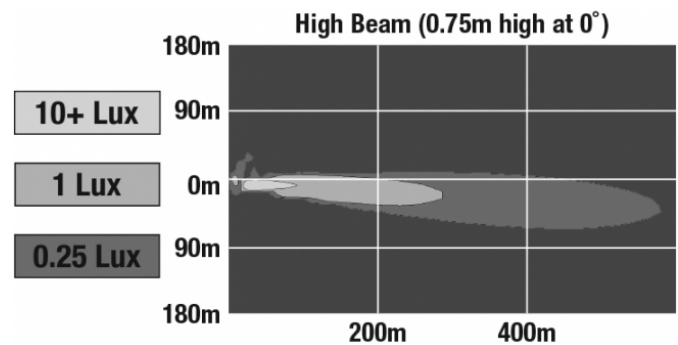

LED Light Bars - Model TS1000

PRODUCT INFORMATION

Description	12-24V LED 14" Light Bar with High Beam
Height	40.00 mm / 1.57 in
Width	350.00 mm / 13.78 in
Depth	54.00 mm / 2.13 in
Shape	Rectangular
Outer Lens Material	Polycarbonate
Outer Lens Color	Clear
Housing Material	TC PA6
Housing Color	Black
Mounting Hardware Description	(x2) M6-1 x Adjustable snap brackets
Connector or Wiring	Bare Leads, 2.5m Jacketed Cable
Product Weight	1.25 lbs / 0.57 kgs
Additional Information	Light bars come with standard C bracket for fixed aiming. Additional Bracket Kits are available for adjustable aiming.

ECE Reg 112

IEC IP69K

PHOTOMETRIC SPECIFICATIONS

Effective Lumen Output	1,500
Candela Output	96,000
Nominal LED Color Temperature	5500 K
Beam Pattern(s)	Forward Lighting - High Beam (ECE)

Print date: 2017-06-25