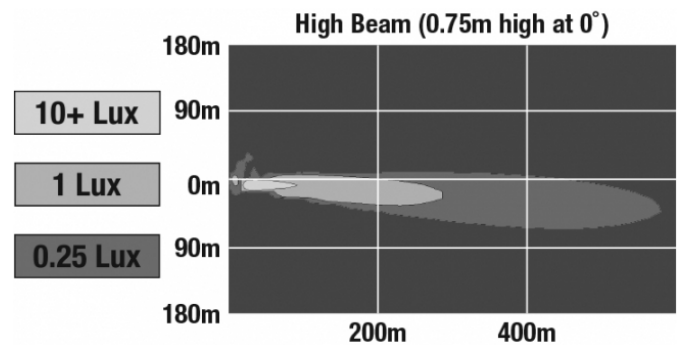

LED Light Bars - Model TS1000

PRODUCT INFORMATION

Description	12-24V LED 14" Light Bar with High Beam
Height	40.00 mm / 1.57 in
Width	350.00 mm / 13.78 in
Depth	54.00 mm / 2.13 in
Shape	Rectangular
Outer Lens Material	Polycarbonate
Outer Lens Color	Clear
Housing Material	TC PA6
Housing Color	Black
Mounting Hardware Description	(x2) M6-1 x Adjustable snap brackets
Connector or Wiring	Bare Leads, 2.5m Jacketed Cable
Product Weight	1.25 lbs / 0.57 kgs
Shipping Weight	1.60 lbs / 0.73 kgs
Additional Information	Light bars come with standard C bracket for fixed aiming. Additional Bracket Kits are available for adjustable aiming.

ECE Reg 112

IEC IP69K

PHOTOMETRIC SPECIFICATIONS

Effective Lumen Output	1,500
Candela Output	96,000
Nominal LED Color Temperature	5500 K
Beam Pattern(s)	Forward Lighting - High Beam (ECE)

Print date: 2018-04-20