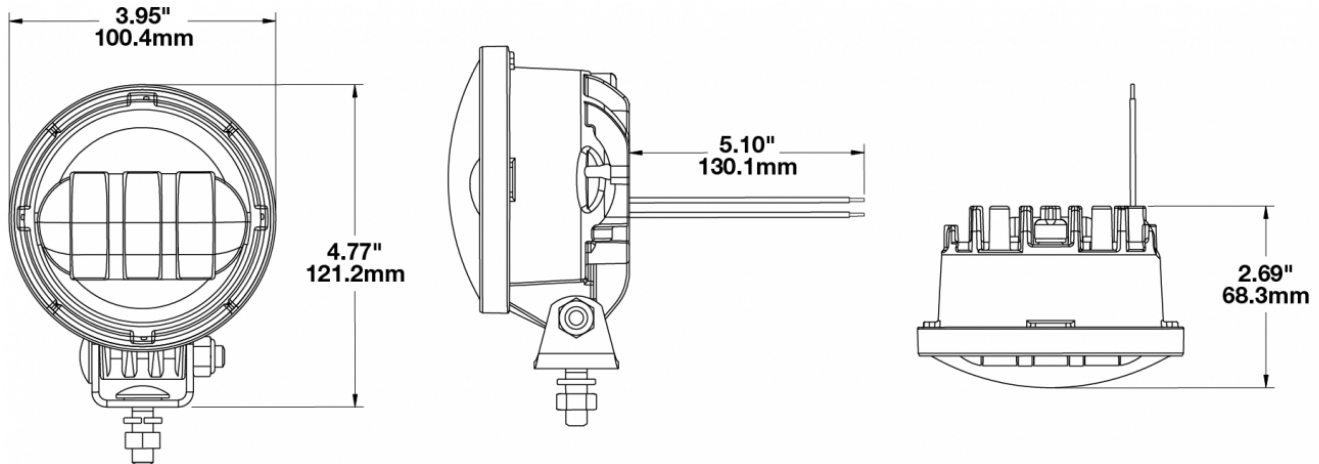

LED Jeep Fog Lights - Model 6150 J Series

PRODUCT INFORMATION

Description	12V SAE/ECE RHT & LHT Fog Light with Chrome Inner Bezel & Nickel Housing - 2 Light Kit
Height	121.16 mm / 4.77 in
Width	100.33 mm / 3.95 in
Depth	68.33 mm / 2.69 in
Shape	Round
Outer Lens Material	Hardcoated Polycarbonate
Outer Lens Color	Clear
Housing Material	Die-Cast Aluminum
Housing Color	Nickel
Bezel Color	CHROME
Mounting Hardware Description	(x1) M8-1.25 x 25 SS Mounting Bolt
Mounting Type	Universal Pedestal Mount
Minimum Operating Temperature	-40 °C / -40 °F
Maximum Operating Temperature	65 °C / 149 °F
Connector or Wiring	Wire Leads
Product Weight	0.99 lbs / 0.45 kgs

PRODUCT DIMENSIONS

ELECTRICAL SPECIFICATIONS

Input Voltage	12V DC
Operating Voltage	10-15V DC
Transient Spike Protection	150V Peak @ 1 HZ-100 Pulses
Red Wire	Positive
Black Wire	Negative
Current Draw	1.5A @ 12V DC