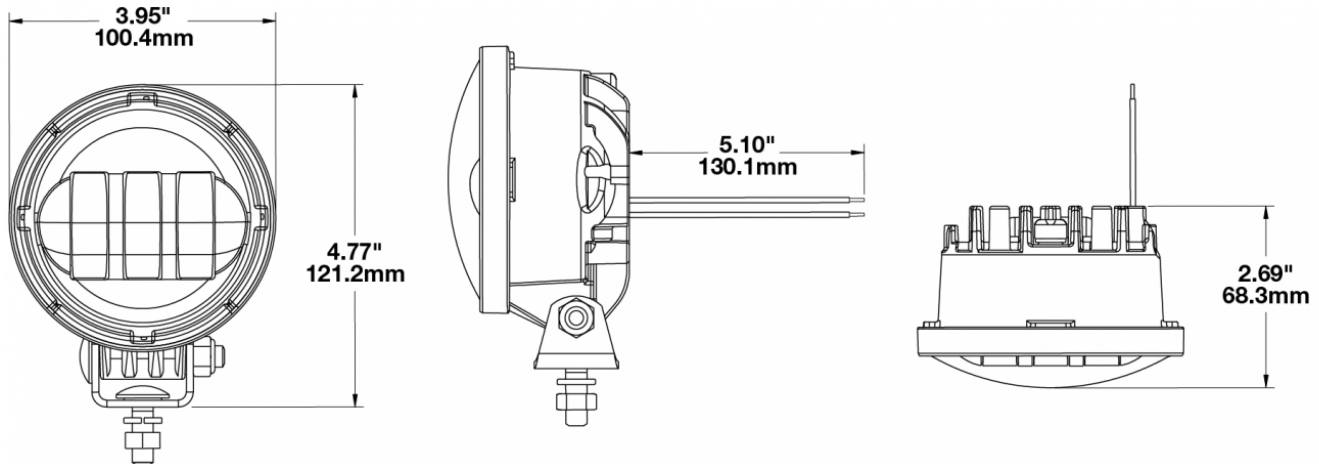

## PRODUCT INFORMATION

<b>Description</b>	12V SAE/ECE RHT & LHT Fog Light with Chrome Inner Bezel & Nickel Housing - 2 Light Kit
<b>Height</b>	121.16 mm / 4.77 in
<b>Width</b>	100.33 mm / 3.95 in
<b>Depth</b>	68.33 mm / 2.69 in
<b>Shape</b>	Round
<b>Outer Lens Material</b>	Hardcoated Polycarbonate
<b>Outer Lens Color</b>	Clear
<b>Housing Material</b>	Die-Cast Aluminum
<b>Housing Color</b>	Nickel
<b>Bezel Color</b>	CHROME
<b>Mounting Hardware Description</b>	(x1) M8-1.25 x 25 SS Mounting Bolt
<b>Mounting Type</b>	Universal Pedestal Mount
<b>Minimum Operating Temperature</b>	-40 °C / -40 °F
<b>Maximum Operating Temperature</b>	65 °C / 149 °F
<b>Connector or Wiring</b>	Wire Leads
<b>Product Weight</b>	0.99 lbs / 0.45 kgs
<b>Shipping Weight</b>	1.97 lbs / 0.89 kgs

## PRODUCT DIMENSIONS