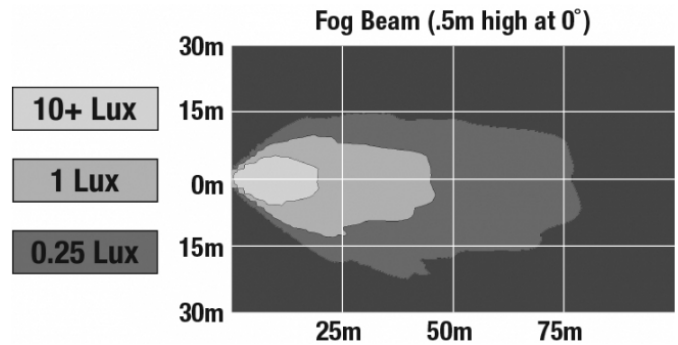

J.W. SPEAKER
Engineered. Lighting. Solutions.

LED Jeep Fog Lights - Model 6150 J Series

PHOTOMETRIC SPECIFICATIONS

Raw Lumen Output	1,080
Effective Lumen Output	610
Nominal LED Color Temperature	5000 K
Beam Pattern(s)	Forward Lighting - Fog