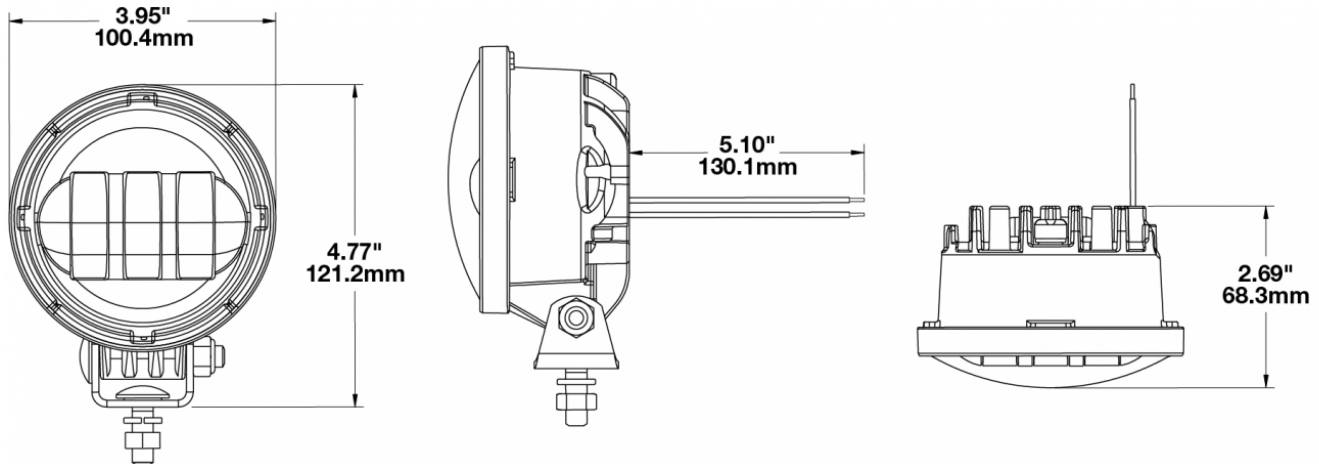

LED Jeep Fog Lights - Model 6150 J Series

PRODUCT INFORMATION

Description	12V SAE/ECE RHT & LHT Fog Light with Black Inner Bezel & Black Housing - 2 Light Kit
Height	121.16 mm / 4.77 in
Width	100.33 mm / 3.95 in
Depth	68.33 mm / 2.69 in
Shape	Round
Outer Lens Material	Hardcoated Polycarbonate
Outer Lens Color	Clear
Housing Material	Die-Cast Aluminum
Housing Color	Black
Bezel Color	Black
Mounting Hardware Description	(x1) M8-1.25 x 25 SS Mounting Bolt
Mounting Type	Universal Pedestal Mount
Minimum Operating Temperature	-40 °C / -40 °F
Maximum Operating Temperature	65 °C / 149 °F
Connector or Wiring	Wire Leads
Product Weight	0.99 lbs / 0.45 kgs

PRODUCT DIMENSIONS

ELECTRICAL SPECIFICATIONS

Input Voltage	12V DC
Operating Voltage	10-15V DC
Transient Spike Protection	150V Peak @ 1 HZ-100 Pulses
Red Wire	Positive
Black Wire	Negative
Current Draw	1.5A @ 12V DC