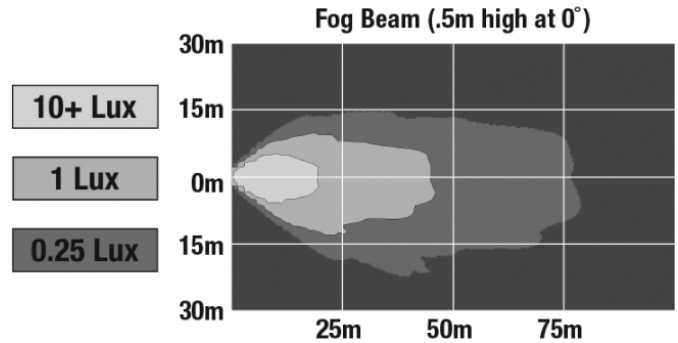

J.W. SPEAKER
Engineered. Lighting. Solutions.

LED Jeep Fog Lights - Model 6150 J Series

PHOTOMETRIC SPECIFICATIONS

Raw Lumen Output	1,080
Effective Lumen Output	610
Nominal LED Color Temperature	5000 K
Beam Pattern(s)	Forward Lighting - Fog