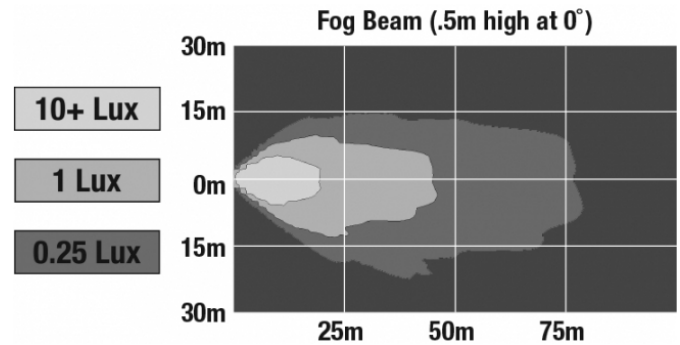

J.W. SPEAKER
Engineered. Lighting. Solutions.

LED Jeep Fog Lights - Model 6150 J Series

PHOTOMETRIC SPECIFICATIONS

Raw Lumen Output	1,080
Effective Lumen Output	610
Nominal LED Color Temperature	5000 K
Beam Pattern(s)	Forward Lighting - Fog