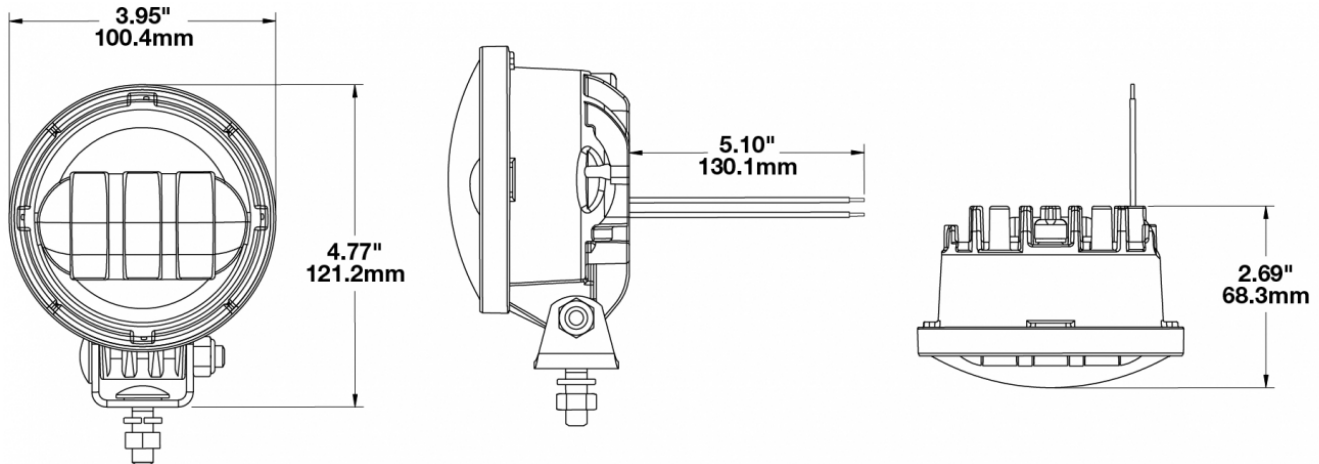

LED Jeep Fog Lights - Model 6150 J Series

PRODUCT INFORMATION

Description	12V SAE/ECE RHT & LHT Fog Light with Black Inner Bezel & Black Housing - 2 Light Kit
Height	121.16 mm / 4.77 in
Width	100.33 mm / 3.95 in
Depth	68.33 mm / 2.69 in
Shape	Round
Outer Lens Material	Hardcoated Polycarbonate
Outer Lens Color	Clear
Housing Material	Die-Cast Aluminum
Housing Color	Black
Bezel Color	Black
Mounting Hardware Description	(x1) M8-1.25 x 25 SS Mounting Bolt
Mounting Type	Universal Pedestal Mount
Minimum Operating Temperature	-40 °C / -40 °F
Maximum Operating Temperature	65 °C / 149 °F
Connector or Wiring	Wire Leads
Product Weight	0.99 lbs / 0.45 kgs
Shipping Weight	1.97 lbs / 0.89 kgs

PRODUCT DIMENSIONS

ELECTRICAL SPECIFICATIONS

Input Voltage	12V DC
Operating Voltage	10-15V DC
Transient Spike Protection	150V Peak @ 1 HZ-100 Pulses
Red Wire	Positive
Black Wire	Negative
Current Draw	1.5A @ 12V DC