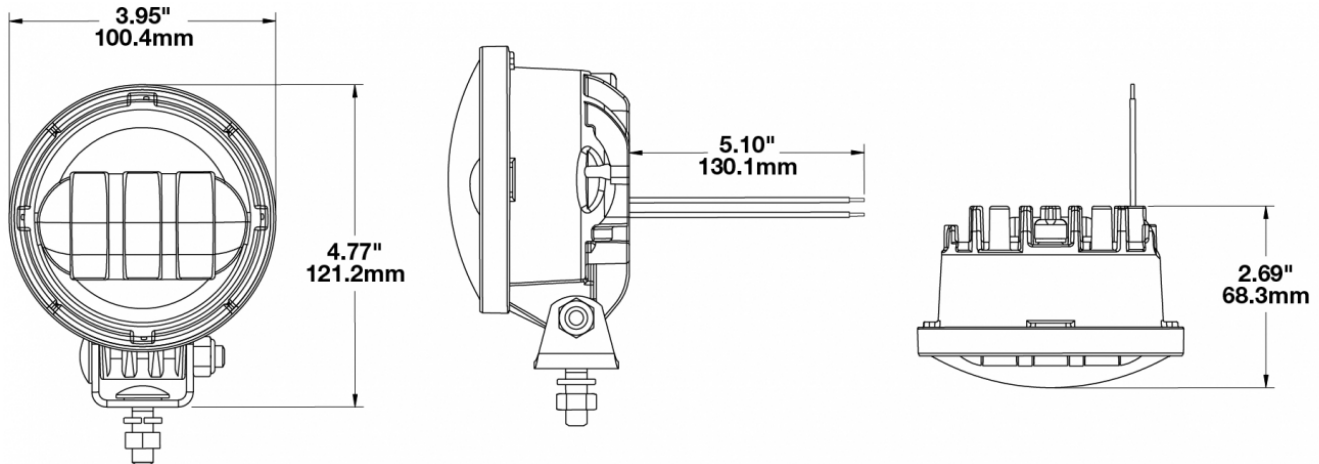

LED Jeep Fog Lights - Model 6150 J Series

PRODUCT INFORMATION

Description	12V SAE/ECE RHT & LHT Fog Light with Chrome Inner Bezel & Black Housing - 2 Light Kit
Height	121.16 mm / 4.77 in
Width	100.33 mm / 3.95 in
Depth	68.33 mm / 2.69 in
Shape	Round
Outer Lens Material	Hardcoated Polycarbonate
Outer Lens Color	Clear
Housing Material	Die-Cast Aluminum
Housing Color	Black
Bezel Color	CHROME
Mounting Hardware Description	(x1) M8-1.25 x 25 SS Mounting Bolt
Mounting Type	Universal Pedestal Mount
Minimum Operating Temperature	-40 °C / -40 °F
Maximum Operating Temperature	65 °C / 149 °F
Connector or Wiring	Wire Leads
Product Weight	0.99 lbs / 0.45 kgs
Shipping Weight	1.97 lbs / 0.89 kgs

PRODUCT DIMENSIONS

ELECTRICAL SPECIFICATIONS

Input Voltage	12V DC
Operating Voltage	10-15V DC
Transient Spike Protection	150V Peak @ 1 HZ-100 Pulses
Red Wire	Positive
Black Wire	Negative
Current Draw	1.5A @ 12V DC