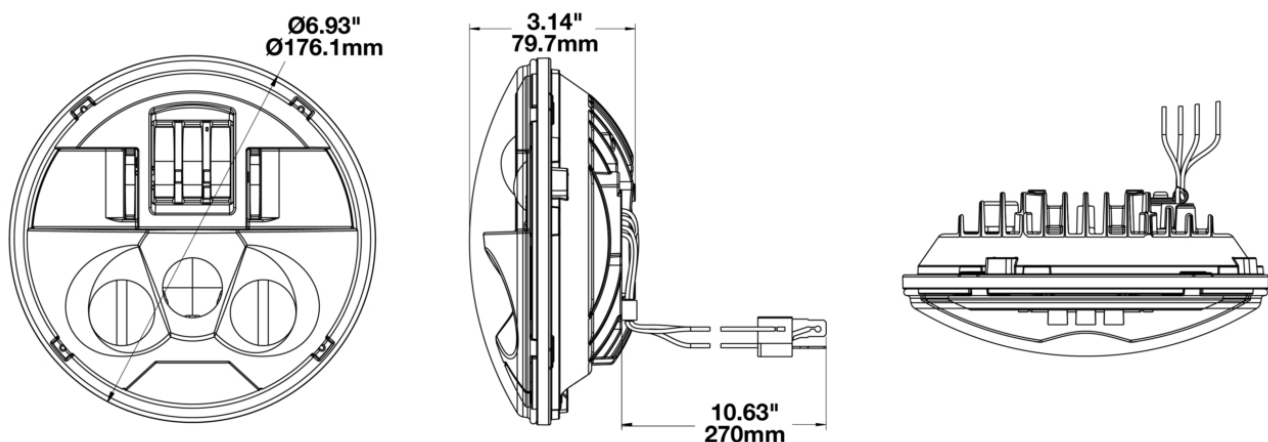

PRODUCT DIMENSIONS

Print date: 2026-04-30

© 2026 J.W. Speaker Corporation • Germantown, WI U.S.A.
www.jwspeaker.com • speaker@jwspeaker.com • 262.251.6660

J.W. SPEAKER
Engineered. Lighting. Solutions.