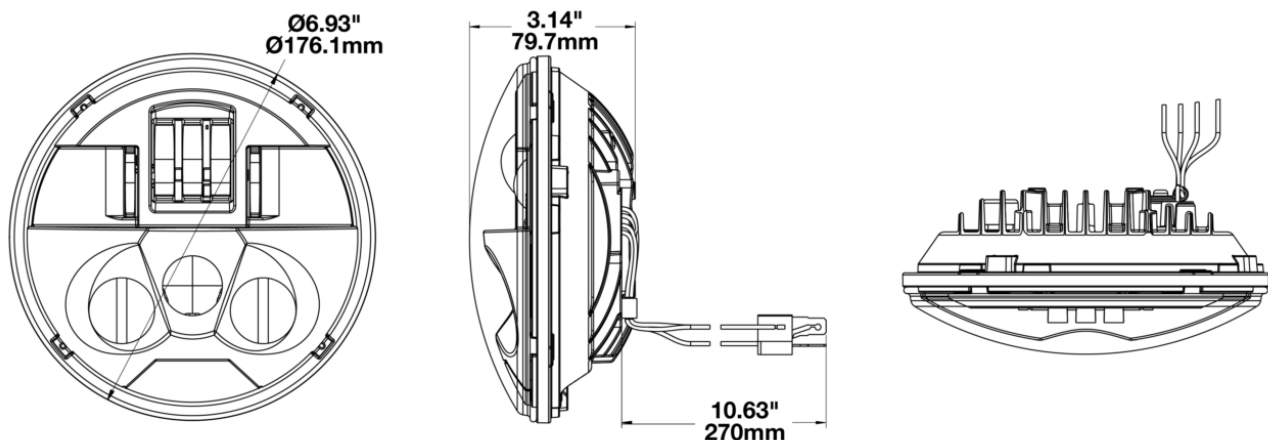

PRODUCT DIMENSIONS

Print date: 2026-06-19

© 2026 J.W. Speaker Corporation • Germantown, WI U.S.A.
www.jwspeaker.com • speaker@jwspeaker.com • 262.251.6660

J.W. SPEAKER
Engineered. Lighting. Solutions.