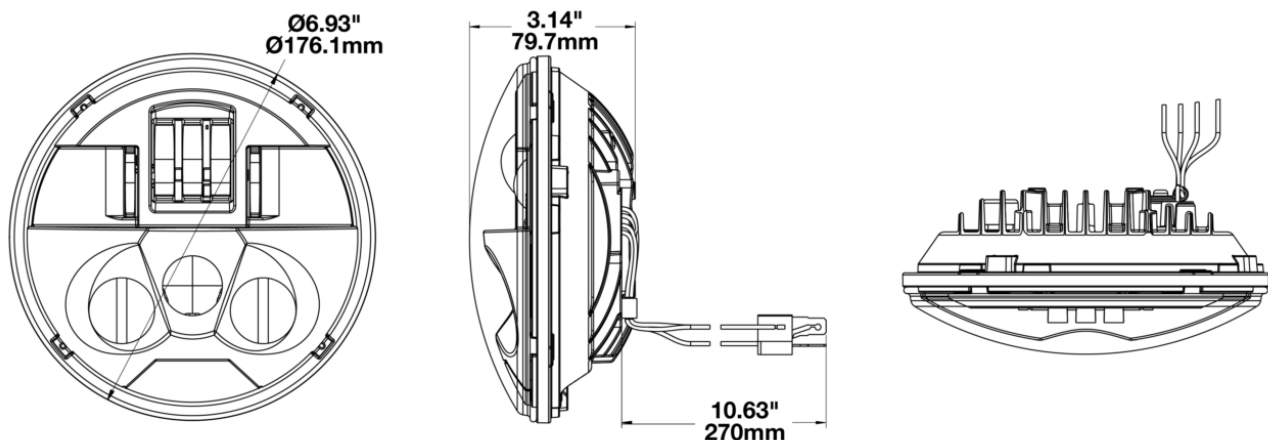

Motorcycle LED Headlights - Model 8780

PRODUCT INFORMATION

Description	12V DOT/ECE LED High & Low Beam Headlight with Black Inner Bezel
Height	176.00 mm / 6.93 in
Width	176.00 mm / 6.93 in
Depth	80.00 mm / 3.15 in
Shape	Round
Outer Lens Material	Polycarbonate
Outer Lens Color	Clear
Housing Material	Aluminum
Housing Color	Black
Bezel Color	Black
Retrofits	Bucket 7" Round Headlight (PAR56)
Connector or Wiring	H4
Mating Connector	H4 AMP#172515-2
Product Weight	1.95 lbs / 0.88 kgs
Shipping Weight	2.95 lbs / 1.34 kgs
Additional Information	Includes H-4 connector with 4th front position wire for ECE compliance.

ELECTRICAL SPECIFICATIONS

Input Voltage	12 V
Operating Voltage	9-16 V
Black Wire	Ground
White Wire	High Beam
Yellow Wire	Low Beam
Red Wire	Front Position
Current Draw	2.25A @ 12V (High Beam) 1.70A @ 12V (Low Beam) 0.20A @ 12V (Front Position)

REGULATORY STANDARDS COMPLIANCE

ECE Reg 10	ECE Reg 113
ECE Reg 50	FMVSS 108 s10.1 (Table XX)
IEC IP67	SAE J584

PHOTOMETRIC SPECIFICATIONS

Raw Lumen Output	3,080 (High Beam); 1,950 (Low Beam)
Effective Lumen Output	1,200 (High Beam); 750 (Low Beam)
Candela Output	62,800 (High Beam); 7,500 (Low Beam)
Nominal LED Color Temperature	5000 K
Beam Pattern(s)	Forward Lighting - High Beam (DOT/ECE) Forward Lighting - Low Beam (DOT/ECE)