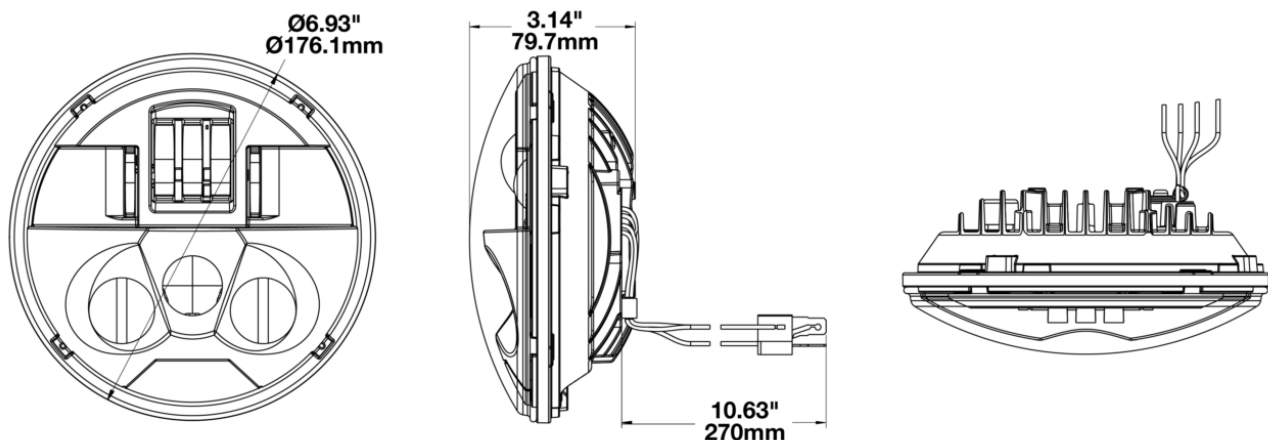

PRODUCT DIMENSIONS

Print date: 2026-05-24

© 2026 J.W. Speaker Corporation • Germantown, WI U.S.A.
www.jwspeaker.com • speaker@jwspeaker.com • 262.251.6660

J.W. SPEAKER
Engineered. Lighting. Solutions.