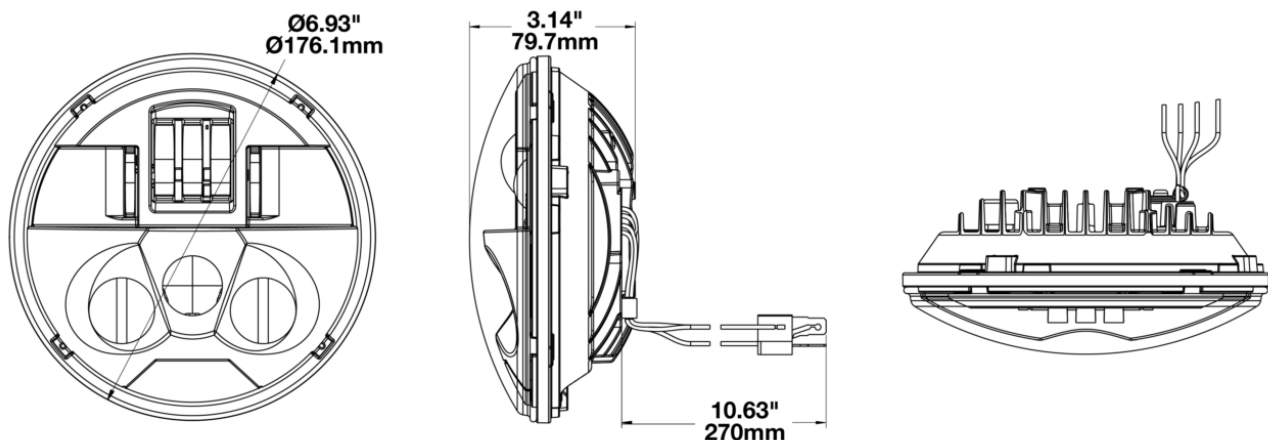

Motorcycle LED Headlights - Model 8780

PRODUCT INFORMATION

Description	12V DOT/ECE LED High & Low Beam Headlight with Chrome Inner Bezel
Height	176.00 mm / 6.93 in
Width	176.00 mm / 6.93 in
Depth	80.00 mm / 3.15 in
Shape	Round
Outer Lens Material	Polycarbonate
Outer Lens Color	Clear
Housing Material	Aluminum
Housing Color	Black
Bezel Color	Chrome
Retrofits	Bucket 7" Round Headlight (PAR56)
Connector or Wiring	H4
Mating Connector	H4 AMP#172615-2
Product Weight	1.95 lbs / 0.88 kgs
Shipping Weight	2.95 lbs / 1.34 kgs
Additional Information	Includes H-4 connector with 4th front position wire for ECE compliance.

ELECTRICAL SPECIFICATIONS

Input Voltage	12 V
Operating Voltage	9-16 V
Black Wire	Ground
White Wire	High Beam
Yellow Wire	Low Beam
Red Wire	Front Position
Current Draw	2.25A @ 12V (High Beam) 1.70A @ 12V (Low Beam) 0.20A @ 12V (Front Position)

REGULATORY STANDARDS COMPLIANCE

ECE Reg 10	ECE Reg 113
ECE Reg 50	FMVSS 108 s10.1 (Table XX)
IEC IP67	SAE J584

PHOTOMETRIC SPECIFICATIONS

Raw Lumen Output	3,080 (High Beam); 1,950 (Low Beam)
Effective Lumen Output	1,200 (High Beam); 750 (Low Beam)
Candela Output	62,800 (High Beam); 7,500 (Low Beam)
Nominal LED Color Temperature	5000 K
Beam Pattern(s)	Forward Lighting - High Beam (DOT/ECE) Forward Lighting - Low Beam (DOT/ECE)