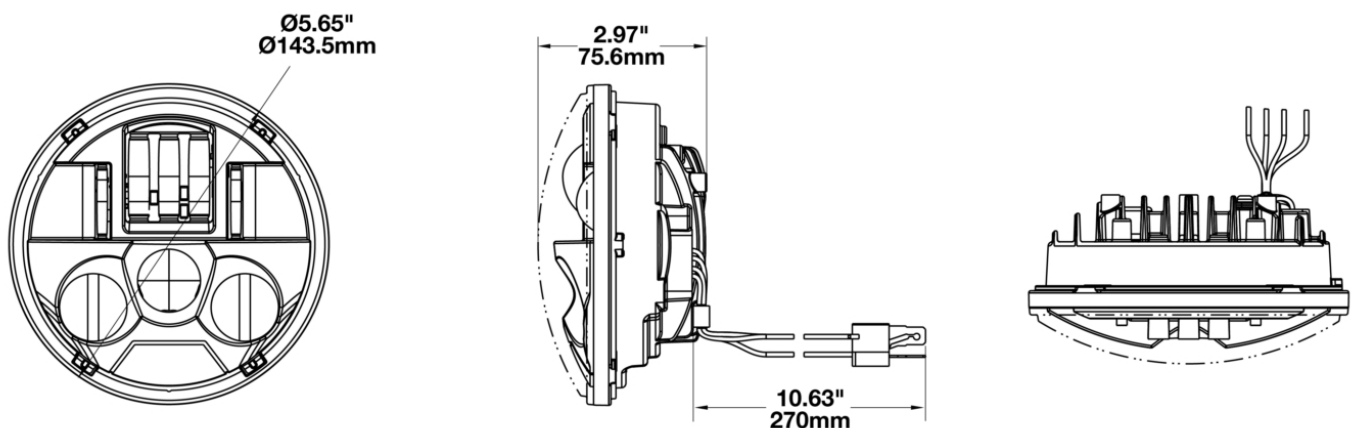

PRODUCT DIMENSIONS

Print date: 2026-05-03

© 2026 J.W. Speaker Corporation • Germantown, WI U.S.A.
www.jwspeaker.com • speaker@jwspeaker.com • 262.251.6660

J.W. SPEAKER
Engineered. Lighting. Solutions.