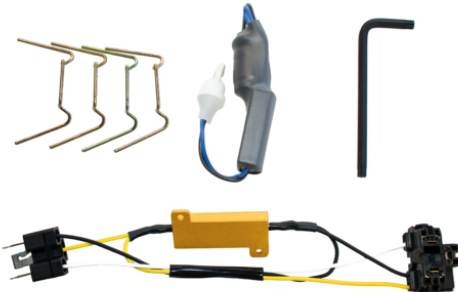

# Motorcycle Install Kit 60

## PRODUCT INFORMATION

**Description** Motorcycle Headlight Install Kit

**Mounting Hardware Description** (x1)

**Additional Information** **Kit includes:**  
 (1) Choice of Headlight (Adaptive LED or Standard LED)  
 (1) CAN bus Warning Canceller  
 (2) Spring clips  
 (1) T-20 Hex Tool