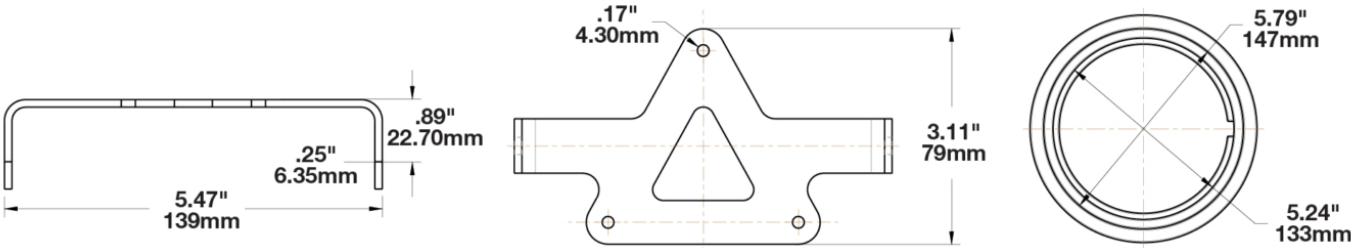

PRODUCT DIMENSIONS