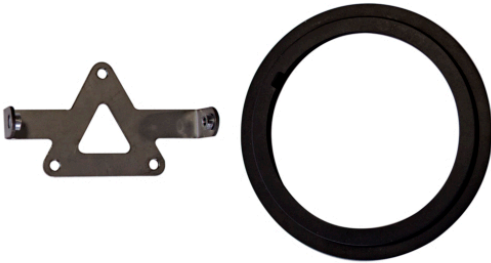

# Motorcycle 5.75" Headlight Conversion Kit for Yamaha & Kawasaki Bikes (PAR46)

## PRODUCT INFORMATION

<b>Description</b>	Motorcycle 5.75" Headlight Conversion Kit for Yamaha & Kawasaki Bikes (PAR46)
<b>Product Weight</b>	0.45 lbs / 0.2 kgs
<b>Shipping Weight</b>	0.73 lbs / 0.33 kgs