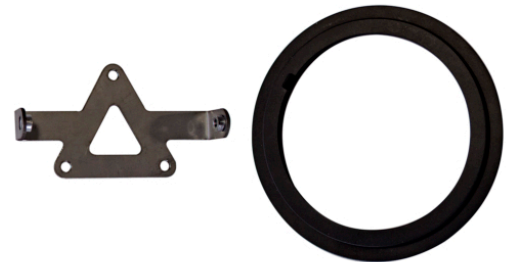

Motorcycle 5.75" Headlight Conversion Kit for Yamaha & Kawasaki Bikes (PAR46)

PRODUCT INFORMATION

Description	Motorcycle 5.75" Headlight Conversion Kit for Yamaha & Kawasaki Bikes (PAR46)
Product Weight	0.45 lbs / 0.2 kgs
Shipping Weight	0.73 lbs / 0.33 kgs