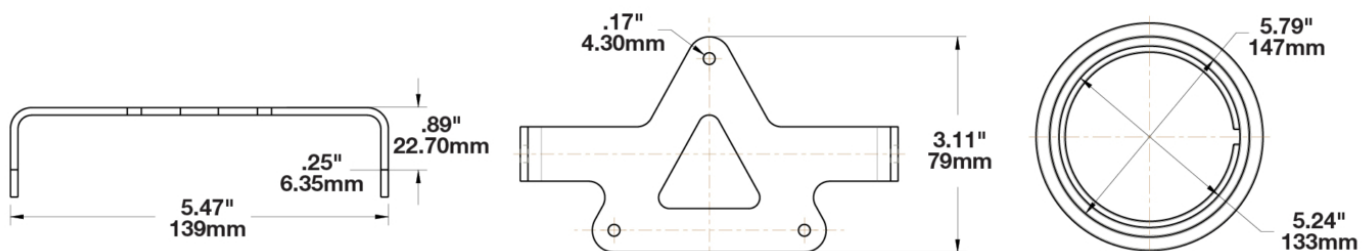

Motorcycle 5.75" Headlight Conversion Kit for Yamaha & Kawasaki Bikes (PAR46)

PRODUCT INFORMATION

Description	Motorcycle 5.75" Headlight Conversion Kit for Yamaha & Kawasaki Bikes (PAR46)
Product Weight	0.45 lbs / 0.2 kgs
Shipping Weight	0.73 lbs / 0.33 kgs

PRODUCT DIMENSIONS

Print date: 2026-04-02

© 2026 J.W. Speaker Corporation • Germantown, WI U.S.A.
www.jwspeaker.com • speaker@jwspeaker.com • 262.251.6660

J.W. SPEAKER
Engineered. Lighting. Solutions.

Motorcycle 5.75" Headlight Conversion Kit for Yamaha & Kawasaki Bikes (PAR46)