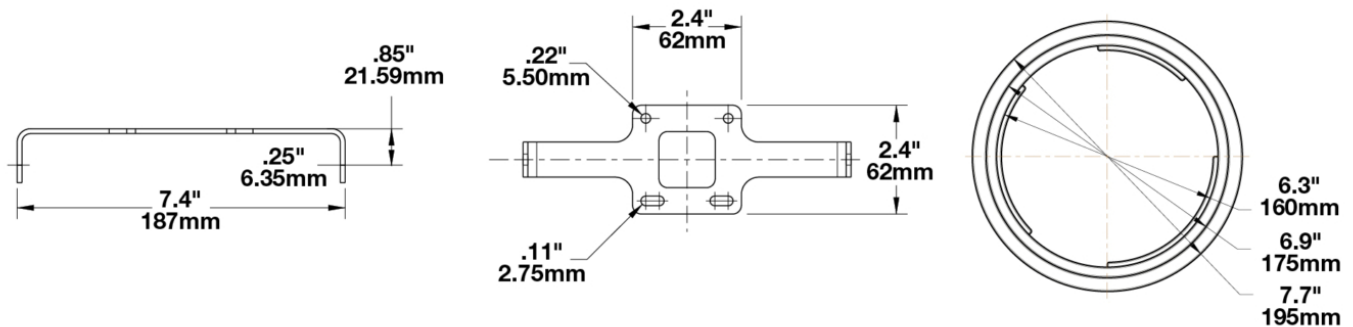

PRODUCT DIMENSIONS

Print date: 2024-07-23

© 2024 J.W. Speaker Corporation • Germantown, WI U.S.A.
www.jwspeaker.com • speaker@jwspeaker.com • 262.251.6660

J.W. SPEAKER
Engineered. Lighting. Solutions.