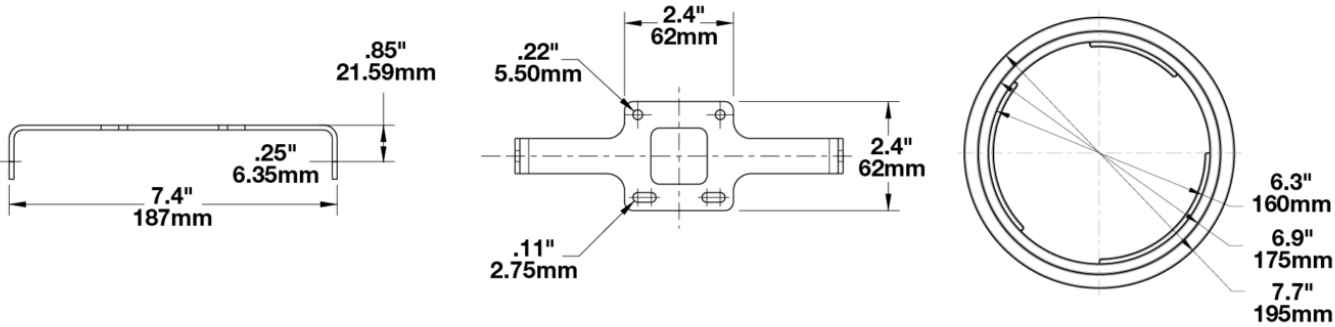

PRODUCT DIMENSIONS