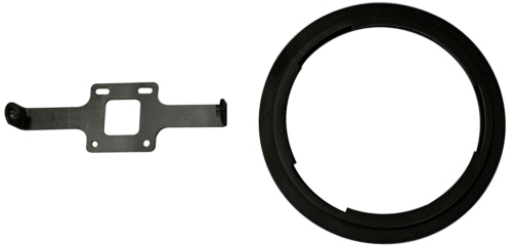

# Motorcycle 7" Headlight Conversion Kit for Yamaha & Kawasaki Bikes (PAR56)

## PRODUCT INFORMATION

<b>Description</b>	Motorcycle 7" Headlight Conversion Kit for Yamaha & Kawasaki Bikes (PAR56)
<b>Product Weight</b>	0.47 lbs / 0.21 kgs
<b>Shipping Weight</b>	0.75 lbs / 0.34 kgs