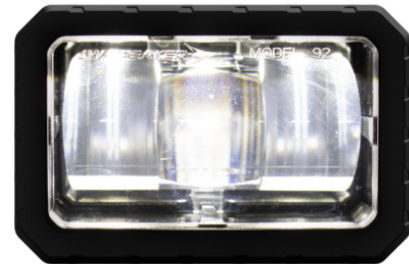

LED Mosaic Modular Lighting System - Model 92

PRODUCT INFORMATION

Description	24V LED ECE Cornering Light
Height	54.80 mm / 2.16 in
Width	83.80 mm / 3.3 in
Depth	76.70 mm / 3.02 in
Shape	Rectangular
Outer Lens Material	Polycarbonate
Outer Lens Color	Clear
Housing Material	Die-Cast Aluminum
Housing Color	Black
Bezel Color	N/A
Minimum Operating Temperature	-40 °C / -40 °F
Maximum Operating Temperature	65 °C / 149 °F
Mating Connector	JAE MX19A003S51 2 Pos
Product Weight	0.60 lbs / 0.27 kgs

Input Voltage	24V DC
Operating Voltage	18-30V DC
Red Wire	Power
Black Wire	Ground
Current Draw	0.66A @ 24V DC (Cornering)

REGULATORY STANDARDS COMPLIANCE

ECE Reg 149 - K
IEC IP69K

IEC IP67
SAE J852

PHOTOMETRIC SPECIFICATIONS

Raw Lumen Output	2080 Cornering
Effective Lumen Output	725 Cornering
Candela Output	10200
Nominal LED Color Temperature	5700 K
Beam Pattern(s)	Forward Lighting - Cornering

Print date: 2026-06-05

© 2026 J.W. Speaker Corporation • Germantown, WI U.S.A.
www.jwspeaker.com • speaker@jwspeaker.com • 262.251.6660