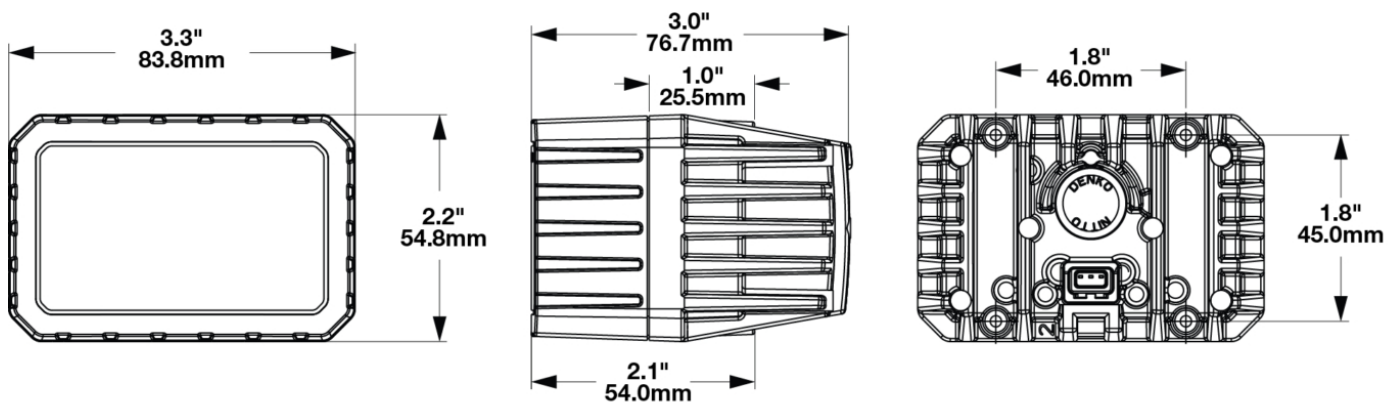

PRODUCT DIMENSIONS

Print date: 2026-04-24

© 2026 J.W. Speaker Corporation • Germantown, WI U.S.A.
www.jwspeaker.com • speaker@jwspeaker.com • 262.251.6660

J.W. SPEAKER
Engineered. Lighting. Solutions.