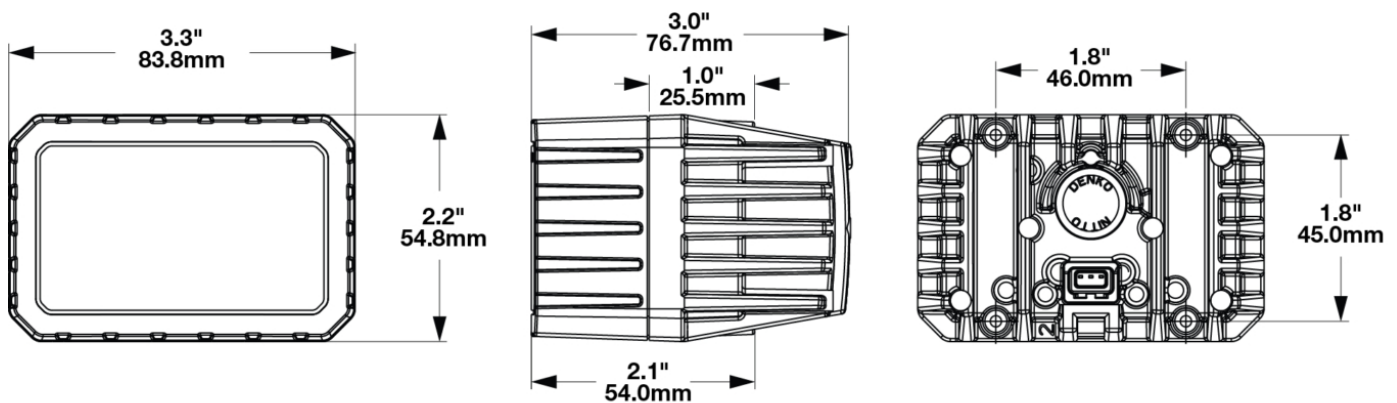

PRODUCT DIMENSIONS

Print date: 2026-06-05

© 2026 J.W. Speaker Corporation • Germantown, WI U.S.A.
www.jwspeaker.com • speaker@jwspeaker.com • 262.251.6660