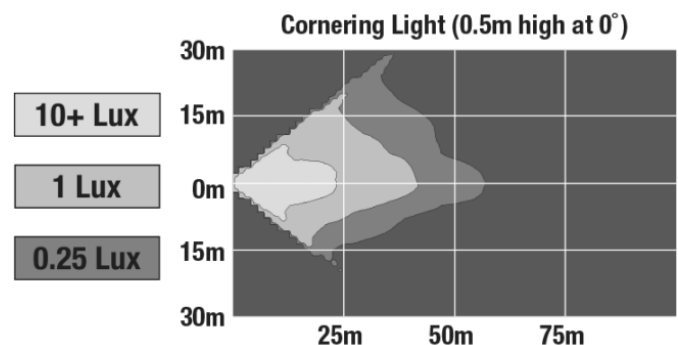

Raw Lumen Output	2080 Cornering
Effective Lumen Output	725 Cornering
Candela Output	10200
Nominal LED Color Temperature	5700 K
Beam Pattern(s)	Forward Lighting - Cornering

Print date: 2026-06-27

© 2026 J.W. Speaker Corporation • Germantown, WI U.S.A.
www.jwspeaker.com • speaker@jwspeaker.com • 262.251.6660