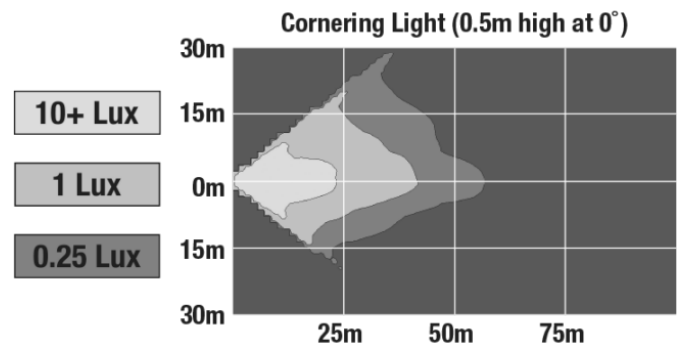

Raw Lumen Output	2080 Cornering
Effective Lumen Output	725 Cornering
Candela Output	10200
Nominal LED Color Temperature	5700 K
Beam Pattern(s)	Forward Lighting - Cornering

Print date: 2026-06-05

© 2026 J.W. Speaker Corporation • Germantown, WI U.S.A.
www.jwspeaker.com • speaker@jwspeaker.com • 262.251.6660