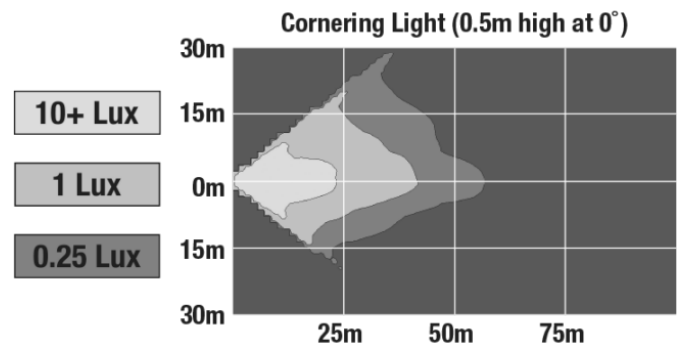

IEC IP67
SAE J852

PHOTOMETRIC SPECIFICATIONS

Raw Lumen Output	2080 Cornering
Effective Lumen Output	725 Cornering
Candela Output	10200
Nominal LED Color Temperature	5700 K
Beam Pattern(s)	Forward Lighting - Cornering