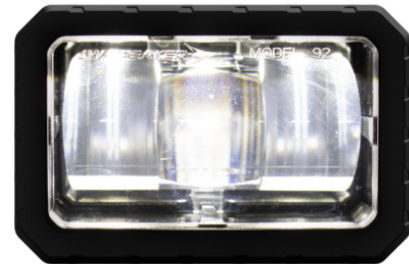

LED Mosaic Modular Lighting System - Model 92

PRODUCT INFORMATION

Description	24V LED ECE Cornering Light
Height	54.80 mm / 2.16 in
Width	83.80 mm / 3.3 in
Depth	76.70 mm / 3.02 in
Shape	Rectangular
Outer Lens Material	Polycarbonate
Outer Lens Color	Clear
Housing Material	Die-Cast Aluminum
Housing Color	Black
Bezel Color	N/A
Minimum Operating Temperature	-40 °C / -40 °F
Maximum Operating Temperature	65 °C / 149 °F
Mating Connector	JAE MX19A003S51 2 Pos
Product Weight	0.60 lbs / 0.27 kgs

IEC IP67
SAE J852

PHOTOMETRIC SPECIFICATIONS

Raw Lumen Output	2080 Cornering
Effective Lumen Output	725 Cornering
Candela Output	10200
Nominal LED Color Temperature	5700 K
Beam Pattern(s)	Forward Lighting - Cornering