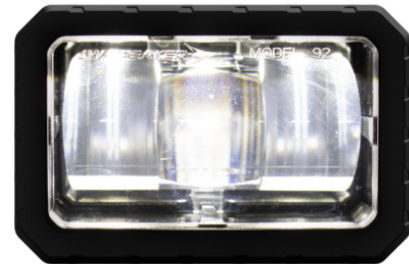

LED Mosaic Modular Lighting System - Model 92

PRODUCT INFORMATION

Description	24V LED ECE Cornering Light
Height	54.80 mm / 2.16 in
Width	83.80 mm / 3.3 in
Depth	76.70 mm / 3.02 in
Shape	Rectangular
Outer Lens Material	Polycarbonate
Outer Lens Color	Clear
Housing Material	Die-Cast Aluminum
Housing Color	Black
Bezel Color	N/A
Minimum Operating Temperature	-40 °C / -40 °F
Maximum Operating Temperature	65 °C / 149 °F
Mating Connector	JAE MX19A003S51 2 Pos
Product Weight	0.60 lbs / 0.27 kgs

Input Voltage	24V DC
Operating Voltage	18-30V DC
Red Wire	Power
Black Wire	Ground
Current Draw	0.66A @ 24V DC (Cornering)

REGULATORY STANDARDS COMPLIANCE

ECE Reg 149 - K
IEC IP69K

IEC IP67
SAE J852

PHOTOMETRIC SPECIFICATIONS

Raw Lumen Output	2080 Cornering
Effective Lumen Output	725 Cornering
Candela Output	10200
Nominal LED Color Temperature	5700 K
Beam Pattern(s)	Forward Lighting - Cornering

Print date: 2026-06-27

© 2026 J.W. Speaker Corporation • Germantown, WI U.S.A.
www.jwspeaker.com • speaker@jwspeaker.com • 262.251.6660