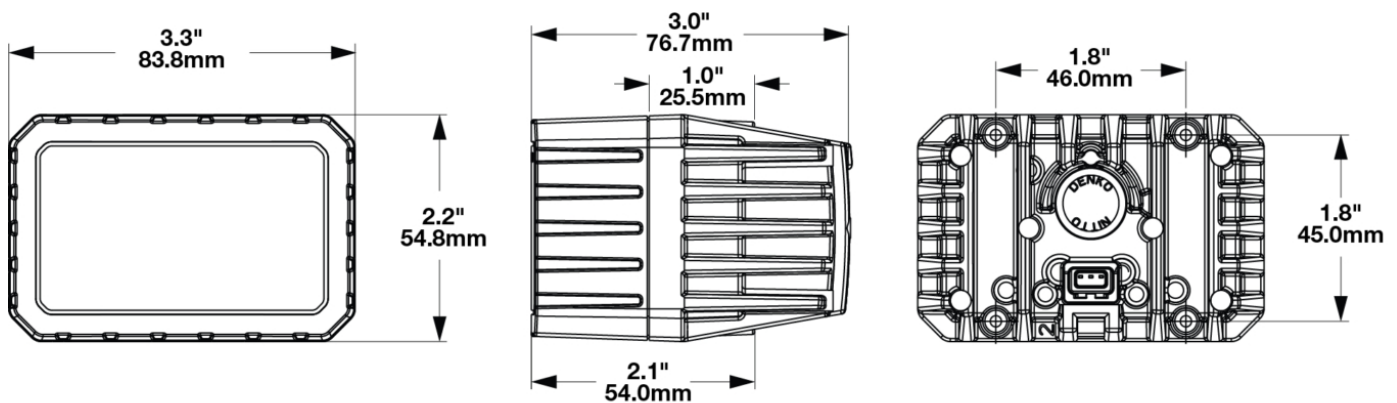

PRODUCT DIMENSIONS

Print date: 2026-04-29

© 2026 J.W. Speaker Corporation • Germantown, WI U.S.A.
www.jwspeaker.com • speaker@jwspeaker.com • 262.251.6660

J.W. SPEAKER
Engineered. Lighting. Solutions.