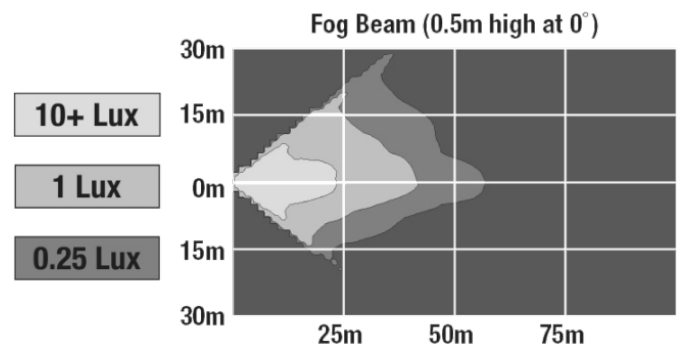

## PHOTOMETRIC SPECIFICATIONS

<b>Raw Lumen Output</b>	2080 Fog
<b>Effective Lumen Output</b>	725 Fog
<b>Candela Output</b>	10200
<b>Nominal LED Color Temperature</b>	5700 K
<b>Beam Pattern(s)</b>	Forward Lighting - Fog