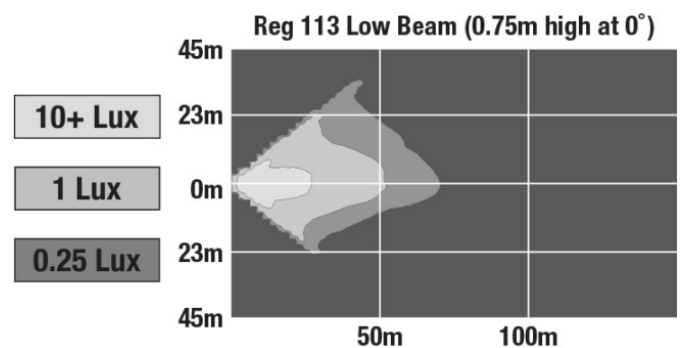

LED Mosaic Modular Lighting System - Model 92

PRODUCT INFORMATION

Description	24V LED ECE Symmetric Low Beam Headlight (Bulk)
Height	54.80 mm / 2.16 in
Width	83.80 mm / 3.3 in
Depth	76.70 mm / 3.02 in
Shape	Rectangular
Outer Lens Material	Polycarbonate
Outer Lens Color	Clear
Housing Material	Die-Cast Aluminum
Housing Color	Black
Bezel Color	N/A
Minimum Operating Temperature	-40 °C / -40 °F
Maximum Operating Temperature	65 °C / 149 °F
Mating Connector	JAE MX19A003S51 2 Pos
Product Weight	0.60 lbs / 0.27 kgs

ECE Reg 149 - WC-DS
IEC IP69K

PHOTOMETRIC SPECIFICATIONS

Raw Lumen Output	2080 Low Beam
Effective Lumen Output	725 Low Beam
Candela Output	10200 Low Beam
Nominal LED Color Temperature	5700 K
Beam Pattern(s)	Forward Lighting - Low Beam (DOT/ECE)