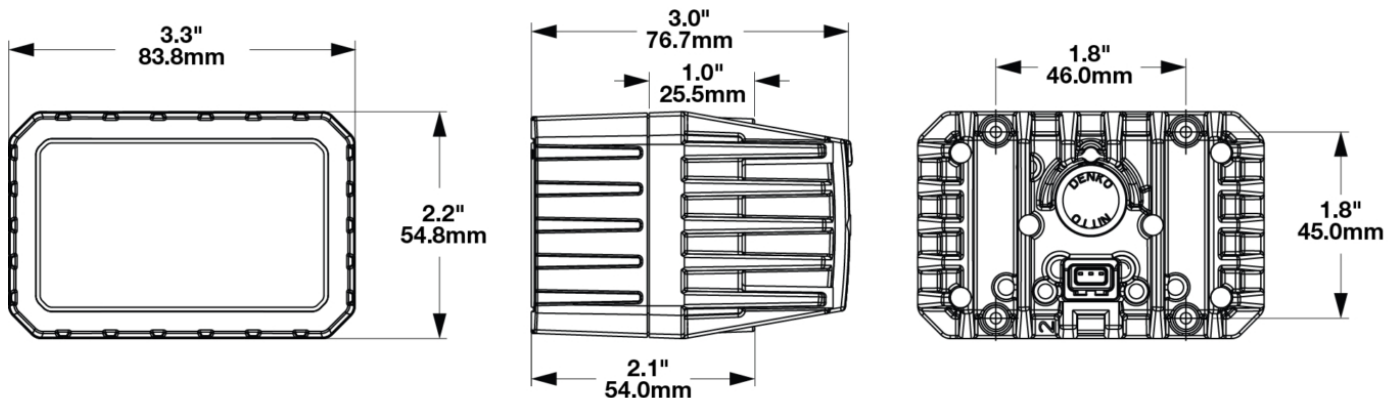

PRODUCT DIMENSIONS

Print date: 2024-11-09

© 2024 J.W. Speaker Corporation • Germantown, WI U.S.A.
www.jwspeaker.com • speaker@jwspeaker.com • 262.251.6660

J.W. SPEAKER
Engineered. Lighting. Solutions.