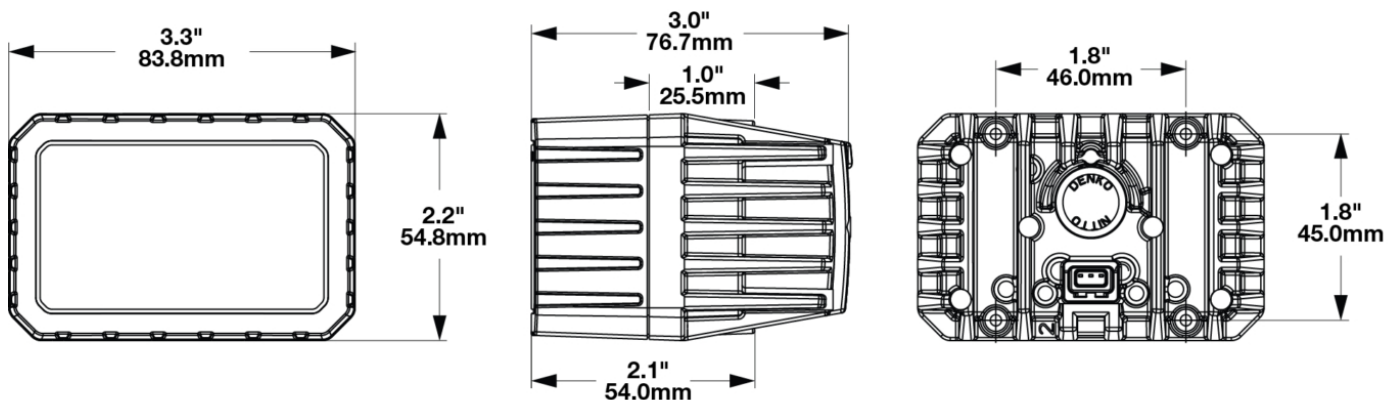

PRODUCT DIMENSIONS

Print date: 2026-04-27

© 2026 J.W. Speaker Corporation • Germantown, WI U.S.A.
www.jwspeaker.com • speaker@jwspeaker.com • 262.251.6660

J.W. SPEAKER
Engineered. Lighting. Solutions.