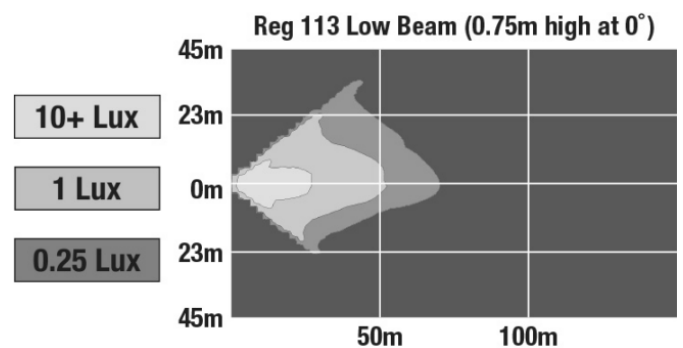

LED Mosaic Modular Lighting System - Model 92

PRODUCT INFORMATION

Description	24V LED ECE Symmetric Low Beam Headlight
Height	54.80 mm / 2.16 in
Width	83.80 mm / 3.3 in
Depth	76.70 mm / 3.02 in
Shape	Rectangular
Outer Lens Material	Polycarbonate
Outer Lens Color	Clear
Housing Material	Die-Cast Aluminum
Housing Color	Black
Bezel Color	N/A
Minimum Operating Temperature	-40 °C / -40 °F
Maximum Operating Temperature	65 °C / 149 °F
Mating Connector	JAE MX19A003S51 2 Pos
Product Weight	0.60 lbs / 0.27 kgs

ECE Reg 149 - WC-DS
IEC IP69K

PHOTOMETRIC SPECIFICATIONS

Raw Lumen Output	2080 Low Beam
Effective Lumen Output	725 Low Beam
Candela Output	10200 Low Beam
Nominal LED Color Temperature	5700 K
Beam Pattern(s)	Forward Lighting - Low Beam (DOT/ECE)