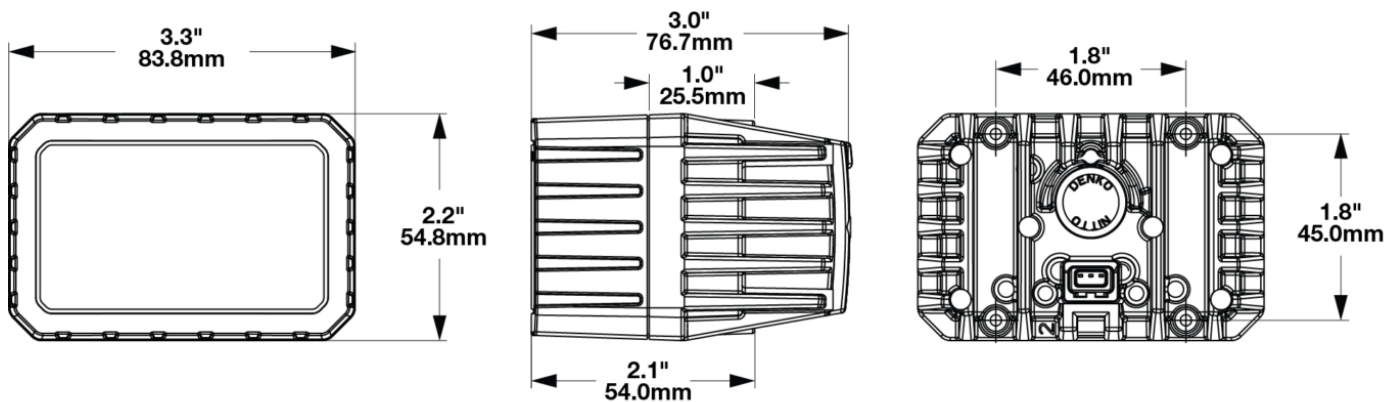

PRODUCT DIMENSIONS

Print date: 2024-11-10

© 2024 J.W. Speaker Corporation • Germantown, WI U.S.A.
www.jwspeaker.com • speaker@jwspeaker.com • 262.251.6660