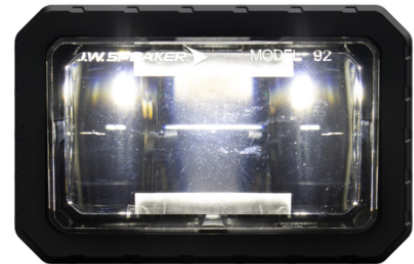

# LED Mosaic Modular Lighting System - Model 92

## PRODUCT INFORMATION

<b>Description</b>	24V LED ECE High Beam & Front Position Headlight (Bulk)
<b>Height</b>	54.80 mm / 2.16 in
<b>Width</b>	83.80 mm / 3.3 in
<b>Depth</b>	76.70 mm / 3.02 in
<b>Shape</b>	Rectangular
<b>Outer Lens Material</b>	Polycarbonate
<b>Outer Lens Color</b>	Clear
<b>Housing Material</b>	Die-Cast Aluminum
<b>Housing Color</b>	Black
<b>Bezel Color</b>	n/a
<b>Minimum Operating Temperature</b>	-40 °C / -40 °F
<b>Maximum Operating Temperature</b>	65 °C / 149 °F
<b>Mating Connector</b>	JAE MX19A003S51 3 POS
<b>Product Weight</b>	0.55 lbs / 0.25 kgs
<b>Shipping Weight</b>	14.34 lbs / 6.5 kgs