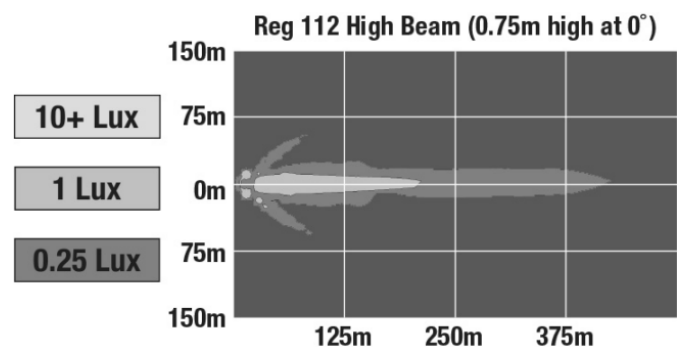

## PRODUCT INFORMATION

<b>Description</b>	24V LED ECE High Beam & Front Position Headlight (Bulk)
<b>Height</b>	54.80 mm / 2.16 in
<b>Width</b>	83.80 mm / 3.3 in
<b>Depth</b>	76.70 mm / 3.02 in
<b>Shape</b>	Rectangular
<b>Outer Lens Material</b>	Polycarbonate
<b>Outer Lens Color</b>	Clear
<b>Housing Material</b>	Die-Cast Aluminum
<b>Housing Color</b>	Black
<b>Bezel Color</b>	n/a
<b>Minimum Operating Temperature</b>	-40 °C / -40 °F
<b>Maximum Operating Temperature</b>	65 °C / 149 °F
<b>Mating Connector</b>	JAE MX19A003S51 3 POS
<b>Product Weight</b>	0.55 lbs / 0.25 kgs
<b>Shipping Weight</b>	14.34 lbs / 6.5 kgs

## PHOTOMETRIC SPECIFICATIONS

<b>Raw Lumen Output</b>	1650
<b>Effective Lumen Output</b>	360
<b>Candela Output</b>	50000
<b>Nominal LED Color Temperature</b>	5700 K
<b>Beam Pattern(s)</b>	Forward Lighting - High Beam (ECE)