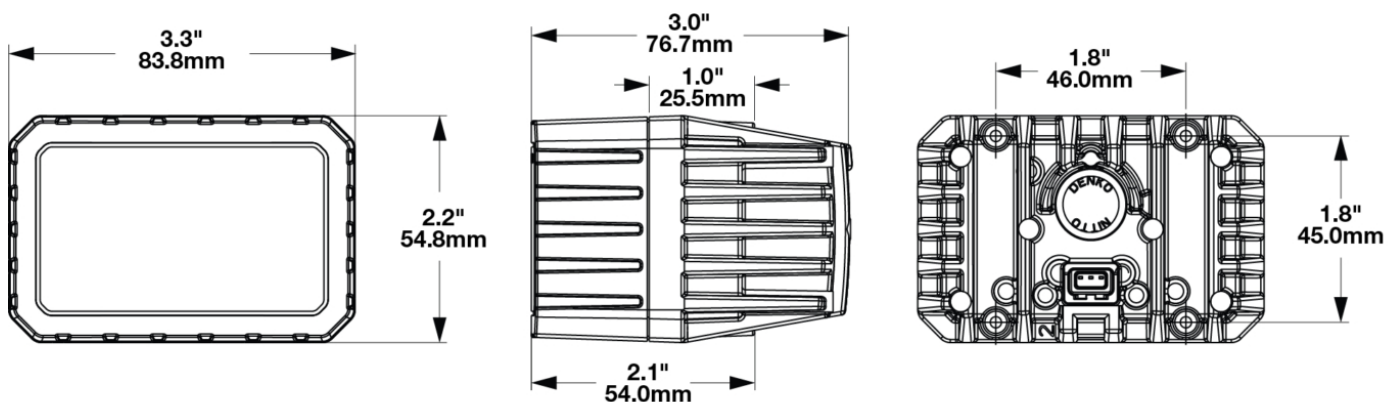

## PRODUCT INFORMATION

<b>Description</b>	24V LED ECE High Beam & Front Position Headlight
<b>Height</b>	54.80 mm / 2.16 in
<b>Width</b>	83.80 mm / 3.3 in
<b>Depth</b>	76.70 mm / 3.02 in
<b>Shape</b>	Rectangular
<b>Outer Lens Material</b>	Polycarbonate
<b>Outer Lens Color</b>	Clear
<b>Housing Material</b>	Die-Cast Aluminum
<b>Housing Color</b>	Black
<b>Bezel Color</b>	n/a
<b>Minimum Operating Temperature</b>	-40 °C / -40 °F
<b>Maximum Operating Temperature</b>	65 °C / 149 °F
<b>Mating Connector</b>	JAE MX19A003S51 3 POS
<b>Product Weight</b>	0.55 lbs / 0.25 kgs
<b>Shipping Weight</b>	9.39 lbs / 4.26 kgs