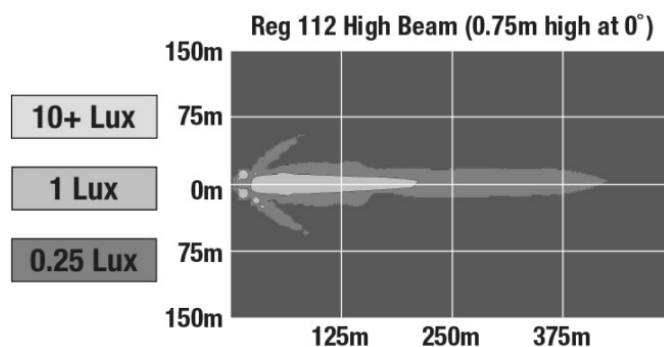

## PRODUCT INFORMATION

<b>Description</b>	24V LED ECE High Beam & Front Position Headlight
<b>Height</b>	54.80 mm / 2.16 in
<b>Width</b>	83.80 mm / 3.3 in
<b>Depth</b>	76.70 mm / 3.02 in
<b>Shape</b>	Rectangular
<b>Outer Lens Material</b>	Polycarbonate
<b>Outer Lens Color</b>	Clear
<b>Housing Material</b>	Die-Cast Aluminum
<b>Housing Color</b>	Black
<b>Bezel Color</b>	n/a
<b>Minimum Operating Temperature</b>	-40 °C / -40 °F
<b>Maximum Operating Temperature</b>	65 °C / 149 °F
<b>Mating Connector</b>	JAE MX19A003S51 3 POS
<b>Product Weight</b>	0.55 lbs / 0.25 kgs
<b>Shipping Weight</b>	9.39 lbs / 4.26 kgs

## PHOTOMETRIC SPECIFICATIONS

<b>Raw Lumen Output</b>	1650
<b>Effective Lumen Output</b>	360
<b>Candela Output</b>	50000
<b>Nominal LED Color Temperature</b>	5700 K
<b>Beam Pattern(s)</b>	Forward Lighting - High Beam (ECE)