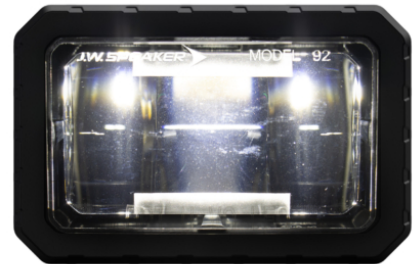

# LED Mosaic Modular Lighting System - Model 92

## PRODUCT INFORMATION

<b>Description</b>	24V LED ECE High Beam & Front Position Headlight
<b>Height</b>	54.80 mm / 2.16 in
<b>Width</b>	83.80 mm / 3.3 in
<b>Depth</b>	76.70 mm / 3.02 in
<b>Shape</b>	Rectangular
<b>Outer Lens Material</b>	Polycarbonate
<b>Outer Lens Color</b>	Clear
<b>Housing Material</b>	Die-Cast Aluminum
<b>Housing Color</b>	Black
<b>Bezel Color</b>	n/a
<b>Minimum Operating Temperature</b>	-40 °C / -40 °F
<b>Maximum Operating Temperature</b>	65 °C / 149 °F
<b>Mating Connector</b>	JAE MX19A003S51 3 POS
<b>Product Weight</b>	0.55 lbs / 0.25 kgs
<b>Shipping Weight</b>	9.39 lbs / 4.26 kgs