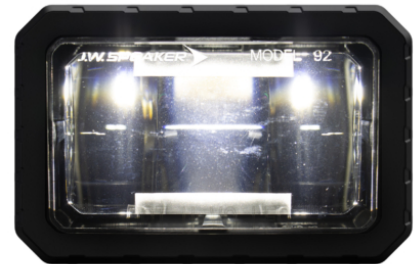

# LED Mosaic Modular Lighting System - Model 92

## PRODUCT INFORMATION

<b>Description</b>	24V LED ECE High Beam & Front Position Headlight
<b>Height</b>	54.80 mm / 2.16 in
<b>Width</b>	83.80 mm / 3.3 in
<b>Depth</b>	76.70 mm / 3.02 in
<b>Shape</b>	Rectangular
<b>Outer Lens Material</b>	Polycarbonate
<b>Outer Lens Color</b>	Clear
<b>Housing Material</b>	Die-Cast Aluminum
<b>Housing Color</b>	Black
<b>Bezel Color</b>	n/a
<b>Minimum Operating Temperature</b>	-40 °C / -40 °F
<b>Maximum Operating Temperature</b>	65 °C / 149 °F
<b>Mating Connector</b>	JAE MX19A003S51 3 POS
<b>Product Weight</b>	0.55 lbs / 0.25 kgs
<b>Shipping Weight</b>	9.39 lbs / 4.26 kgs