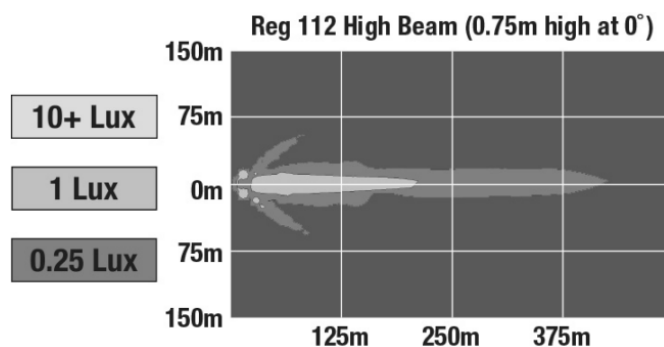

Print date: 2026-06-05

© 2026 J.W. Speaker Corporation • Germantown, WI U.S.A.
www.jwspeaker.com • speaker@jwspeaker.com • 262.251.6660