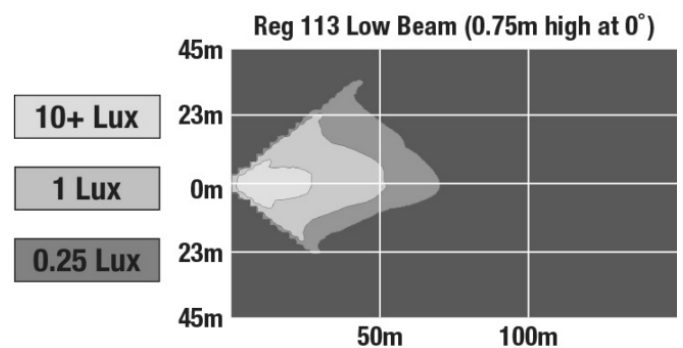

## ELECTRICAL SPECIFICATIONS

<b>Input Voltage</b>	12V DC
<b>Operating Voltage</b>	10-16V DC
<b>RED Wire</b>	LOW BEAM
<b>BLACK Wire</b>	GROUND
<b>Current Draw</b>	1.5A @ 12V DC (LOW BEAM)

## PHOTOMETRIC SPECIFICATIONS

<b>Raw Lumen Output</b>	2080(Low BEAM)
<b>Effective Lumen Output</b>	725(Low BEAM)
<b>Candela Output</b>	10200
<b>Nominal LED Color Temperature</b>	5700 K
<b>Beam Pattern(s)</b>	Forward Lighting - Low Beam (DOT/ECE)