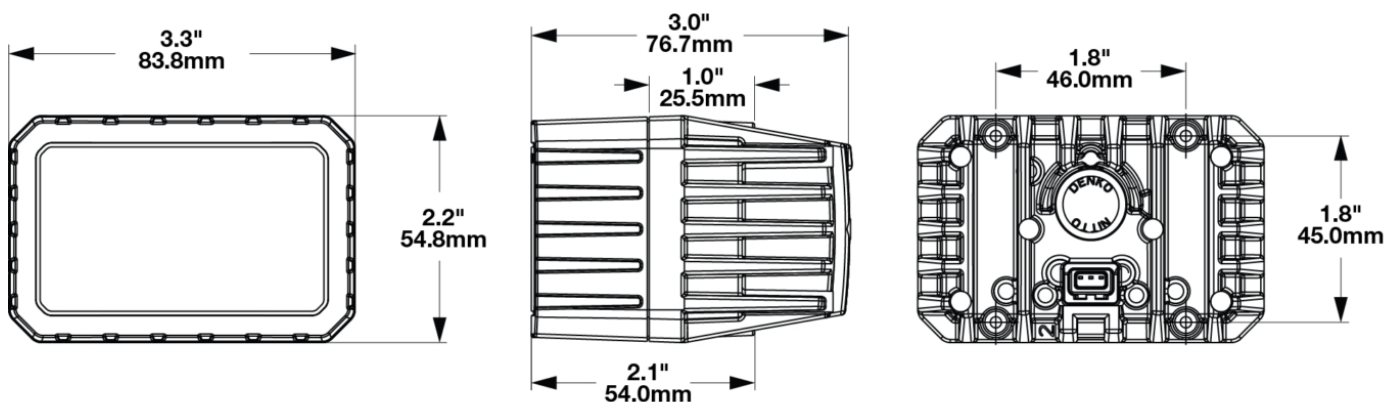

## PRODUCT INFORMATION

<b>Description</b>	12V LED SAE/ECE Symmetric Low Beam Headlight
<b>Height</b>	54.80 mm / 2.16 in
<b>Width</b>	83.80 mm / 3.3 in
<b>Depth</b>	76.70 mm / 3.02 in
<b>Shape</b>	Rectangular
<b>Outer Lens Material</b>	Polycarbonate
<b>Outer Lens Color</b>	Clear
<b>Housing Material</b>	Die-Cast Aluminum
<b>Housing Color</b>	Black
<b>Bezel Color</b>	N/A
<b>Minimum Operating Temperature</b>	-40 °C / -40 °F
<b>Maximum Operating Temperature</b>	65 °C / 149 °F
<b>Mating Connector</b>	JAE MX19A003S51 3 POS
<b>Product Weight</b>	0.60 lbs / 0.27 kgs
<b>Shipping Weight</b>	12.50 lbs / 5.67 kgs