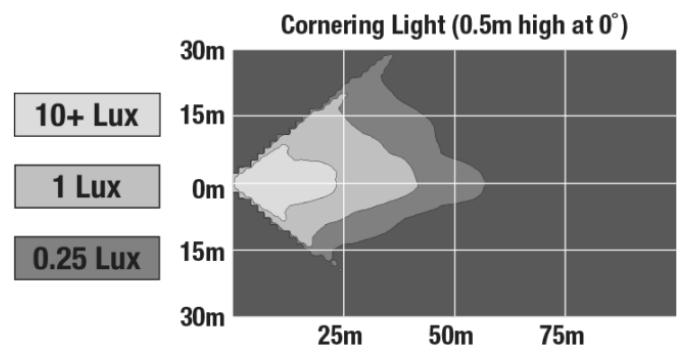

## PHOTOMETRIC SPECIFICATIONS

<b>Raw Lumen Output</b>	2080(CORNERING)
<b>Effective Lumen Output</b>	725(CORNERING)
<b>Candela Output</b>	10200
<b>Nominal LED Color Temperature</b>	5700 K
<b>Beam Pattern(s)</b>	Forward Lighting - Cornering