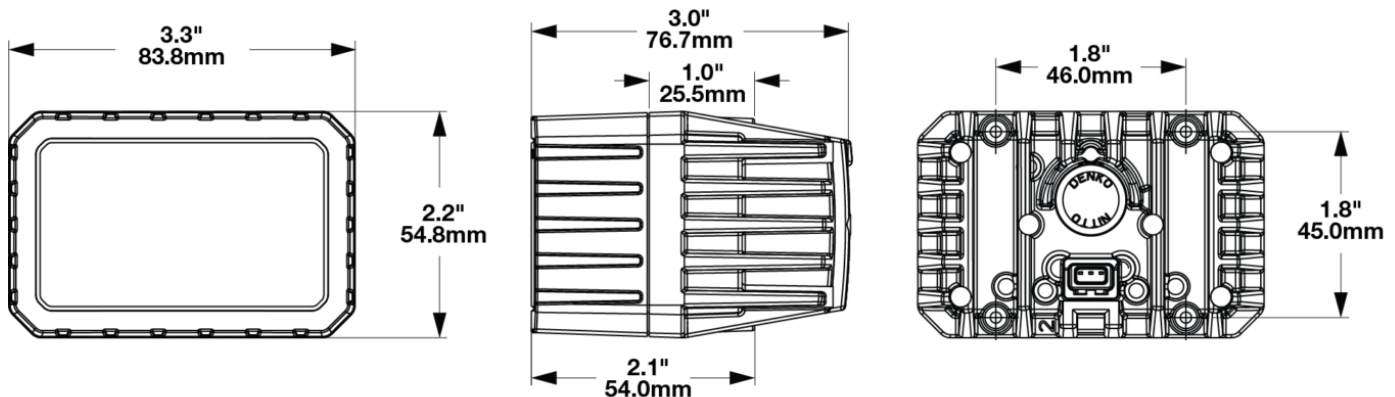

PRODUCT DIMENSIONS

Print date: 2024-11-10

© 2024 J.W. Speaker Corporation • Germantown, WI U.S.A.
www.jwspeaker.com • speaker@jwspeaker.com • 262.251.6660