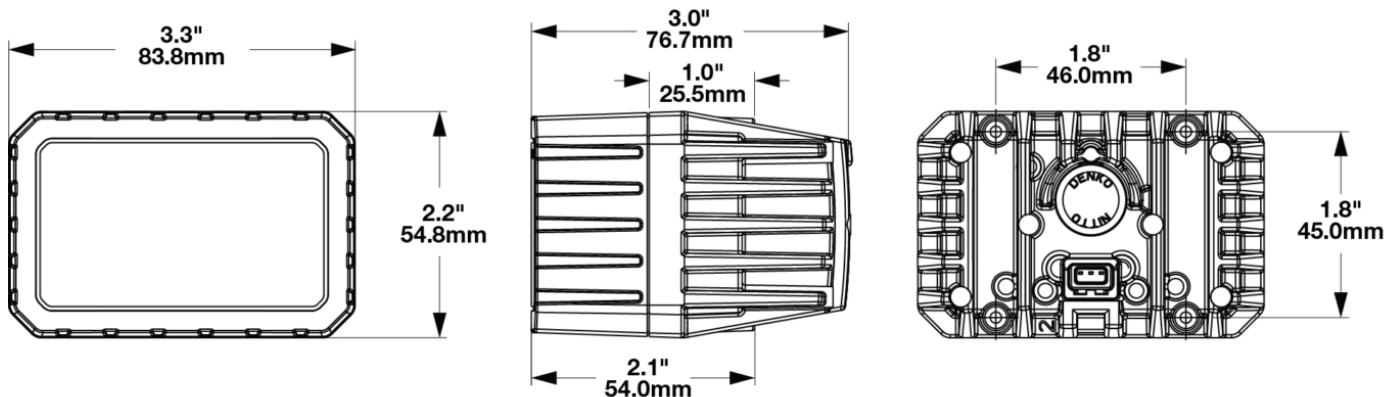

PRODUCT DIMENSIONS

Print date: 2024-11-09

© 2024 J.W. Speaker Corporation • Germantown, WI U.S.A.
www.jwspeaker.com • speaker@jwspeaker.com • 262.251.6660

J.W. SPEAKER
Engineered. Lighting. Solutions.