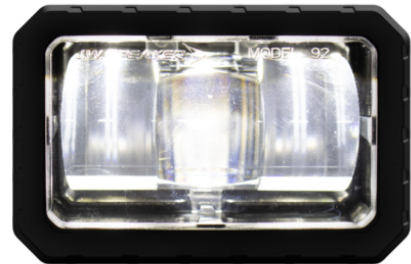

# LED Mosaic Modular Lighting System - Model 92

## PRODUCT INFORMATION

<b>Description</b>	12V LED SAE/ECE Cornering Light
<b>Height</b>	54.80 mm / 2.16 in
<b>Width</b>	83.80 mm / 3.3 in
<b>Depth</b>	76.70 mm / 3.02 in
<b>Shape</b>	Rectangle
<b>Outer Lens Material</b>	Polycarbonate
<b>Outer Lens Color</b>	Clear
<b>Housing Material</b>	Die-Cast Aluminum
<b>Housing Color</b>	Black
<b>Bezel Color</b>	N/A
<b>Minimum Operating Temperature</b>	-40 °C / -40 °F
<b>Maximum Operating Temperature</b>	65 °C / 149 °F
<b>Mating Connector</b>	JAE MX19a003s51 3 Pos
<b>Product Weight</b>	0.60 lbs / 0.27 kgs
<b>Shipping Weight</b>	12.50 lbs / 5.67 kgs