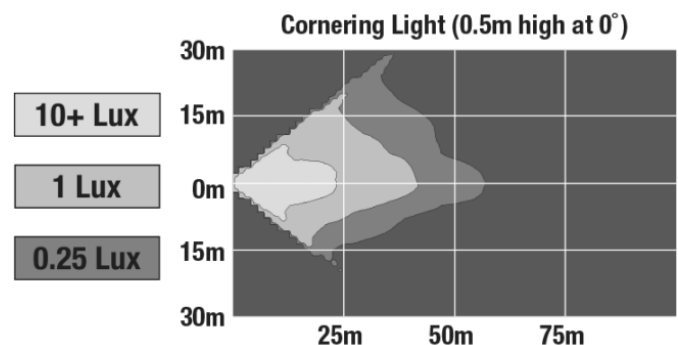

Print date: 2026-05-15

© 2026 J.W. Speaker Corporation • Germantown, WI U.S.A.
www.jwspeaker.com • speaker@jwspeaker.com • 262.251.6660