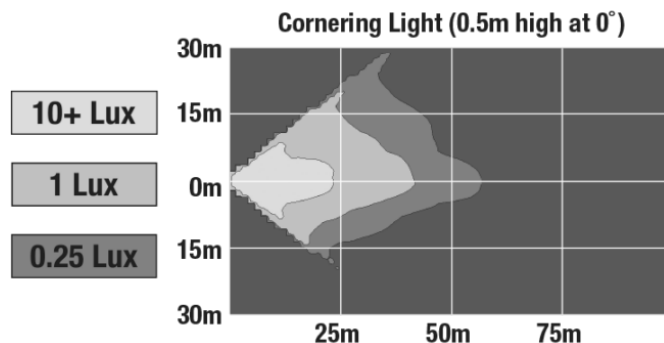

IEC IP67
SAE J852

PHOTOMETRIC SPECIFICATIONS

Raw Lumen Output	2080(CORNERING)
Effective Lumen Output	725(CORNERING)
Candela Output	10200
Nominal LED Color Temperature	5700 K
Beam Pattern(s)	Forward Lighting - Cornering