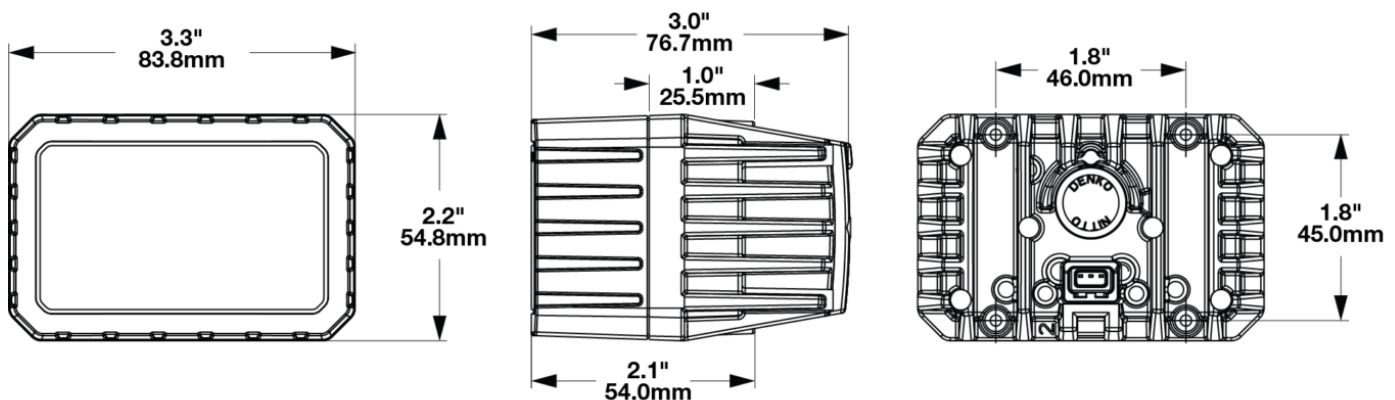

## PRODUCT INFORMATION

<b>Description</b>	12V LED SAE/ECE Cornering Light
<b>Height</b>	54.80 mm / 2.16 in
<b>Width</b>	83.80 mm / 3.3 in
<b>Depth</b>	76.70 mm / 3.02 in
<b>Shape</b>	Rectangle
<b>Outer Lens Material</b>	Polycarbonate
<b>Outer Lens Color</b>	Clear
<b>Housing Material</b>	Die-Cast Aluminum
<b>Housing Color</b>	Black
<b>Bezel Color</b>	N/A
<b>Minimum Operating Temperature</b>	-40 °C / -40 °F
<b>Maximum Operating Temperature</b>	65 °C / 149 °F
<b>Mating Connector</b>	JAE MX19a003s51 3 Pos
<b>Product Weight</b>	0.60 lbs / 0.27 kgs
<b>Shipping Weight</b>	12.50 lbs / 5.67 kgs