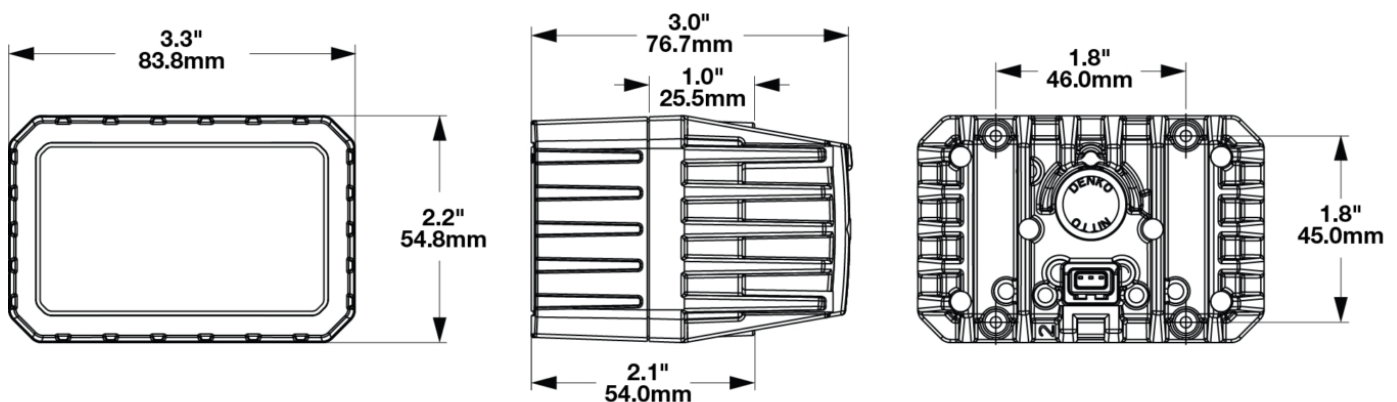

PRODUCT DIMENSIONS

Print date: 2024-11-10

© 2024 J.W. Speaker Corporation • Germantown, WI U.S.A.
www.jwspeaker.com • speaker@jwspeaker.com • 262.251.6660

J.W. SPEAKER
Engineered. Lighting. Solutions.