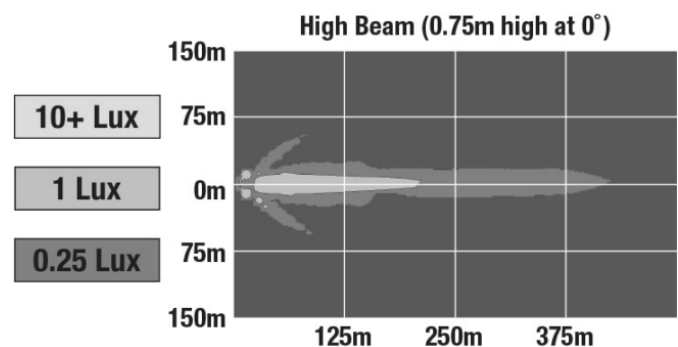

LED Mosaic Modular Lighting System - Model 92

PRODUCT INFORMATION

Description	12V LED SAE High Beam & DRL Headlight (Bulk)
Height	54.80 mm / 2.16 in
Width	83.80 mm / 3.3 in
Depth	76.70 mm / 3.02 in
Shape	Rectangular
Outer Lens Material	Polycarbonate
Outer Lens Color	Clear
Housing Material	Die-Cast Aluminum
Housing Color	Black
Bezel Color	N/A
Minimum Operating Temperature	-40 °C / -40 °F
Maximum Operating Temperature	65 °C / 149 °F
Mating Connector	JAE MX19A003S51 3 Pos
Product Weight	0.55 lbs / 0.25 kgs
Shipping Weight	18.00 lbs / 8.16 kgs

ASABE S608	FMVSS 108 s10.1 (Table XVIII)
FMVSS 108 s7.10	IEC IP67
IEC IP69K	SAE J1623

PHOTOMETRIC SPECIFICATIONS

Raw Lumen Output	1800(High Beam)
Effective Lumen Output	400(High Beam)
Candela Output	46200
Nominal LED Color Temperature	5700 K
Beam Pattern(s)	Forward Lighting - High Beam (DOT/ECE)