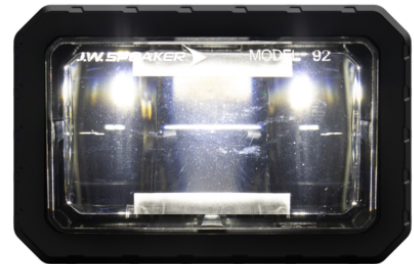

LED Mosaic Modular Lighting System - Model 92

PRODUCT INFORMATION

Description	12V LED SAE High Beam & DRL Headlight (Bulk)
Height	54.80 mm / 2.16 in
Width	83.80 mm / 3.3 in
Depth	76.70 mm / 3.02 in
Shape	Rectangular
Outer Lens Material	Polycarbonate
Outer Lens Color	Clear
Housing Material	Die-Cast Aluminum
Housing Color	Black
Bezel Color	N/A
Minimum Operating Temperature	-40 °C / -40 °F
Maximum Operating Temperature	65 °C / 149 °F
Mating Connector	JAE MX19A003S51 3 Pos
Product Weight	0.55 lbs / 0.25 kgs
Shipping Weight	18.00 lbs / 8.16 kgs

ASABE S608	FMVSS 108 s10.1 (Table XVIII)
FMVSS 108 s7.10	IEC IP67
IEC IP69K	SAE J1623

PHOTOMETRIC SPECIFICATIONS

Raw Lumen Output	1800(High Beam)
Effective Lumen Output	400(High Beam)
Candela Output	46200
Nominal LED Color Temperature	5700 K
Beam Pattern(s)	Forward Lighting - High Beam (DOT/ECE)