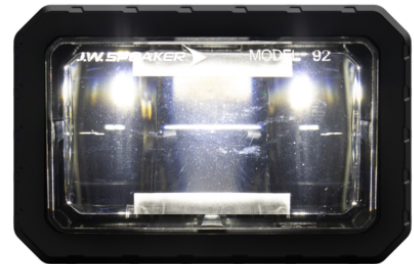

LED Mosaic Modular Lighting System - Model 92

PRODUCT INFORMATION

Description	12V LED SAE High Beam & DRL Headlight
Height	54.80 mm / 2.16 in
Width	83.80 mm / 3.3 in
Depth	76.70 mm / 3.02 in
Shape	Rectangular
Outer Lens Material	Polycarbonate
Outer Lens Color	Clear
Housing Material	Die-Cast Aluminum
Housing Color	Black
Bezel Color	N/A
Minimum Operating Temperature	-40 °C / -40 °F
Maximum Operating Temperature	65 °C / 149 °F
Mating Connector	JAE MX19A003S51 3 Pos
Product Weight	0.55 lbs / 0.25 kgs
Shipping Weight	12.50 lbs / 5.67 kgs

PHOTOMETRIC SPECIFICATIONS

Raw Lumen Output	1800(High Beam)
Effective Lumen Output	400(High Beam)
Candela Output	46200
Nominal LED Color Temperature	5700 K
Beam Pattern(s)	Forward Lighting - High Beam (DOT/ECE)