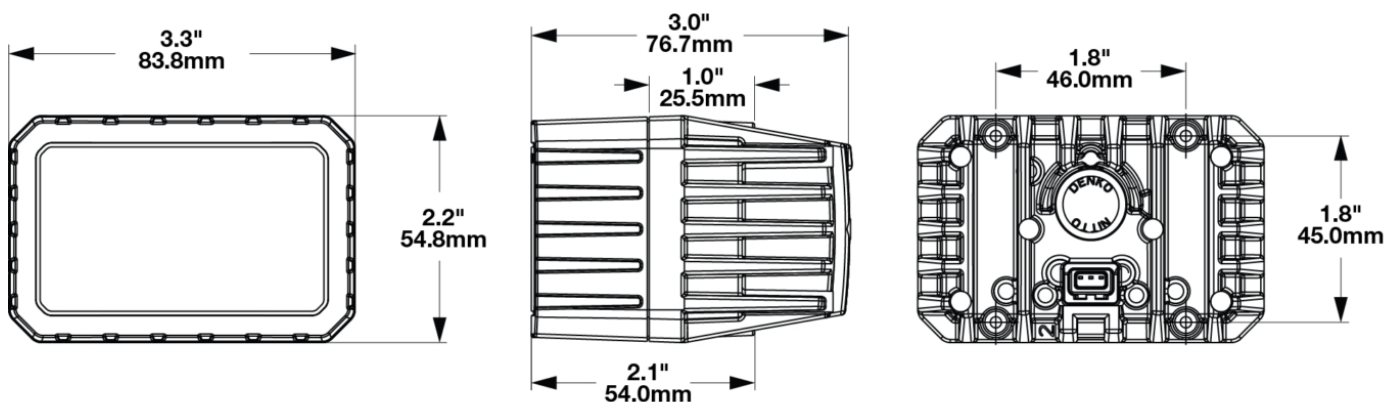

PRODUCT DIMENSIONS

Print date: 2026-05-15

© 2026 J.W. Speaker Corporation • Germantown, WI U.S.A.
www.jwspeaker.com • speaker@jwspeaker.com • 262.251.6660