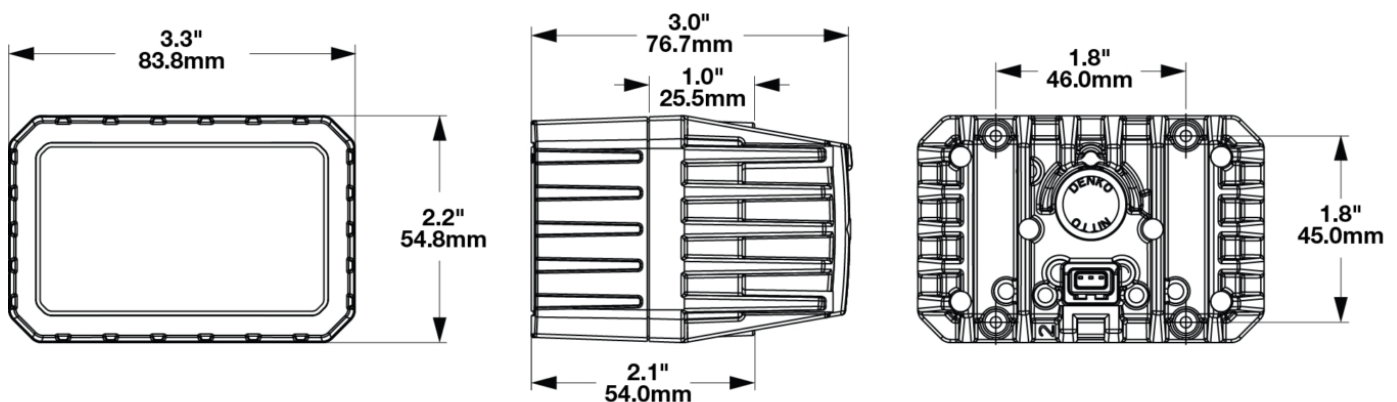

PRODUCT DIMENSIONS

Print date: 2024-11-09

© 2024 J.W. Speaker Corporation • Germantown, WI U.S.A.
www.jwspeaker.com • speaker@jwspeaker.com • 262.251.6660