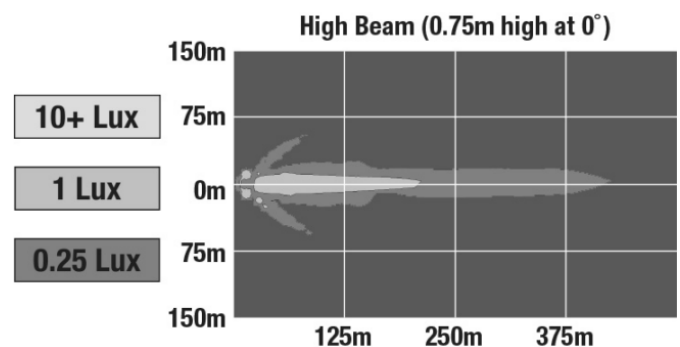

## PRODUCT INFORMATION

<b>Description</b>	12V LED SAE High Beam & DRL Headlight
<b>Height</b>	54.80 mm / 2.16 in
<b>Width</b>	83.80 mm / 3.3 in
<b>Depth</b>	76.70 mm / 3.02 in
<b>Shape</b>	Rectangular
<b>Outer Lens Material</b>	Polycarbonate
<b>Outer Lens Color</b>	Clear
<b>Housing Material</b>	Die-Cast Aluminum
<b>Housing Color</b>	Black
<b>Bezel Color</b>	N/A
<b>Minimum Operating Temperature</b>	-40 °C / -40 °F
<b>Maximum Operating Temperature</b>	65 °C / 149 °F
<b>Mating Connector</b>	JAE MX19A003S51 3 Pos
<b>Product Weight</b>	0.55 lbs / 0.25 kgs
<b>Shipping Weight</b>	12.50 lbs / 5.67 kgs

## ELECTRICAL SPECIFICATIONS

<b>Input Voltage</b>	12V DC
<b>Operating Voltage</b>	10-16V DC
<b>White Wire</b>	High Beam
<b>Black Wire</b>	Ground
<b>Red Wire</b>	DRL
<b>Current Draw</b>	2.0A @ 12V DC (High Beam) 0.1A @ 12V DC (DRL)

## PHOTOMETRIC SPECIFICATIONS

<b>Raw Lumen Output</b>	1800(High Beam)
<b>Effective Lumen Output</b>	400(High Beam)
<b>Candela Output</b>	46200
<b>Nominal LED Color Temperature</b>	5700 K
<b>Beam Pattern(s)</b>	Forward Lighting - High Beam (DOT/ECE)