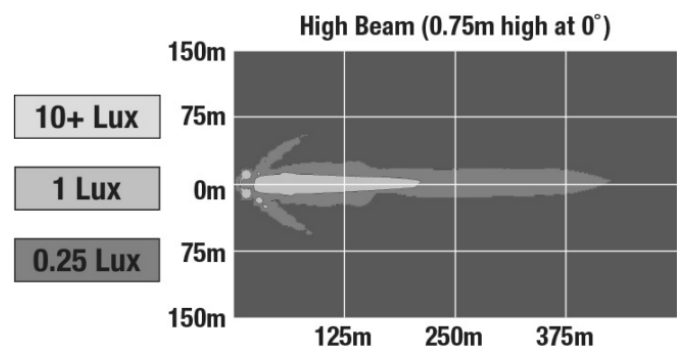

LED Mosaic Modular Lighting System - Model 92

PRODUCT INFORMATION

Description	12V LED SAE High Beam & DRL Headlight
Height	54.80 mm / 2.16 in
Width	83.80 mm / 3.3 in
Depth	76.70 mm / 3.02 in
Shape	Rectangular
Outer Lens Material	Polycarbonate
Outer Lens Color	Clear
Housing Material	Die-Cast Aluminum
Housing Color	Black
Bezel Color	N/A
Minimum Operating Temperature	-40 °C / -40 °F
Maximum Operating Temperature	65 °C / 149 °F
Mating Connector	JAE MX19A003S51 3 Pos
Product Weight	0.55 lbs / 0.25 kgs
Shipping Weight	12.50 lbs / 5.67 kgs

Input Voltage	12V DC
Operating Voltage	10-16V DC
RED Wire	High Beam
Black Wire	Ground
White Wire	DRL
Current Draw	2.0A @ 12V DC (High Beam) 0.1A @ 12V DC (DRL)

REGULATORY STANDARDS COMPLIANCE

ASABE S608	FMVSS 108 s10.1 (Table XVIII)
FMVSS 108 s7.10	IEC IP67
IEC IP69K	SAE J1623

PHOTOMETRIC SPECIFICATIONS

Raw Lumen Output	1800(High Beam)
Effective Lumen Output	400(High Beam)
Candela Output	46200
Nominal LED Color Temperature	5700 K
Beam Pattern(s)	Forward Lighting - High Beam (DOT/ECE)