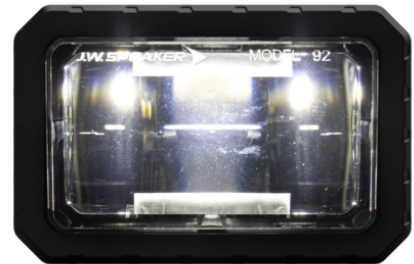

# LED Mosaic Modular Lighting System - Model 92

## PRODUCT INFORMATION

<b>Description</b>	12V LED SAE High Beam & DRL Headlight
<b>Height</b>	54.80 mm / 2.16 in
<b>Width</b>	83.80 mm / 3.3 in
<b>Depth</b>	76.70 mm / 3.02 in
<b>Shape</b>	Rectangular
<b>Outer Lens Material</b>	Polycarbonate
<b>Outer Lens Color</b>	Clear
<b>Housing Material</b>	Die-Cast Aluminum
<b>Housing Color</b>	Black
<b>Bezel Color</b>	N/A
<b>Minimum Operating Temperature</b>	-40 °C / -40 °F
<b>Maximum Operating Temperature</b>	65 °C / 149 °F
<b>Mating Connector</b>	JAE MX19A003S51 3 Pos
<b>Product Weight</b>	0.55 lbs / 0.25 kgs
<b>Shipping Weight</b>	12.50 lbs / 5.67 kgs