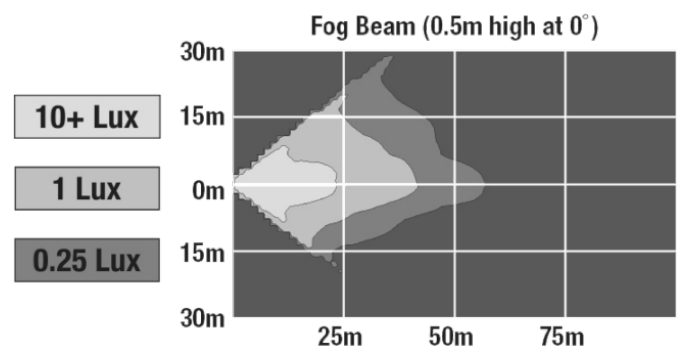

IEC IP67
SAE J583

PHOTOMETRIC SPECIFICATIONS

Raw Lumen Output	2080(Fog)
Effective Lumen Output	725(Fog)
Candela Output	10200
Nominal LED Color Temperature	5700 K
Beam Pattern(s)	Forward Lighting - Fog

Print date: 2026-06-17