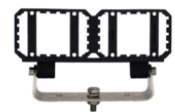

ACCESSORIES

Part Number
3200531
Wire Harness, 2.5M
JAE 3-pin

Part Number
8200831
Mounting Hardware Kit
for Mosaic

Part Number
8201031
Single Pedestal Mount
Kit for Mosaic

Part Number
8201041
Tall Mounting
Hardware Kit for
Mosaic