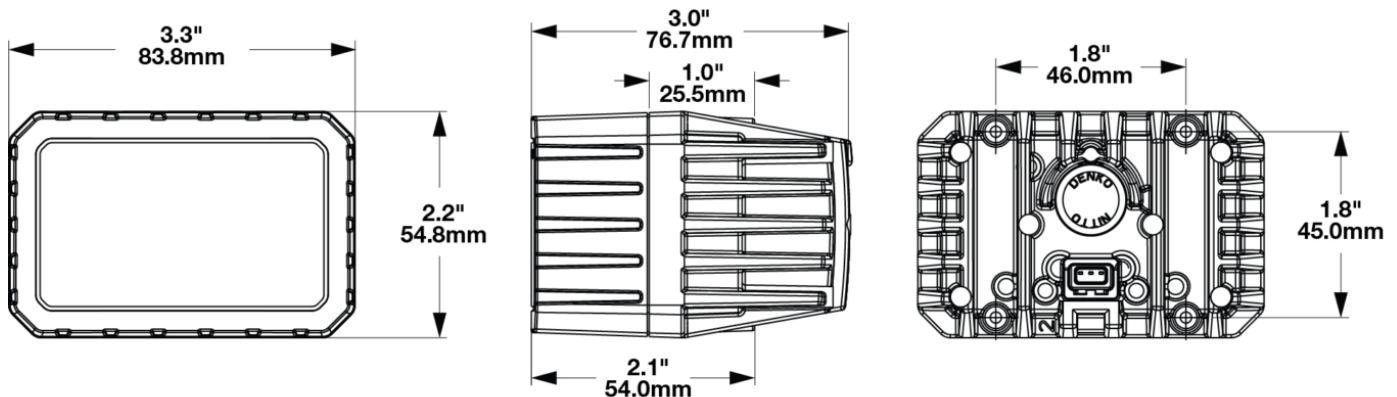

PRODUCT DIMENSIONS

Print date: 2026-06-09

© 2026 J.W. Speaker Corporation • Germantown, WI U.S.A.
www.jwspeaker.com • speaker@jwspeaker.com • 262.251.6660

J.W. SPEAKER
Engineered. Lighting. Solutions.