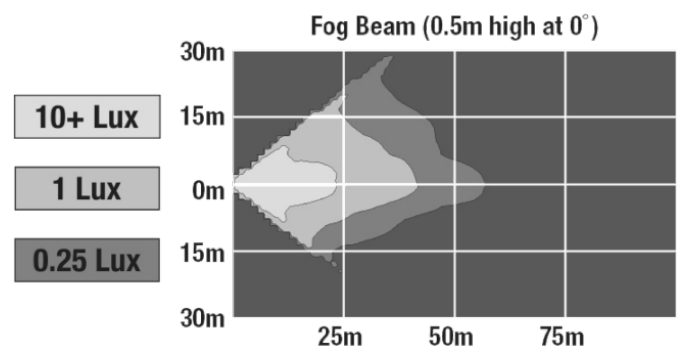

IEC IP67
SAE J583

PHOTOMETRIC SPECIFICATIONS

Raw Lumen Output	2080(Fog)
Effective Lumen Output	725(Fog)
Candela Output	10200
Nominal LED Color Temperature	5700 K
Beam Pattern(s)	Forward Lighting - Fog

Print date: 2026-04-24