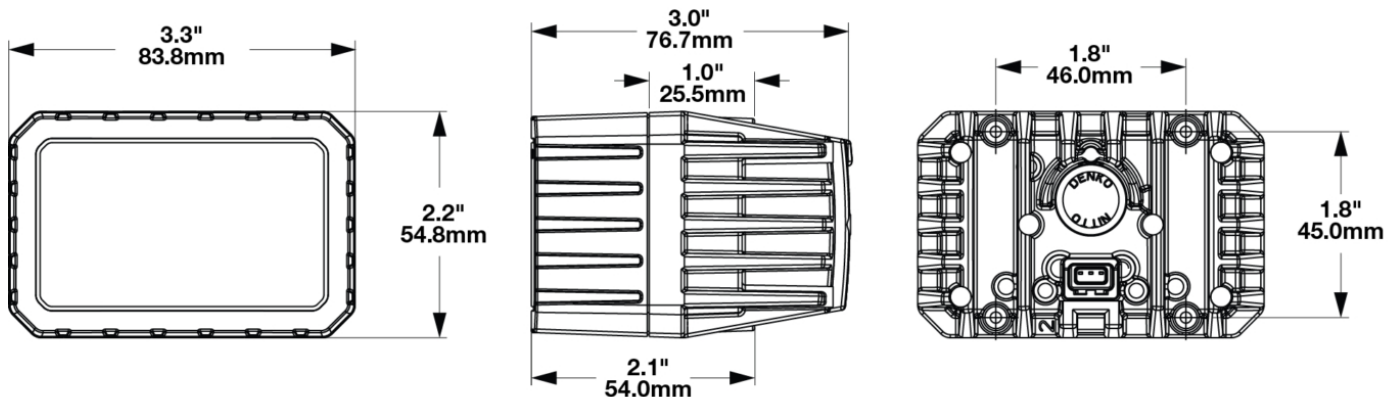

PRODUCT DIMENSIONS

Print date: 2024-11-09

© 2024 J.W. Speaker Corporation • Germantown, WI U.S.A.
www.jwspeaker.com • speaker@jwspeaker.com • 262.251.6660