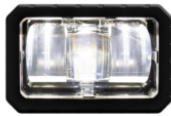

RELATED PRODUCTS

Part Number
0347971
12-24V LED DOT/ECE
DI & DRL Light

Part Number
0530293
12V LED Fog Light - 2
Light Kit with Mount &
Wire Harness

Part Number
0530303
24V LED Fog Light - 2
Light Kit with Mount &
Wire Harness

Part Number
0530313
24V LED High Beam &
Front Position - 2 Light
Kit with Mount & Wire
Harness

Part Number
0530993
12V LED High Beam &
Front Position - 2 Light
Kit with Mount & Wire
Harness

Part Number
0556831
12V LED SAE High
Beam & DRL Headlight