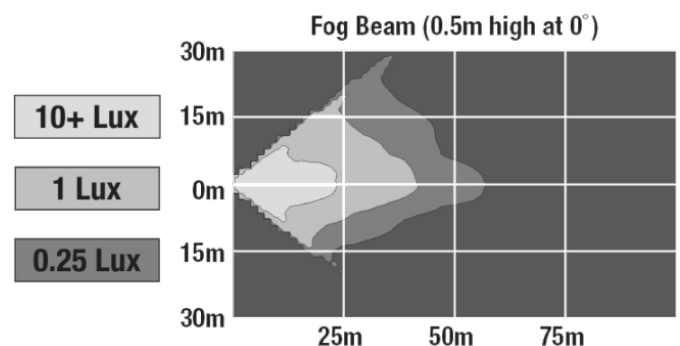

IEC IP67
SAE J583

PHOTOMETRIC SPECIFICATIONS

Raw Lumen Output	2080(Fog)
Effective Lumen Output	725(Fog)
Candela Output	10200
Nominal LED Color Temperature	5700 K
Beam Pattern(s)	Forward Lighting - Fog

Print date: 2024-11-09