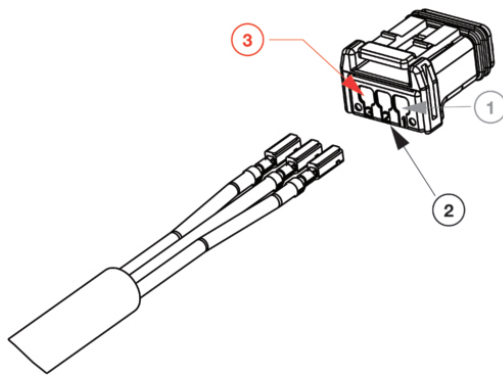

LED Mosaic Modular Lighting System - Model 92

PRODUCT DIMENSIONS

HIGH BEAM & FRONT POSITION

PIN	FUNCTION	COLOR
PIN 1	HIGH BEAM	WHITE
PIN 2	GROUND	BLACK
PIN 3	FRONT POSITION	RED

ELECTRICAL SPECIFICATIONS

Input Voltage	24V DC
Operating Voltage	18-36V DC
WHITE Wire	HIGH BEAM
BLACK Wire	GROUND
RED Wire	FRONT POSITION
Current Draw	0.70A @ 24V DC (HIGH BEAM) 0.09A @ 24V DC (FRONT POSITION)

Print date: 2026-04-24

© 2026 J.W. Speaker Corporation • Germantown, WI U.S.A.
www.jwspeaker.com • speaker@jwspeaker.com • 262.251.6660