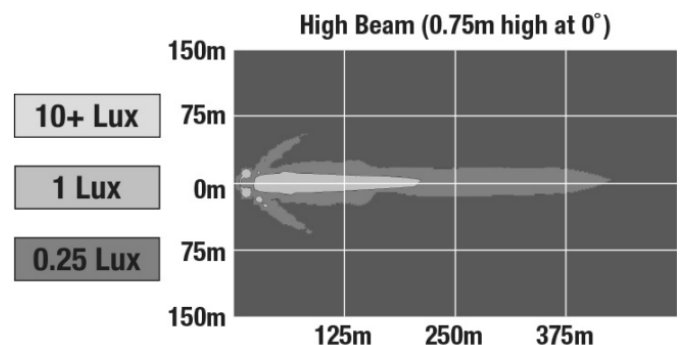

ADDITIONAL INFORMATION

KIT INCLUDES:

0560121 - Model 92, 24V High Beam Lamp (QTY 2)
3200531 - Wire Harness, 2.5M JAE 3-pin (QTY 2)
8201031 - Single Pedestal Mount Bracket (QTY 2)
(PLEASE NOTE: Kit components are NOT assembled, but provided in a bag)

PRODUCT WARNINGS

For California residents:

⚠ **WARNING:** Cancer and reproductive harm - www.P65Warnings.ca.gov.

⚠ **AVERTISSEMENT:** Cancer et effet nocif sur la reproduction - www.P65Warnings.ca.gov.

Print date: 2026-06-05

© 2026 J.W. Speaker Corporation • Germantown, WI U.S.A.
www.jwspeaker.com • speaker@jwspeaker.com • 262.251.6660