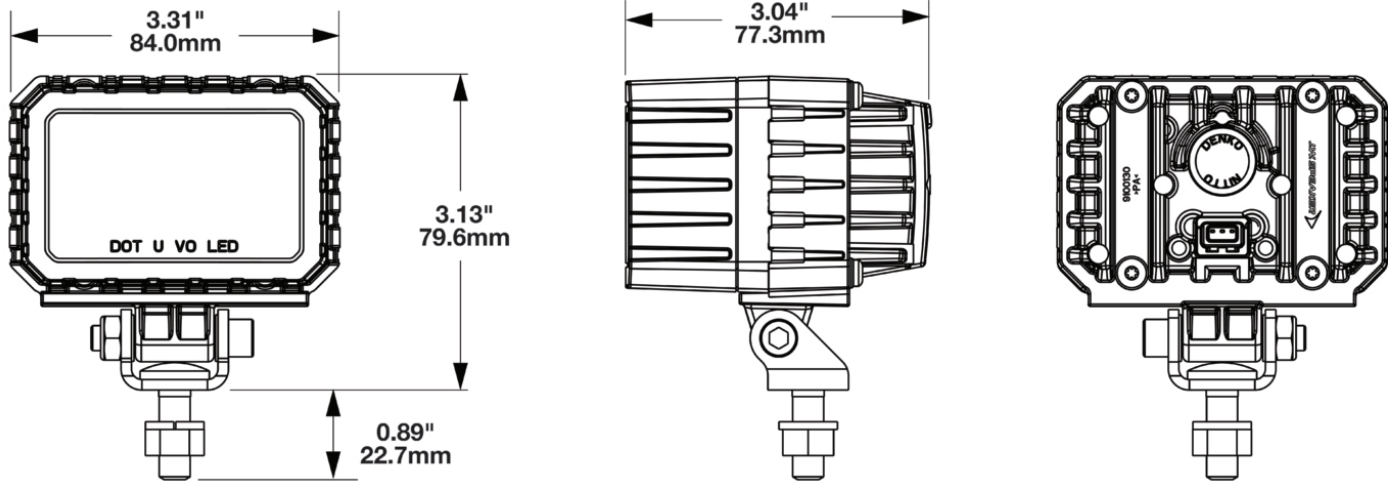

## PRODUCT INFORMATION

---

<b>Description</b>	24V LED High Beam & Front Position - 2 Light Kit with Mount & Wire Harness
<b>Height</b>	54.80 mm / 2.16 in
<b>Width</b>	83.80 mm / 3.3 in
<b>Depth</b>	76.70 mm / 3.02 in
<b>Shape</b>	Rectangular
<b>Outer Lens Material</b>	Polycarbonate
<b>Outer Lens Color</b>	Clear
<b>Housing Material</b>	Die-Cast Aluminum
<b>Housing Color</b>	Black
<b>Bezel Color</b>	N/A
<b>Minimum Operating Temperature</b>	-40 °C / -40 °F
<b>Maximum Operating Temperature</b>	65 °C / 149 °F
<b>Mating Connector</b>	JAE MX19A003S51 3 POS
<b>Product Weight</b>	0.55 lbs / 0.25 kgs
<b>Shipping Weight</b>	2.14 lbs / 0.97 kgs

## PRODUCT DIMENSIONS