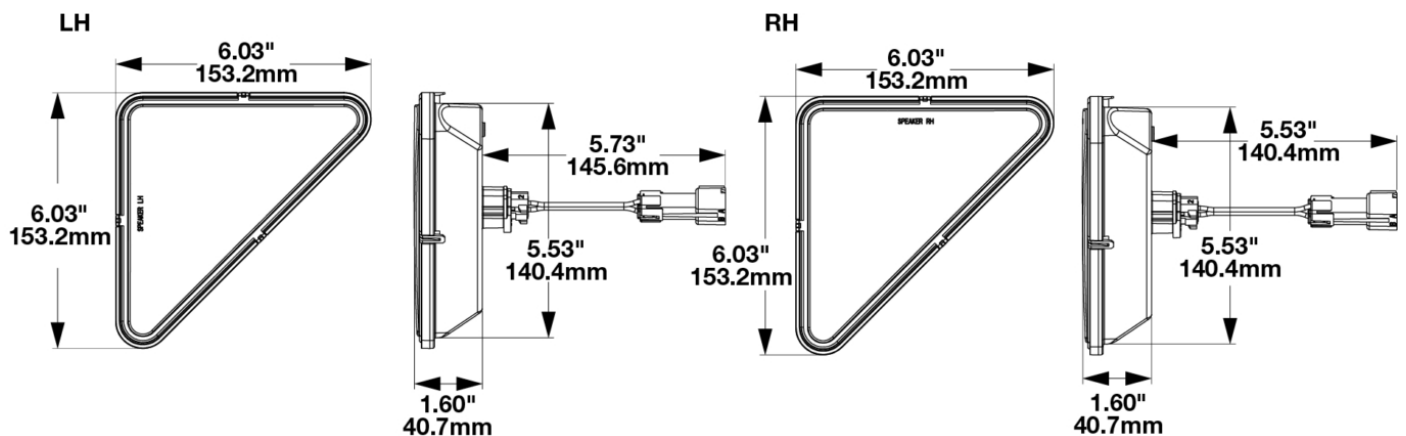

Model Bobcat LED Headlight

PRODUCT INFORMATION

| | |
|--------------------------------------|---|
| Description | 12/24V Bobcat LH & RH LED Headlight - 2 Light Kit |
| Height | 140.10 mm / 5.52 in |
| Width | 153.16 mm / 6.03 in |
| Depth | 40.68 mm / 1.6 in |
| Outer Lens Material | Polycarbonate |
| Outer Lens Color | Clear |
| Housing Material | Polycarbonate |
| Housing Color | Black |
| Bezel Color | Clear |
| Minimum Operating Temperature | -40 °C / -40 °F |
| Maximum Operating Temperature | 65 °C / 149 °F |
| Connector or Wiring | Integrated 2-Pin Deutsch Weather-Proof Socket (DT04-2P) |
| Mating Connector | Connector Metri PE12059450-B BLACK 2-pin |
| Product Weight | 1.62 lbs / 0.73 kgs |
| Shipping Weight | 0.25 lbs / 0.11 kgs |

BOBCAT RIGHT HAND HEADLIGHT

BOBCAT LEFT HAND HEADLIGHT

PRODUCT DIMENSIONS

Print date: 2026-06-13

© 2026 J.W. Speaker Corporation • Germantown, WI U.S.A.
 www.jwspeaker.com • speaker@jwspeaker.com • 262.251.6660

J.W. SPEAKER
 Engineered. Lighting. Solutions.

Model Bobcat LED Headlight

ELECTRICAL SPECIFICATIONS

| | |
|-----------------------------------|--------------------------------|
| Input Voltage | 12-24V DC |
| Operating Voltage | 9-32V DC |
| Transient Spike Protection | 330V Peak @ 1 HZ-100 Pulses |
| Black Wire | Ground |
| Red Wire | Power |
| Current Draw | 2.2A @ 12V DC 1.1A @ 24V DC |