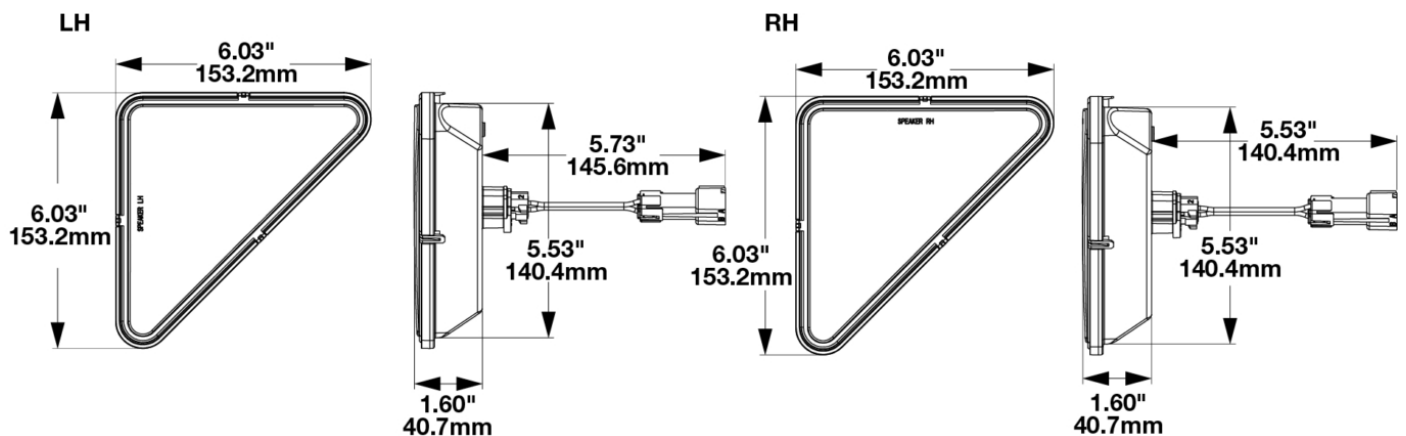

PRODUCT DIMENSIONS

Print date: 2026-04-03

© 2026 J.W. Speaker Corporation • Germantown, WI U.S.A.
www.jwspeaker.com • speaker@jwspeaker.com • 262.251.6660

J.W. SPEAKER
Engineered. Lighting. Solutions.