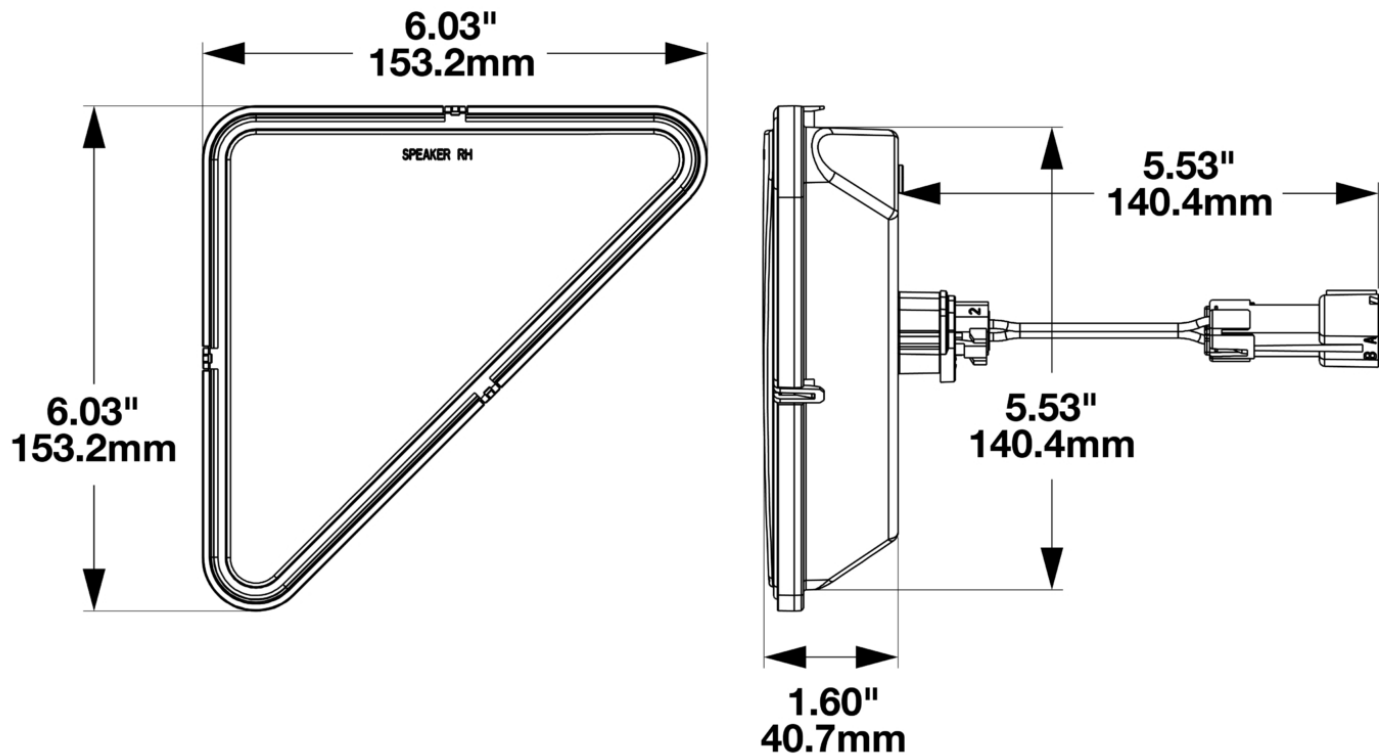

## PRODUCT INFORMATION

---

<b>Description</b>	12/24V Bobcat Right-Hand LED Headlight
<b>Height</b>	153.00 mm / 6.02 in
<b>Width</b>	153.00 mm / 6.02 in
<b>Depth</b>	41.00 mm / 1.61 in
<b>Shape</b>	Triangle
<b>Outer Lens Material</b>	Polycarbonate
<b>Outer Lens Color</b>	Clear
<b>Housing Material</b>	Polycarbonate
<b>Housing Color</b>	Black
<b>Minimum Operating Temperature</b>	-40 °C / -40 °F
<b>Maximum Operating Temperature</b>	65 °C / 149 °F
<b>Connector or Wiring</b>	Integrated 2-Pin Deutsch Weather-Proof Socket (DT04-2P)
<b>Mating Connector</b>	Connector Metri PE12059450-B BLACK 2-pin
<b>Product Weight</b>	0.81 lbs / 0.37 kgs
<b>Shipping Weight</b>	1.06 lbs / 0.48 kgs

## PRODUCT DIMENSIONS