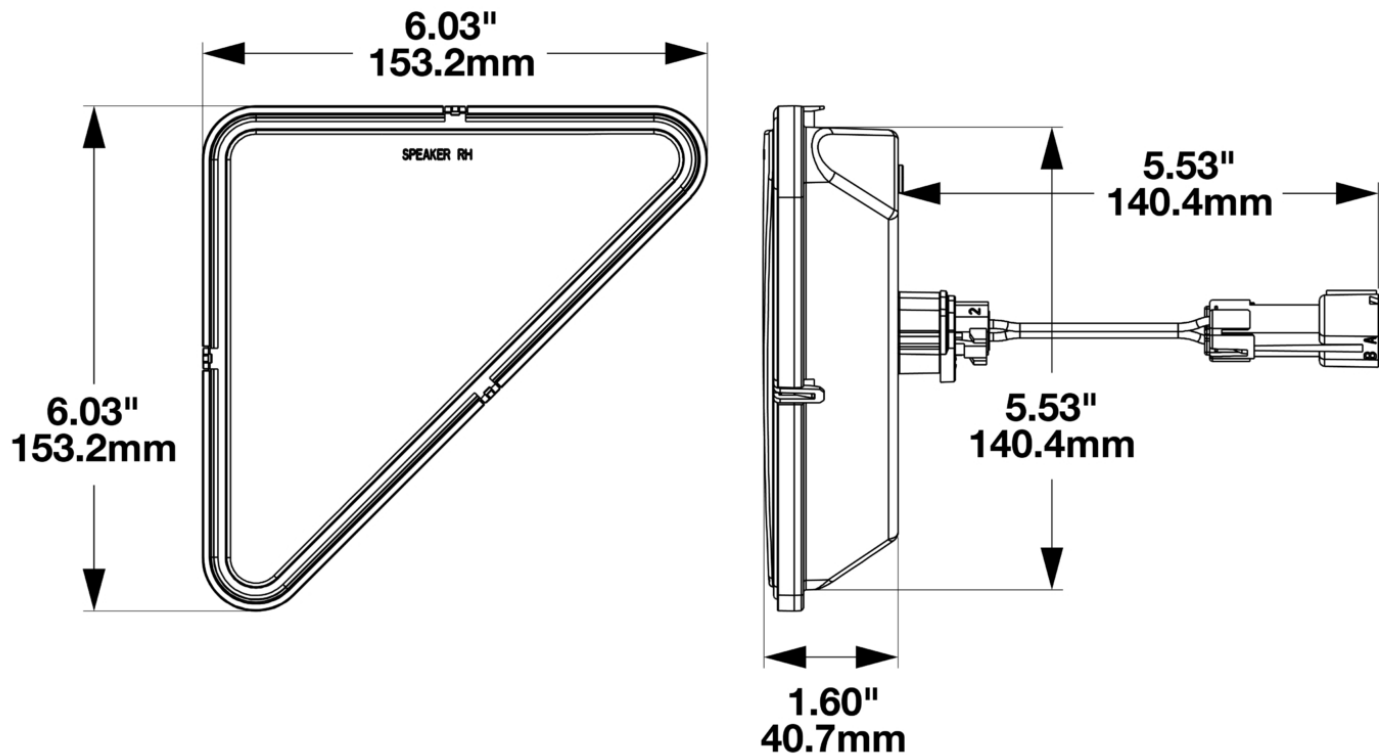

Model Bobcat LED Headlight

PRODUCT DIMENSIONS

ELECTRICAL SPECIFICATIONS

Input Voltage	12/24V DC
Operating Voltage	9-32V DC
Transient Spike Protection	330V Peak @ 1 HZ-100 Pulses
Black Wire	Ground
Red Wire	Power
Current Draw	2.2A @ 12V DC 1.1A @ 24V DC

Print date: 2026-06-08

© 2026 J.W. Speaker Corporation • Germantown, WI U.S.A.
www.jwspeaker.com • speaker@jwspeaker.com • 262.251.6660