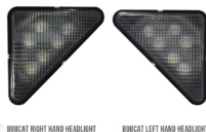

Part Number
100093
12/24V Bobcat LH &
RH LED Headlight - 2
Light Kit

Print date: 2026-05-18

© 2026 J.W. Speaker Corporation • Germantown, WI U.S.A.
www.jwspeaker.com • speaker@jwspeaker.com • 262.251.6660