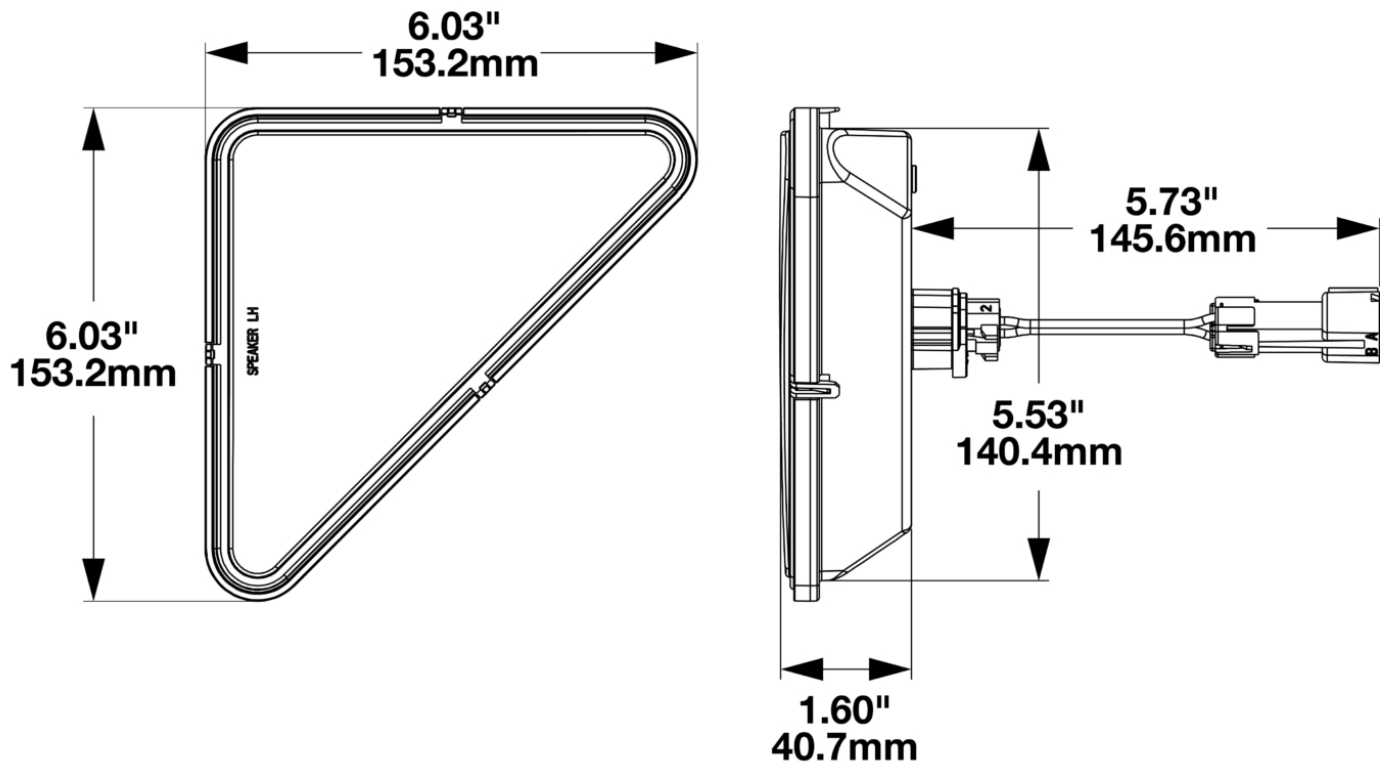

Model Bobcat LED Headlight

PRODUCT DIMENSIONS

ELECTRICAL SPECIFICATIONS

Input Voltage	12/24V DC
Operating Voltage	9-32V DC
Transient Spike Protection	330V Peak @ 1 HZ-100 Pulses
Black Wire	Ground
Red Wire	Power
Current Draw	2.2A @ 12V DC 1.1A @ 24V DC

Print date: 2026-06-08

© 2026 J.W. Speaker Corporation • Germantown, WI U.S.A.
www.jwspeaker.com • speaker@jwspeaker.com • 262.251.6660