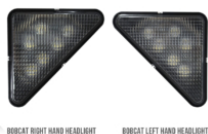

Part Number
1000093
12/24V Bobcat LH &
RH LED Headlight - 2
Light Kit

Print date: 2026-04-27

© 2026 J.W. Speaker Corporation • Germantown, WI U.S.A.
www.jwspeaker.com • speaker@jwspeaker.com • 262.251.6660

J.W. SPEAKER
Engineered. Lighting. Solutions.