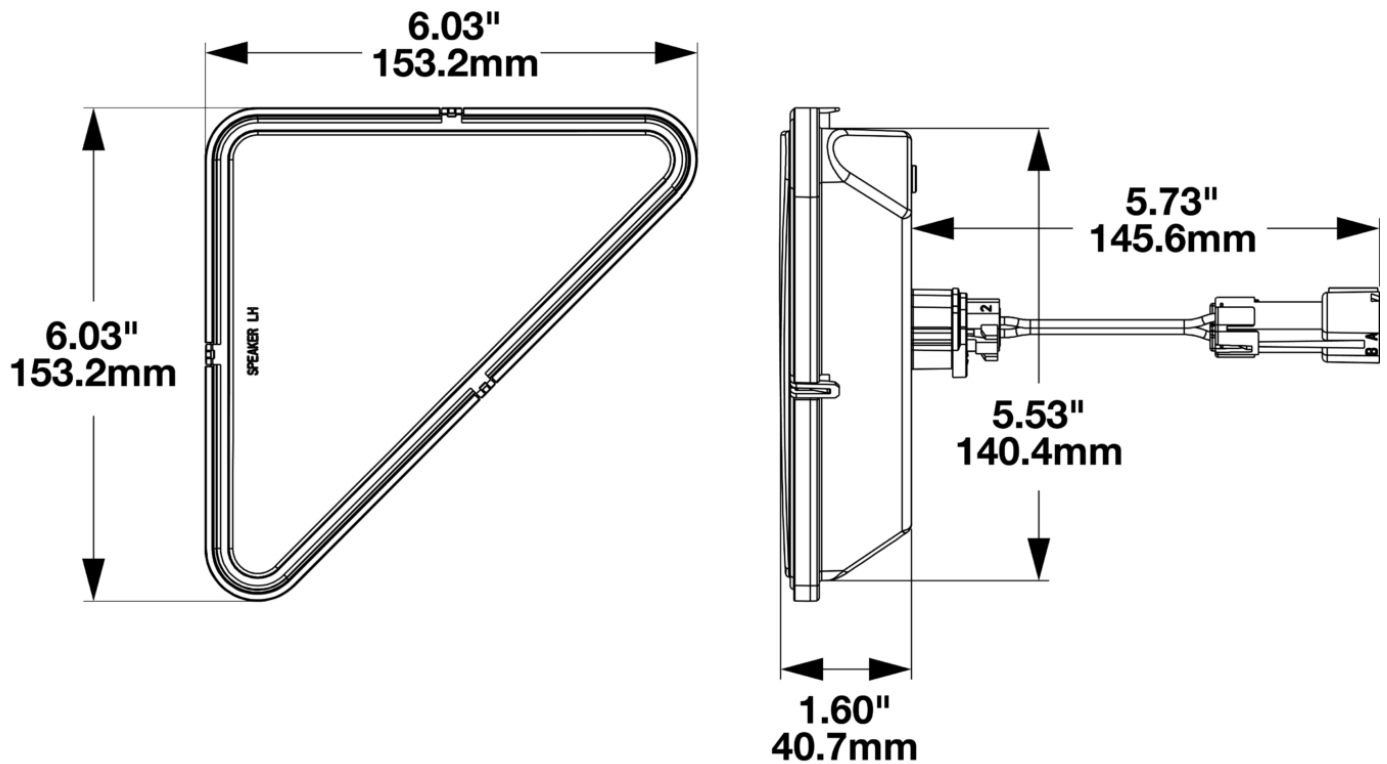

Model Bobcat LED Headlight

PRODUCT DIMENSIONS

ELECTRICAL SPECIFICATIONS

Input Voltage	12/24V DC
Operating Voltage	9-32V DC
Transient Spike Protection	330V Peak @ 1 HZ-100 Pulses
Black Wire	Ground
Red Wire	Power
Current Draw	2.2A @ 12V DC 1.1A @ 24V DC

Print date: 2026-04-03

© 2026 J.W. Speaker Corporation • Germantown, WI U.S.A.
www.jwspeaker.com • speaker@jwspeaker.com • 262.251.6660