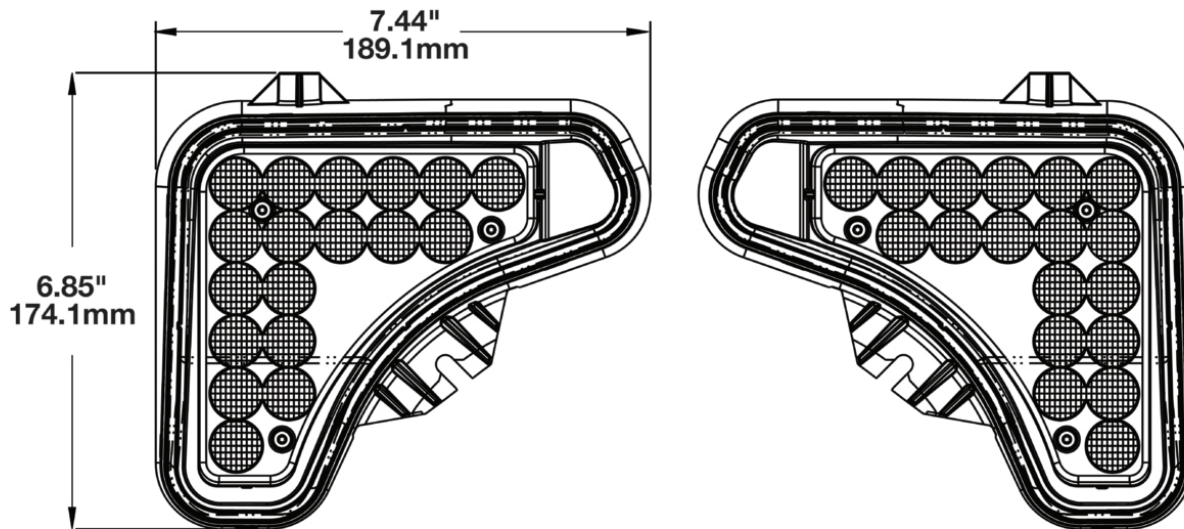

Model BOBCAT GEN 5 LED Headlight

PRODUCT INFORMATION

Description	12V Gen 5 Bobcat LED Flood Headlight, LH
Height	174.00 mm / 6.85 in
Width	189.00 mm / 7.44 in
Depth	152.00 mm / 5.98 in
Shape	Stylized
Outer Lens Material	Polycarbonate
Outer Lens Color	Clear
Housing Material	Nylon
Housing Color	Black
Minimum Operating Temperature	-40 °C / -40 °F
Maximum Operating Temperature	65 °C / 149 °F
Mating Connector	PE 12124819
Product Weight	1.17 lbs / 0.53 kgs
Shipping Weight	1.65 lbs / 0.75 kgs
Additional Information	Direct replacement for OEM Bobcat part Numbers: 7251341, 7138041, 7399583 (Left-hand Headlights) 7251340, 7138040, 7399582 (Right-hand Headlights)

PRODUCT DIMENSIONS

ELECTRICAL SPECIFICATIONS

Input Voltage	12V DC
Operating Voltage	10 - 16V DC
Transient Spike Protection	150V Peak @ 1 HZ-100 Pul
Current Draw	1.50A @ 12V DC (Flood)

REGULATORY STANDARDS COMPLIANCE

PHOTOMETRIC SPECIFICATIONS

Raw Lumen Output	1728
Effective Lumen Output	1050
Nominal LED Color Temperature	5000 K
Beam Pattern(s)	Forward Lighting - Flood (Medium)

PRODUCT WARNINGS

For California residents: