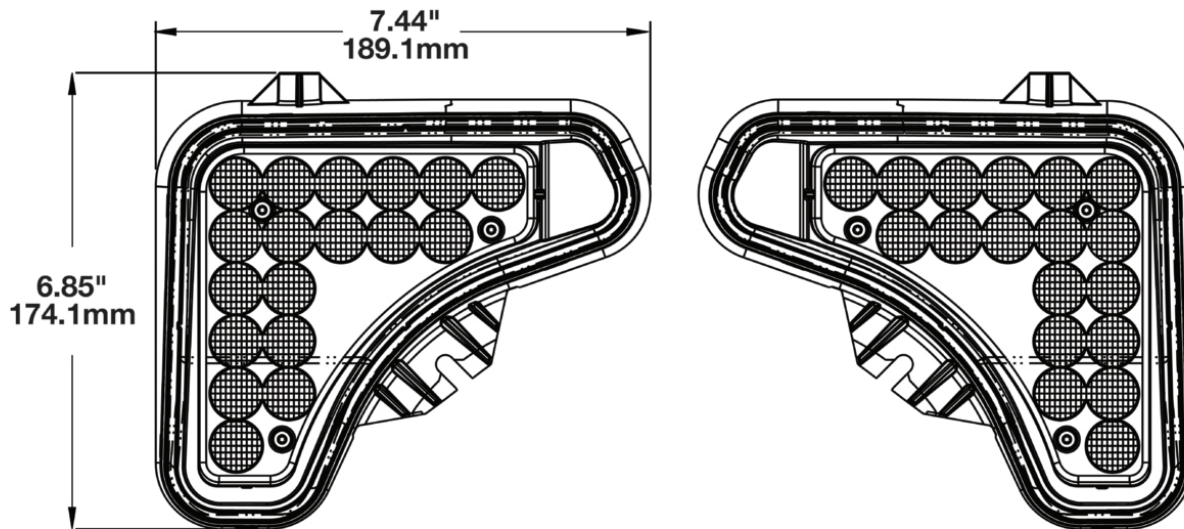

Model BOBCAT GEN 5 LED Headlight

PRODUCT INFORMATION

Description	12V Gen 5 Bobcat LED Flood Headlight, LH & RH Kit
Height	174.00 mm / 6.85 in
Width	189.00 mm / 7.44 in
Depth	152.00 mm / 5.98 in
Shape	Stylized
Outer Lens Material	Polycarbonate
Outer Lens Color	Clear
Housing Material	Nylon
Housing Color	Black
Minimum Operating Temperature	-40 °C / -40 °F
Maximum Operating Temperature	65 °C / 149 °F
Mating Connector	PE 12124819
Product Weight	1.17 lbs / 0.53 kgs
Shipping Weight	3.00 lbs / 1.36 kgs
Additional Information	Direct replacement for OEM Bobcat part Numbers: 7251341, 7138041, 7399583 (Left-hand Headlights) 7251340, 7138040, 7399582 (Right-hand Headlights)

Model BOBCAT GEN 5 LED Headlight

PRODUCT DIMENSIONS

ELECTRICAL SPECIFICATIONS

Input Voltage	12V DC
Operating Voltage	10 - 16V DC
Transient Spike Protection	150V Peak @ 1 HZ-100 Pul
Current Draw	1.50A @ 12V DC (Flood)

PHOTOMETRIC SPECIFICATIONS

Raw Lumen Output	1728
Effective Lumen Output	1050
Nominal LED Color Temperature	5000 K
Beam Pattern(s)	Forward Lighting - Flood (Medium)

PRODUCT WARNINGS

For California residents: