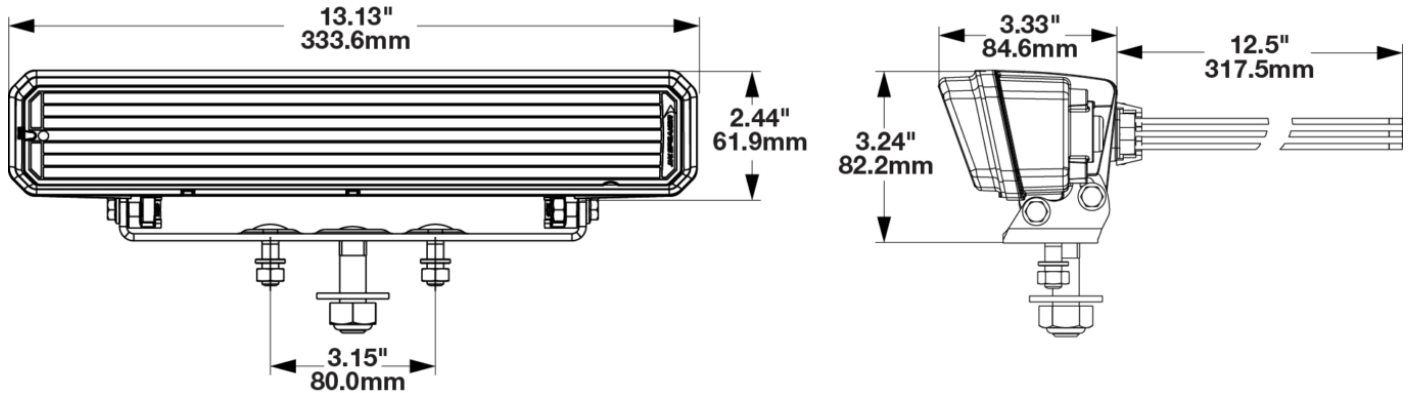

LED Low Profile Snowplow Lights - Model 9900 LP

PRODUCT INFORMATION

Description	12-24V ECE LHT Heated Low Profile Headlight - 2 Light Kit
Height	83.00 mm / 3.27 in
Width	334.00 mm / 13.15 in
Depth	85.00 mm / 3.35 in
Shape	Rectangular
Outer Lens Material	Polycarbonate
Outer Lens Color	Clear
Housing Material	Aluminum
Housing Color	Black
Bezel Color	Black
Mounting Hardware Description	(x2) M8-1.25 x 25mm SS Carriage Bolt
Mounting Type	Universal Pedestal Mount
Retrofits	Pedestal mount snow plow lights
Minimum Operating Temperature	-30 °C / -22 °F
Maximum Operating Temperature	55 °C / 131 °F
Connector or Wiring	6-Pin Delphi (#12052848)
Mating Connector	Delphi (#12052848)
Product Weight	4.30 lbs / 1.95 kgs
Shipping Weight	7.60 lbs / 3.45 kgs

PRODUCT DIMENSIONS

ELECTRICAL SPECIFICATIONS

Input Voltage	12-24V DC
Operating Voltage	9-30V DC
Transient Spike Protection	150V Peak @ 1 HZ-100 Pulses
Red Wire	Front Position
Black Wire	Ground
White Wire	High Beam
Yellow Wire	Low Beam
Blue Wire	DRL
Orange Wire	Turn
Current Draw	5.00A @ 12V DC (High Beam) 3.50A @ 12V DC (Low Beam) 2.00A @ 12V DC (Front Position) 2.50A @ 12V DC (DRL) 1.20A @ 12V DC (Turn) 3.00A @ 24V DC (High Beam) 2.25A @ 24V DC (Low Beam) 1.50A @ 24V DC (Front Position) 1.75A @ 24V DC (DRL) 0.75A @ 24V DC (Turn)