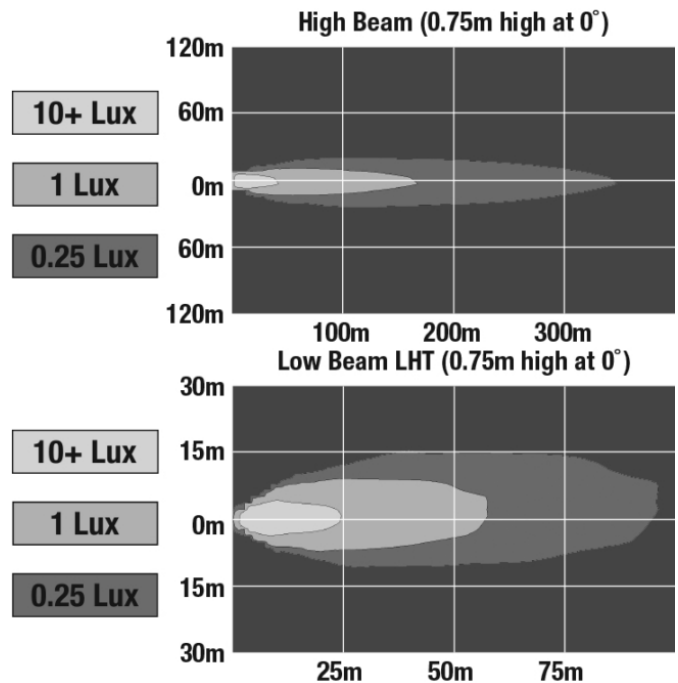

## PRODUCT DIMENSIONS

## PHOTOMETRIC SPECIFICATIONS

<b>Raw Lumen Output</b>	4,300 (High Beam); 2,370 (Low)
<b>Effective Lumen Output</b>	1,060 (High Beam); 587 (Low)
<b>Candela Output</b>	58,000
<b>Beam Pattern(s)</b>	Forward Lighting - Daytime Running Light Forward Lighting - High Beam (ECE) Forward Lighting - Low Beam (ECE Left Hand) Signalization - Front Position Signalization - Turn (Front)