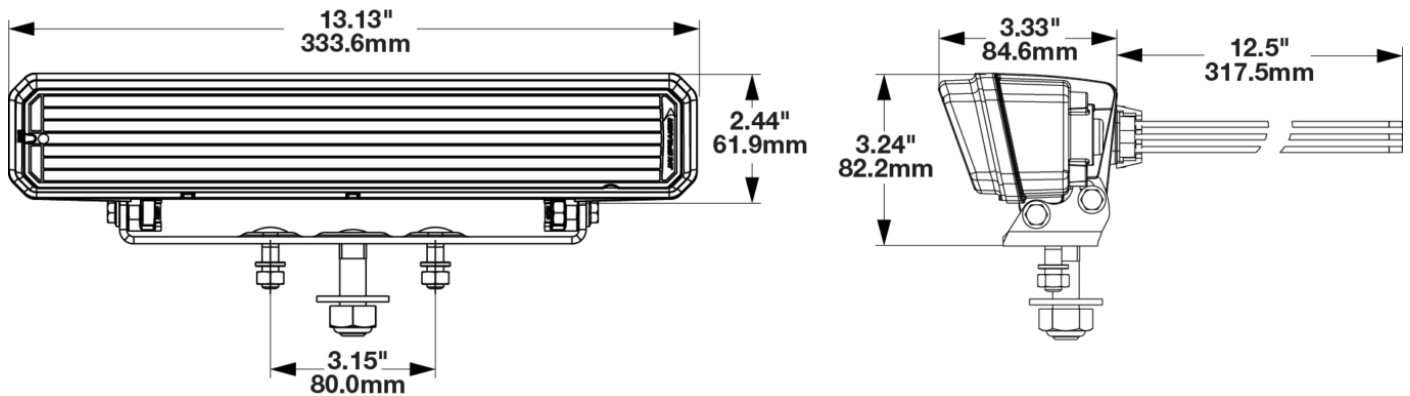

## PRODUCT INFORMATION

<b>Description</b>	12-24V ECE LHT Heated Low Profile Headlight - 2 Light Kit
<b>Height</b>	83.00 mm / 3.27 in
<b>Width</b>	334.00 mm / 13.15 in
<b>Depth</b>	85.00 mm / 3.35 in
<b>Shape</b>	Rectangular
<b>Outer Lens Material</b>	Polycarbonate
<b>Outer Lens Color</b>	Clear
<b>Housing Material</b>	Aluminum
<b>Housing Color</b>	Black
<b>Bezel Color</b>	Black
<b>Mounting Hardware Description</b>	(x2) M8-1.25 x 25mm SS Carriage Bolt
<b>Mounting Type</b>	Universal Pedestal Mount
<b>Retrofits</b>	Pedestal mount snow plow lights
<b>Minimum Operating Temperature</b>	-30 °C / -22 °F
<b>Maximum Operating Temperature</b>	55 °C / 131 °F
<b>Connector or Wiring</b>	6-Pin Delphi (#12052848)
<b>Mating Connector</b>	Delphi (#12052848)
<b>Product Weight</b>	4.30 lbs / 1.95 kgs
<b>Shipping Weight</b>	7.60 lbs / 3.45 kgs

## PRODUCT DIMENSIONS