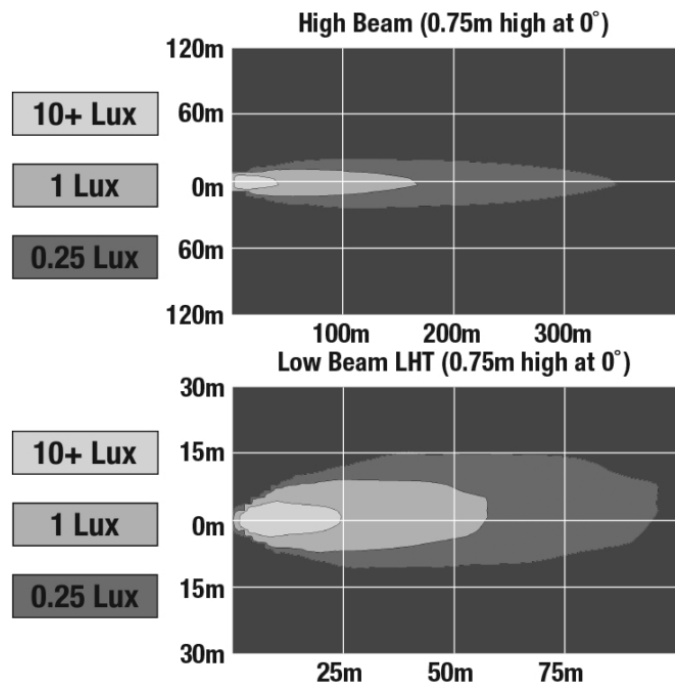

PRODUCT DIMENSIONS

ELECTRICAL SPECIFICATIONS

Input Voltage	12-24V DC
Operating Voltage	9-30V DC
Transient Spike Protection	150V Peak @ 1 HZ-100 Pulses
Red Wire	Front Position
Black Wire	Ground
White Wire	High Beam
Yellow Wire	Low Beam
Blue Wire	DRL
Orange Wire	Turn
Current Draw	5.00A @ 12V DC (High Beam) 3.50A @ 12V DC (Low Beam) 2.00A @ 12V DC (Front Position) 2.50A @ 12V DC (DRL) 1.20A @ 12V DC (Turn) 3.00A @ 24V DC (High Beam) 2.25A @ 24V DC (Low Beam) 1.50A @ 24V DC (Front Position) 1.75A @ 24V DC (DRL) 0.75A @ 24V DC (Turn)

Buy America Standards	ECE Reg 112
ECE Reg 6	ECE Reg 7
ECE Reg 87	Eco Friendly

PHOTOMETRIC SPECIFICATIONS

Raw Lumen Output	4,300 (High Beam); 2,370 (Low)
Effective Lumen Output	1,060 (High Beam); 587 (Low)
Candela Output	58,000
Beam Pattern(s)	Forward Lighting - Daytime Running Light Forward Lighting - High Beam (ECE) Forward Lighting - Low Beam (ECE Left Hand) Signalization - Front Position Signalization - Turn (Front)