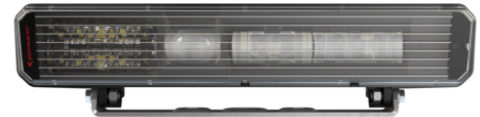

# LED Snow Plow Lights - Model 9900 LP

## PRODUCT INFORMATION

<b>Description</b>	12-24V ECE LHT Heated Low Profile Headlight - 2 Light Kit
<b>Height</b>	83.00 mm / 3.27 in
<b>Width</b>	334.00 mm / 13.15 in
<b>Depth</b>	85.00 mm / 3.35 in
<b>Shape</b>	Rectangular
<b>Outer Lens Material</b>	Polycarbonate
<b>Outer Lens Color</b>	Clear
<b>Housing Material</b>	Aluminum
<b>Housing Color</b>	Black
<b>Bezel Color</b>	Black
<b>Mounting Hardware Description</b>	(x2) M8-1.25 x 25mm SS Carriage Bolt
<b>Mounting Type</b>	Universal Pedestal Mount
<b>Retrofits</b>	Pedestal mount snow plow lights
<b>Minimum Operating Temperature</b>	-30 °C / -22 °F
<b>Maximum Operating Temperature</b>	55 °C / 131 °F
<b>Connector or Wiring</b>	6-Pin Delphi (#12052848)
<b>Mating Connector</b>	Delphi (#12052848)
<b>Product Weight</b>	4.30 lbs / 1.95 kgs
<b>Shipping Weight</b>	7.60 lbs / 3.45 kgs