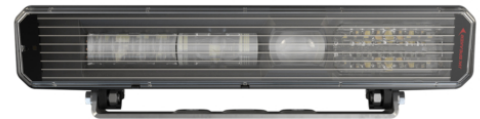

# LED Snow Plow Lights - Model 9900 LP

## PRODUCT INFORMATION

<b>Description</b>	12-24V ECE LHT Heated Low Profile Headlight - 2 Light Kit
<b>Height</b>	83.00 mm / 3.27 in
<b>Width</b>	334.00 mm / 13.15 in
<b>Depth</b>	85.00 mm / 3.35 in
<b>Shape</b>	Rectangular
<b>Outer Lens Material</b>	Polycarbonate
<b>Outer Lens Color</b>	Clear
<b>Housing Material</b>	Aluminum
<b>Housing Color</b>	Black
<b>Bezel Color</b>	Black
<b>Mounting Hardware Description</b>	(x2) M8-1.25 x 25mm SS Carriage Bolt
<b>Mounting Type</b>	Universal Pedestal Mount
<b>Retrofits</b>	Pedestal mount snow plow lights
<b>Minimum Operating Temperature</b>	-30 °C / -22 °F
<b>Maximum Operating Temperature</b>	55 °C / 131 °F
<b>Connector or Wiring</b>	6-Pin Delphi (#12052848)
<b>Mating Connector</b>	Delphi (#12052848)
<b>Product Weight</b>	4.30 lbs / 1.95 kgs
<b>Shipping Weight</b>	7.60 lbs / 3.45 kgs