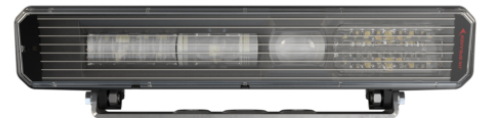

# LED Low Profile Snowplow Lights - Model 9900 LP

## PRODUCT INFORMATION

<b>Description</b>	12-24V ECE LHT Heated Low Profile Headlight - 2 Light Kit
<b>Height</b>	83.00 mm / 3.27 in
<b>Width</b>	334.00 mm / 13.15 in
<b>Depth</b>	85.00 mm / 3.35 in
<b>Shape</b>	Rectangular
<b>Outer Lens Material</b>	Polycarbonate
<b>Outer Lens Color</b>	Clear
<b>Housing Material</b>	Aluminum
<b>Housing Color</b>	Black
<b>Bezel Color</b>	Black
<b>Mounting Hardware Description</b>	(x2) M8-1.25 x 25mm SS Carriage Bolt
<b>Mounting Type</b>	Universal Pedestal Mount
<b>Retrofits</b>	Pedestal mount snow plow lights
<b>Minimum Operating Temperature</b>	-30 °C / -22 °F
<b>Maximum Operating Temperature</b>	55 °C / 131 °F
<b>Connector or Wiring</b>	6-Pin Delphi (#12052848)
<b>Mating Connector</b>	Delphi (#12052848)
<b>Product Weight</b>	4.30 lbs / 1.95 kgs
<b>Shipping Weight</b>	7.60 lbs / 3.45 kgs