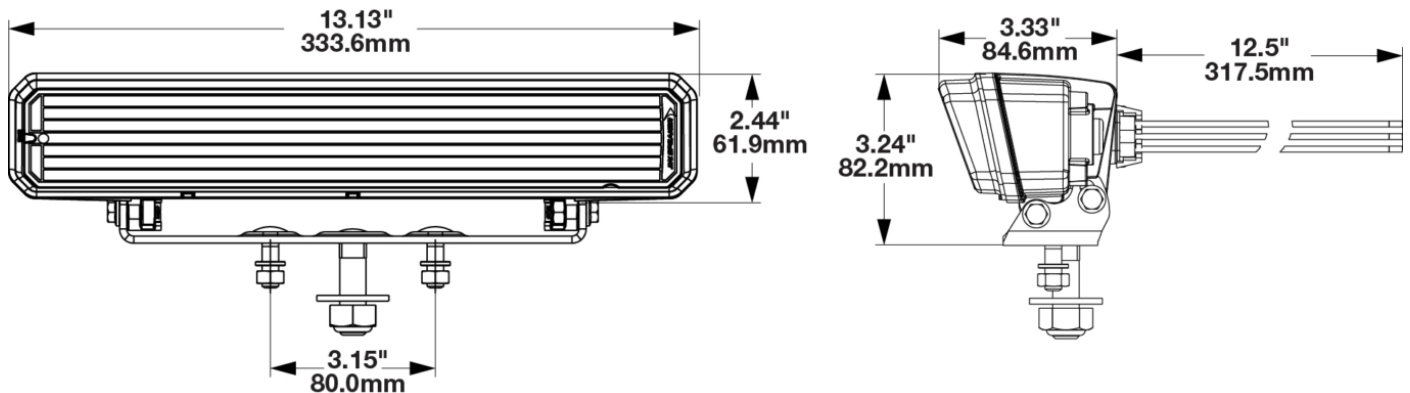

## PRODUCT INFORMATION

<b>Description</b>	12-24V ECE LHT Heated Low Profile Headlight - 2 Light Kit
<b>Height</b>	83.00 mm / 3.27 in
<b>Width</b>	334.00 mm / 13.15 in
<b>Depth</b>	85.00 mm / 3.35 in
<b>Shape</b>	Rectangular
<b>Outer Lens Material</b>	Polycarbonate
<b>Outer Lens Color</b>	Clear
<b>Housing Material</b>	Aluminum
<b>Housing Color</b>	Black
<b>Bezel Color</b>	Black
<b>Mounting Hardware Description</b>	(x2) M8-1.25 x 25mm SS Carriage Bolt
<b>Mounting Type</b>	Universal Pedestal Mount
<b>Retrofits</b>	Pedestal mount snow plow lights
<b>Minimum Operating Temperature</b>	-30 °C / -22 °F
<b>Maximum Operating Temperature</b>	55 °C / 131 °F
<b>Connector or Wiring</b>	6-Pin Delphi (#12052848)
<b>Mating Connector</b>	Delphi (#12052848)
<b>Product Weight</b>	4.30 lbs / 1.95 kgs
<b>Shipping Weight</b>	7.60 lbs / 3.45 kgs

## PRODUCT DIMENSIONS