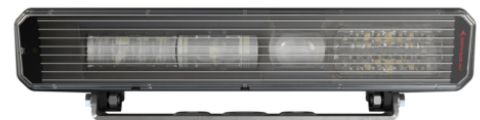

LED Low Profile Snowplow Lights - Model 9900 LP

PRODUCT INFORMATION

Description	12-24V ECE LHT Heated Low Profile Headlight - 2 Light Kit
Height	83.00 mm / 3.27 in
Width	334.00 mm / 13.15 in
Depth	85.00 mm / 3.35 in
Shape	Rectangular
Outer Lens Material	Polycarbonate
Outer Lens Color	Clear
Housing Material	Aluminum
Housing Color	Black
Bezel Color	Black
Mounting Hardware Description	(x2) M8-1.25 x 25mm SS Carriage Bolt
Mounting Type	Universal Pedestal Mount
Retrofits	Pedestal mount snow plow lights
Minimum Operating Temperature	-30 °C / -22 °F
Maximum Operating Temperature	55 °C / 131 °F
Connector or Wiring	6-Pin Delphi (#12052848)
Mating Connector	Delphi (#12052848)
Product Weight	4.30 lbs / 1.95 kgs
Shipping Weight	7.60 lbs / 3.45 kgs

PRODUCT DIMENSIONS

ELECTRICAL SPECIFICATIONS

Input Voltage	12-24V DC
Operating Voltage	9-30V DC
Transient Spike Protection	150V Peak @ 1 HZ-100 Pulses
Red Wire	Front Position
Black Wire	Ground
White Wire	High Beam
Yellow Wire	Low Beam
Blue Wire	DRL
Orange Wire	Turn
Current Draw	5.00A @ 12V DC (High Beam) 3.50A @ 12V DC (Low Beam) 2.00A @ 12V DC (Front Position) 2.50A @ 12V DC (DRL) 1.20A @ 12V DC (Turn) 3.00A @ 24V DC (High Beam) 2.25A @ 24V DC (Low Beam) 1.50A @ 24V DC (Front Position) 1.75A @ 24V DC (DRL) 0.75A @ 24V DC (Turn)

Buy America Standards	ECE Reg 112
ECE Reg 6	ECE Reg 7
ECE Reg 87	Eco Friendly

PHOTOMETRIC SPECIFICATIONS

Raw Lumen Output	4,300 (High Beam); 2,370 (Low)
Effective Lumen Output	1,060 (High Beam); 587 (Low)
Candela Output	58,000
Beam Pattern(s)	Forward Lighting - Daytime Running Light Forward Lighting - High Beam (ECE) Forward Lighting - Low Beam (ECE Left Hand) Signalization - Front Position Signalization - Turn (Front)