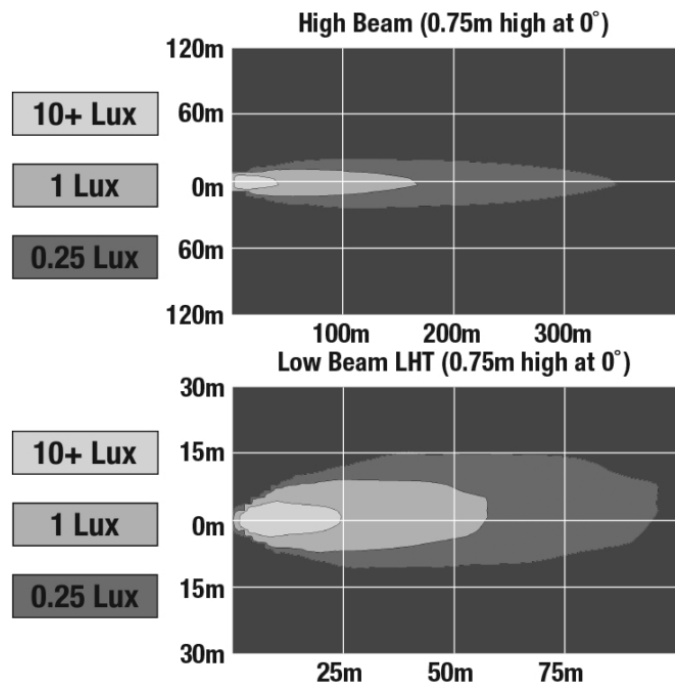

## PRODUCT DIMENSIONS

# LED Low Profile Snowplow Lights - Model 9900 LP

## PHOTOMETRIC SPECIFICATIONS

<b>Raw Lumen Output</b>	4,300 (High Beam); 2,370 (Low)
<b>Effective Lumen Output</b>	1,060 (High Beam); 587 (Low)
<b>Candela Output</b>	58,000
<b>Beam Pattern(s)</b>	Forward Lighting - Daytime Running Light Forward Lighting - High Beam (ECE) Forward Lighting - Low Beam (ECE Left Hand) Signalization - Front Position Signalization - Turn (Front)