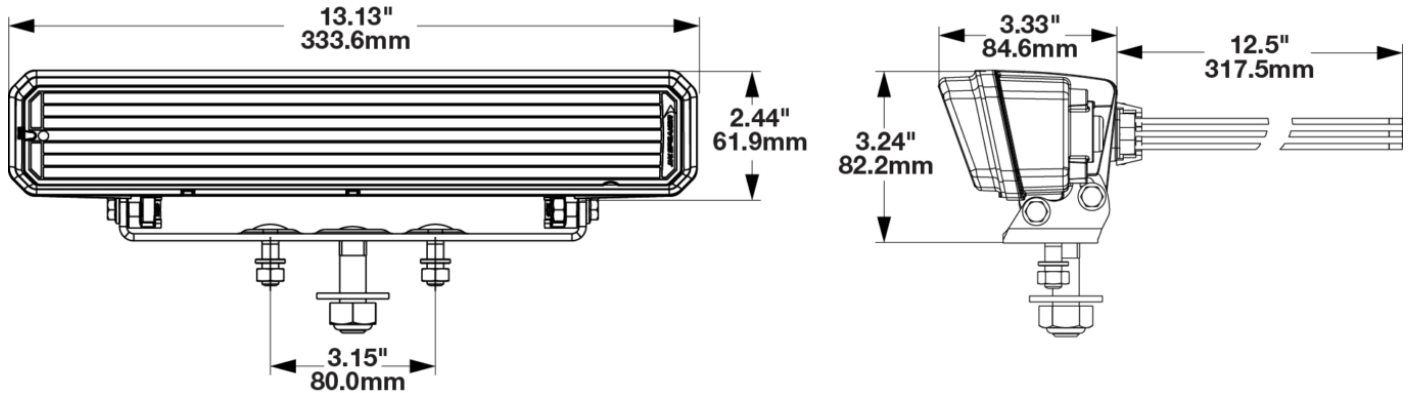

LED Low Profile Snowplow Lights - Model 9900 LP

PRODUCT INFORMATION

Description	12-24V DOT/ECE RHT Heated Low Profile Headlight - 2 Light Kit
Height	83.00 mm / 3.27 in
Width	334.00 mm / 13.15 in
Depth	85.00 mm / 3.35 in
Shape	Rectangular
Outer Lens Material	Polycarbonate
Outer Lens Color	Clear
Housing Material	Aluminum
Housing Color	Black
Bezel Color	Black
Mounting Hardware Description	(x2) M8-1.25 x 25mm SS Carriage Bolt
Mounting Type	Universal Pedestal Mount
Retrofits	Pedestal mount snow plow lights
Minimum Operating Temperature	-30 °C / -22 °F
Maximum Operating Temperature	55 °C / 131 °F
Connector or Wiring	6-Pin Delphi (#12052848)
Mating Connector	Delphi (#12052848)
Product Weight	4.30 lbs / 1.95 kgs
Shipping Weight	7.60 lbs / 3.45 kgs

PRODUCT DIMENSIONS

ELECTRICAL SPECIFICATIONS

Input Voltage	12-24V DC
Operating Voltage	9-30V DC
Transient Spike Protection	150V Peak @ 1 HZ-100 Pulses
Red Wire	Front Position
Black Wire	Ground
White Wire	High Beam
Yellow Wire	Low Beam
Blue Wire	DRL
Orange Wire	Turn
Current Draw	5.00A @ 12V DC (High Beam) 3.50A @ 12V DC (Low Beam) 2.0A @ 12V DC (Front Position) 2.50A @ 12V DC (DRL) 1A @ 12V DC (Turn) 3.00A @ 24V DC (High Beam) 2.25A @ 24V DC (Low Beam) 1.50A @ 24V DC (Front Position) 1.75A @ 24V DC (DRL) .5A @ 24V DC (Turn)