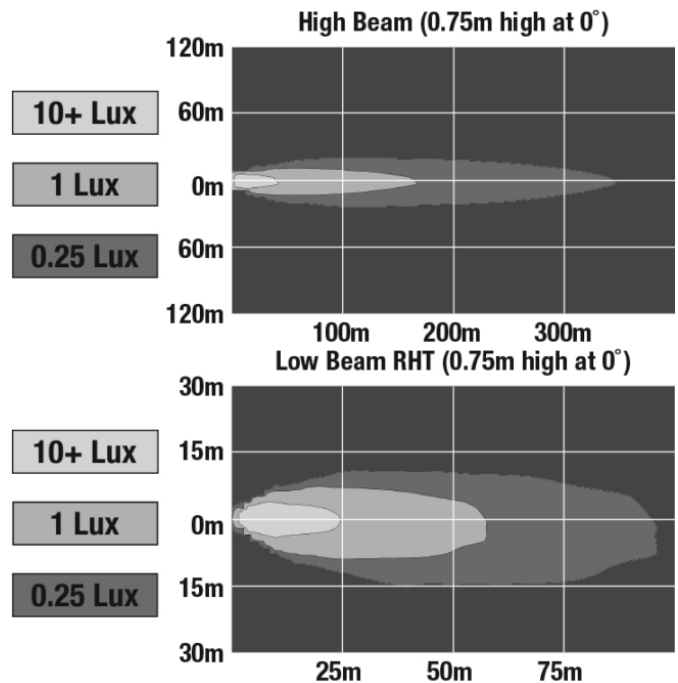

PRODUCT DIMENSIONS

ELECTRICAL SPECIFICATIONS

Input Voltage	12-24V DC
Operating Voltage	9-30V DC
Transient Spike Protection	150V Peak @ 1 HZ-100 Pulses
Red Wire	Front Position
Black Wire	Ground
White Wire	High Beam
Yellow Wire	Low Beam
Blue Wire	DRL
Orange Wire	Turn
Current Draw	5.00A @ 12V DC (High Beam) 3.50A @ 12V DC (Low Beam) 2.0A @ 12V DC (Front Position) 2.50A @ 12V DC (DRL) 1A @ 12V DC (Turn) 3.00A @ 24V DC (High Beam) 2.25A @ 24V DC (Low Beam) 1.50A @ 24V DC (Front Position) 1.75A @ 24V DC (DRL) .5A @ 24V DC (Turn)

PHOTOMETRIC SPECIFICATIONS

Raw Lumen Output	4,300 (High Beam); 2,370 (Low)
Effective Lumen Output	1,060 (High Beam); 587 (Low)
Candela Output	58,000
Beam Pattern(s)	Forward Lighting - Daytime Running Light Forward Lighting - High Beam (DOT/ECE) Forward Lighting - Low Beam (ECE Right Hand) Forward Lighting - Low Beam (DOT/ECE) Signalization - Front Position Signalization - Turn (Front)