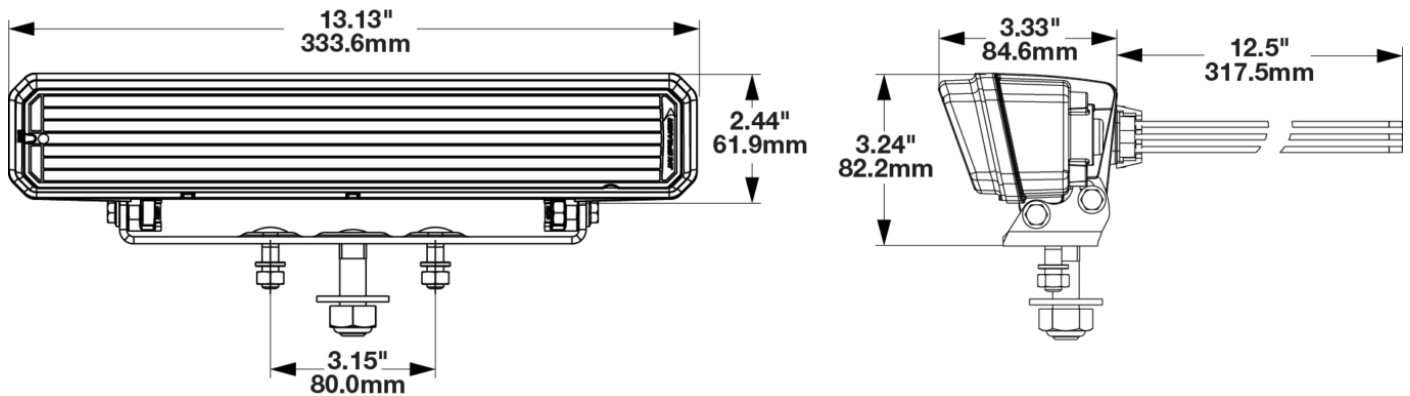

LED Low Profile Snowplow Lights - Model 9900 LP

PRODUCT INFORMATION

| | |
|--------------------------------------|---|
| Description | 12-24V DOT/ECE RHT Heated Low Profile Headlight - 2 Light Kit |
| Height | 83.00 mm / 3.27 in |
| Width | 334.00 mm / 13.15 in |
| Depth | 85.00 mm / 3.35 in |
| Shape | Rectangular |
| Outer Lens Material | Polycarbonate |
| Outer Lens Color | Clear |
| Housing Material | Aluminum |
| Housing Color | Black |
| Bezel Color | Black |
| Mounting Hardware Description | (x2) M8-1.25 x 25mm SS Carriage Bolt |
| Mounting Type | Universal Pedestal Mount |
| Retrofits | Pedestal mount snow plow lights |
| Minimum Operating Temperature | -30 °C / -22 °F |
| Maximum Operating Temperature | 55 °C / 131 °F |
| Connector or Wiring | 6-Pin Delphi (#12052848) |
| Mating Connector | Delphi (#12052848) |
| Product Weight | 4.30 lbs / 1.95 kgs |
| Shipping Weight | 7.60 lbs / 3.45 kgs |

PRODUCT DIMENSIONS

ELECTRICAL SPECIFICATIONS

| | |
|-----------------------------------|--|
| Input Voltage | 12-24V DC |
| Operating Voltage | 9-30V DC |
| Transient Spike Protection | 150V Peak @ 1 HZ-100 Pulses |
| Red Wire | Front Position |
| Black Wire | Ground |
| White Wire | High Beam |
| Yellow Wire | Low Beam |
| Blue Wire | DRL |
| Orange Wire | Turn |
| Current Draw | 5.00A @ 12V DC (High Beam) 3.50A @ 12V DC (Low Beam) 2.0A @ 12V DC (Front Position) 2.50A @ 12V DC (DRL) 1A @ 12V DC (Turn) 3.00A @ 24V DC (High Beam) 2.25A @ 24V DC (Low Beam) 1.50A @ 24V DC (Front Position) 1.75A @ 24V DC (DRL) .5A @ 24V DC (Turn) |