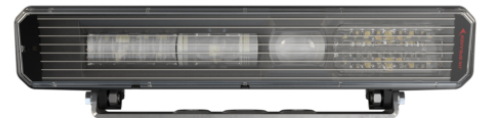

LED Low Profile Snowplow Lights - Model 9900 LP

PRODUCT INFORMATION

| | |
|--------------------------------------|---|
| Description | 12-24V DOT/ECE RHT Heated Low Profile Headlight - 2 Light Kit |
| Height | 83.00 mm / 3.27 in |
| Width | 334.00 mm / 13.15 in |
| Depth | 85.00 mm / 3.35 in |
| Shape | Rectangular |
| Outer Lens Material | Polycarbonate |
| Outer Lens Color | Clear |
| Housing Material | Aluminum |
| Housing Color | Black |
| Bezel Color | Black |
| Mounting Hardware Description | (x2) M8-1.25 x 25mm SS Carriage Bolt |
| Mounting Type | Universal Pedestal Mount |
| Retrofits | Pedestal mount snow plow lights |
| Minimum Operating Temperature | -30 °C / -22 °F |
| Maximum Operating Temperature | 55 °C / 131 °F |
| Connector or Wiring | 6-Pin Delphi (#12052848) |
| Mating Connector | Delphi (#12052848) |
| Product Weight | 4.30 lbs / 1.95 kgs |
| Shipping Weight | 7.60 lbs / 3.45 kgs |

PRODUCT DIMENSIONS

ELECTRICAL SPECIFICATIONS

| | |
|-----------------------------------|--|
| Input Voltage | 12-24V DC |
| Operating Voltage | 9-30V DC |
| Transient Spike Protection | 150V Peak @ 1 HZ-100 Pulses |
| Red Wire | Front Position |
| Black Wire | Ground |
| White Wire | High Beam |
| Yellow Wire | Low Beam |
| Blue Wire | DRL |
| Orange Wire | Turn |
| Current Draw | 5.00A @ 12V DC (High Beam) 3.50A @ 12V DC (Low Beam) 2.0A @ 12V DC (Front Position) 2.50A @ 12V DC (DRL) 1A @ 12V DC (Turn) 3.00A @ 24V DC (High Beam) 2.25A @ 24V DC (Low Beam) 1.50A @ 24V DC (Front Position) 1.75A @ 24V DC (DRL) .5A @ 24V DC (Turn) |