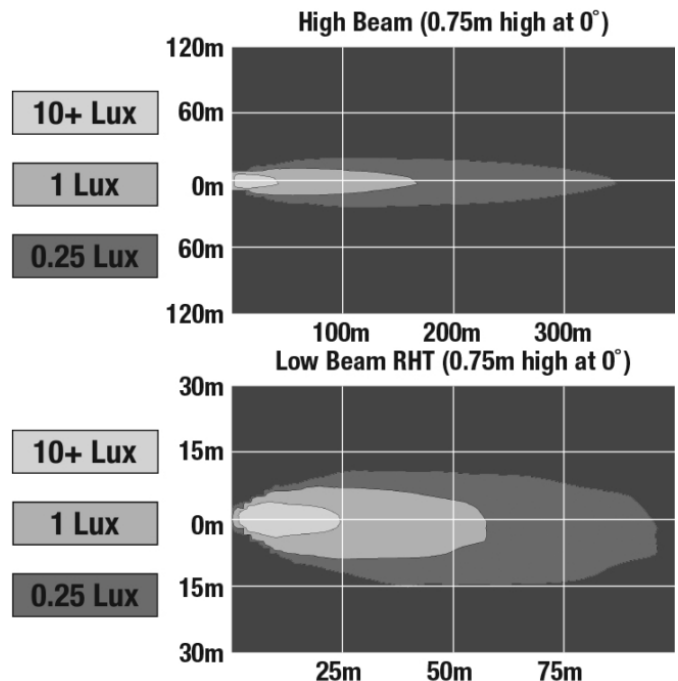

PRODUCT DIMENSIONS

ELECTRICAL SPECIFICATIONS

| | |
|-----------------------------------|--|
| Input Voltage | 12-24V DC |
| Operating Voltage | 9-30V DC |
| Transient Spike Protection | 150V Peak @ 1 HZ-100 Pulses |
| Red Wire | Front Position |
| Black Wire | Ground |
| White Wire | High Beam |
| Yellow Wire | Low Beam |
| Blue Wire | DRL |
| Orange Wire | Turn |
| Current Draw | 5.00A @ 12V DC (High Beam) 3.50A @ 12V DC (Low Beam) 2.0A @ 12V DC (Front Position) 2.50A @ 12V DC (DRL) 1A @ 12V DC (Turn) 3.00A @ 24V DC (High Beam) 2.25A @ 24V DC (Low Beam) 1.50A @ 24V DC (Front Position) 1.75A @ 24V DC (DRL) .5A @ 24V DC (Turn) |

PHOTOMETRIC SPECIFICATIONS

| | |
|-------------------------------|---|
| Raw Lumen Output | 4,300 (High Beam); 2,370 (Low) |
| Effective Lumen Output | 1,060 (High Beam); 587 (Low) |
| Candela Output | 58,000 |
| Beam Pattern(s) | Forward Lighting - Daytime Running Light Forward Lighting - High Beam (DOT/ECE) Forward Lighting - Low Beam (ECE Right Hand) Forward Lighting - Low Beam (DOT/ECE) Signalization - Front Position Signalization - Turn (Front) |