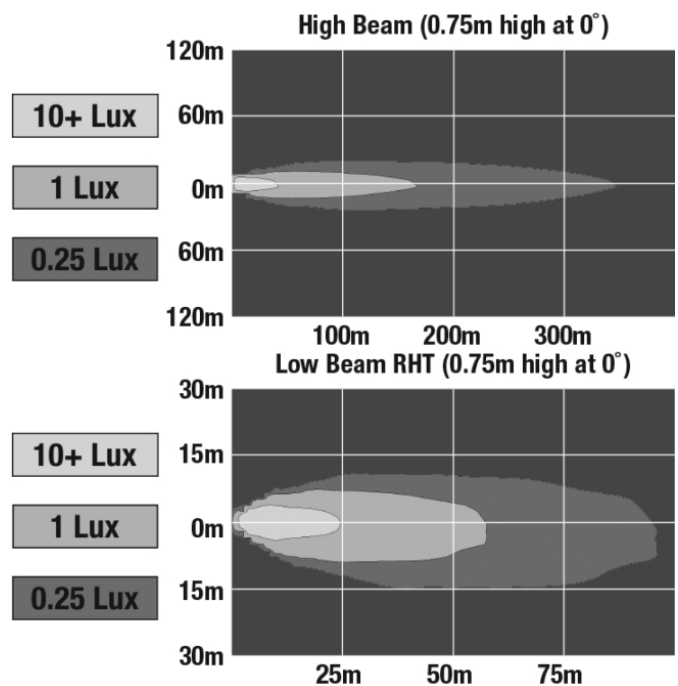

Print date: 2026-04-27

© 2026 J.W. Speaker Corporation • Germantown, WI U.S.A.
www.jwspeaker.com • speaker@jwspeaker.com • 262.251.6660