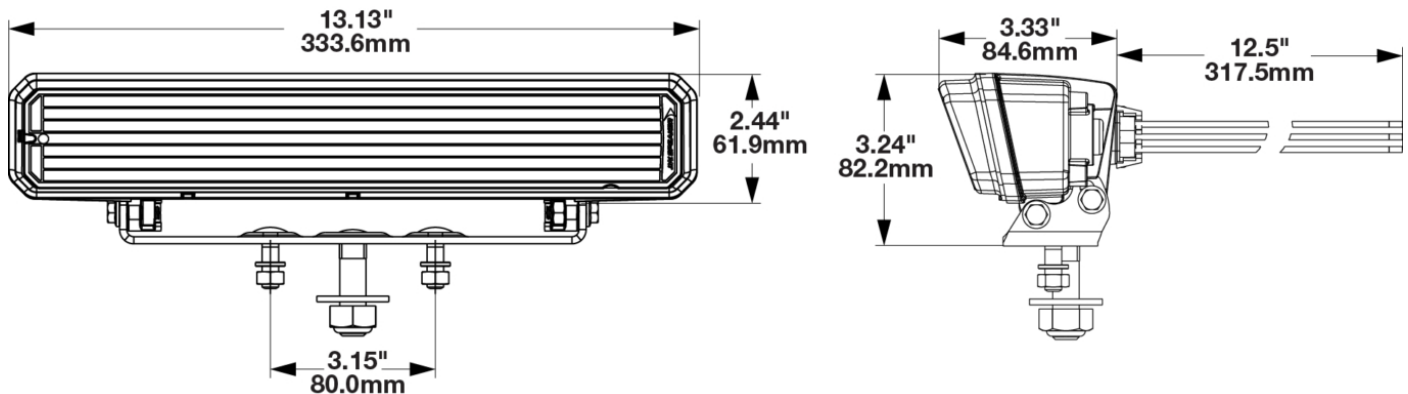

LED Low Profile Snowplow Lights - Model 9900 LP

PRODUCT INFORMATION

Description	12-24V DOT/ECE RHT Heated Low Profile Headlight - 2 Light Kit
Height	83.00 mm / 3.27 in
Width	334.00 mm / 13.15 in
Depth	85.00 mm / 3.35 in
Shape	Rectangular
Outer Lens Material	Polycarbonate
Outer Lens Color	Clear
Housing Material	Aluminum
Housing Color	Black
Bezel Color	Black
Mounting Hardware Description	(x2) M8-1.25 x 25mm SS Carriage Bolt
Mounting Type	Universal Pedestal Mount
Retrofits	Pedestal mount snow plow lights
Minimum Operating Temperature	-30 °C / -22 °F
Maximum Operating Temperature	55 °C / 131 °F
Connector or Wiring	6-Pin Delphi (#12052848)
Mating Connector	Delphi (#12052848)
Product Weight	4.30 lbs / 1.95 kgs
Shipping Weight	7.60 lbs / 3.45 kgs

PRODUCT DIMENSIONS

ELECTRICAL SPECIFICATIONS

Input Voltage	12-24V DC
Operating Voltage	9-30V DC
Transient Spike Protection	150V Peak @ 1 HZ-100 Pulses
Red Wire	Front Position
Black Wire	Ground
White Wire	High Beam
Yellow Wire	Low Beam
Blue Wire	DRL
Orange Wire	Turn
Current Draw	5.00A @ 12V DC (High Beam) 3.50A @ 12V DC (Low Beam) 2.0A @ 12V DC (Front Position) 2.50A @ 12V DC (DRL) 1A @ 12V DC (Turn) 3.00A @ 24V DC (High Beam) 2.25A @ 24V DC (Low Beam) 1.50A @ 24V DC (Front Position) 1.75A @ 24V DC (DRL) .5A @ 24V DC (Turn)