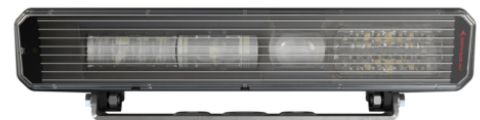

LED Low Profile Snowplow Lights - Model 9900 LP

PRODUCT INFORMATION

Description	12-24V DOT/ECE RHT Heated Low Profile Headlight - 2 Light Kit
Height	83.00 mm / 3.27 in
Width	334.00 mm / 13.15 in
Depth	85.00 mm / 3.35 in
Shape	Rectangular
Outer Lens Material	Polycarbonate
Outer Lens Color	Clear
Housing Material	Aluminum
Housing Color	Black
Bezel Color	Black
Mounting Hardware Description	(x2) M8-1.25 x 25mm SS Carriage Bolt
Mounting Type	Universal Pedestal Mount
Retrofits	Pedestal mount snow plow lights
Minimum Operating Temperature	-30 °C / -22 °F
Maximum Operating Temperature	55 °C / 131 °F
Connector or Wiring	6-Pin Delphi (#12052848)
Mating Connector	Delphi (#12052848)
Product Weight	4.30 lbs / 1.95 kgs
Shipping Weight	7.60 lbs / 3.45 kgs

PRODUCT DIMENSIONS

ELECTRICAL SPECIFICATIONS

Input Voltage	12-24V DC
Operating Voltage	9-30V DC
Transient Spike Protection	150V Peak @ 1 HZ-100 Pulses
Red Wire	Front Position
Black Wire	Ground
White Wire	High Beam
Yellow Wire	Low Beam
Blue Wire	DRL
Orange Wire	Turn
Current Draw	5.00A @ 12V DC (High Beam) 3.50A @ 12V DC (Low Beam) 2.0A @ 12V DC (Front Position) 2.50A @ 12V DC (DRL) 1A @ 12V DC (Turn) 3.00A @ 24V DC (High Beam) 2.25A @ 24V DC (Low Beam) 1.50A @ 24V DC (Front Position) 1.75A @ 24V DC (DRL) .5A @ 24V DC (Turn)