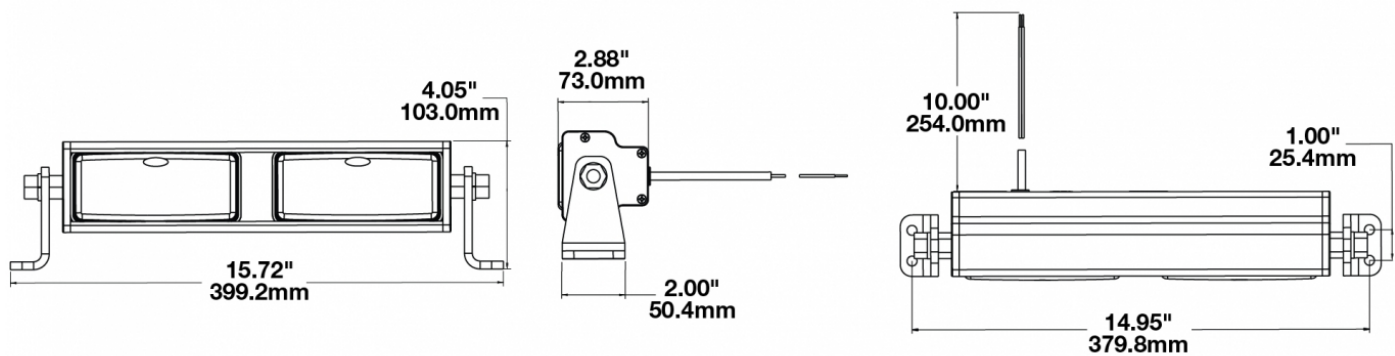

PRODUCT DIMENSIONS

Print date: 2019-12-15

© 2019 J.W. Speaker Corporation • Germantown, WI U.S.A.
www.jwspeaker.com • speaker@jwspeaker.com • 262.251.6660

J.W. SPEAKER
Engineered. Lighting. Solutions.