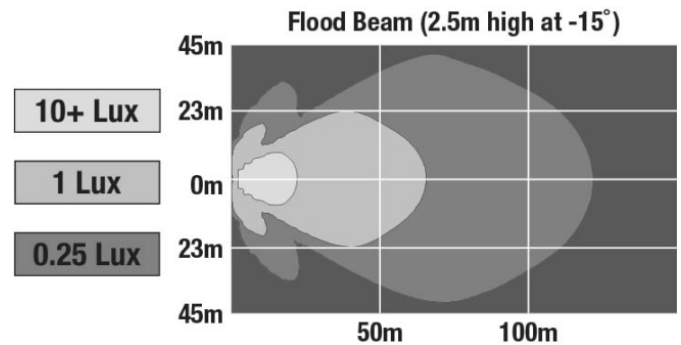

PHOTOMETRIC SPECIFICATIONS

Raw Lumen Output 6372
Effective Lumen Output 3800
Nominal LED Color Temperature 5700 K

PRODUCT WARNINGS

For California residents:

⚠ **WARNING:** Cancer and reproductive harm - www.P65Warnings.ca.gov.