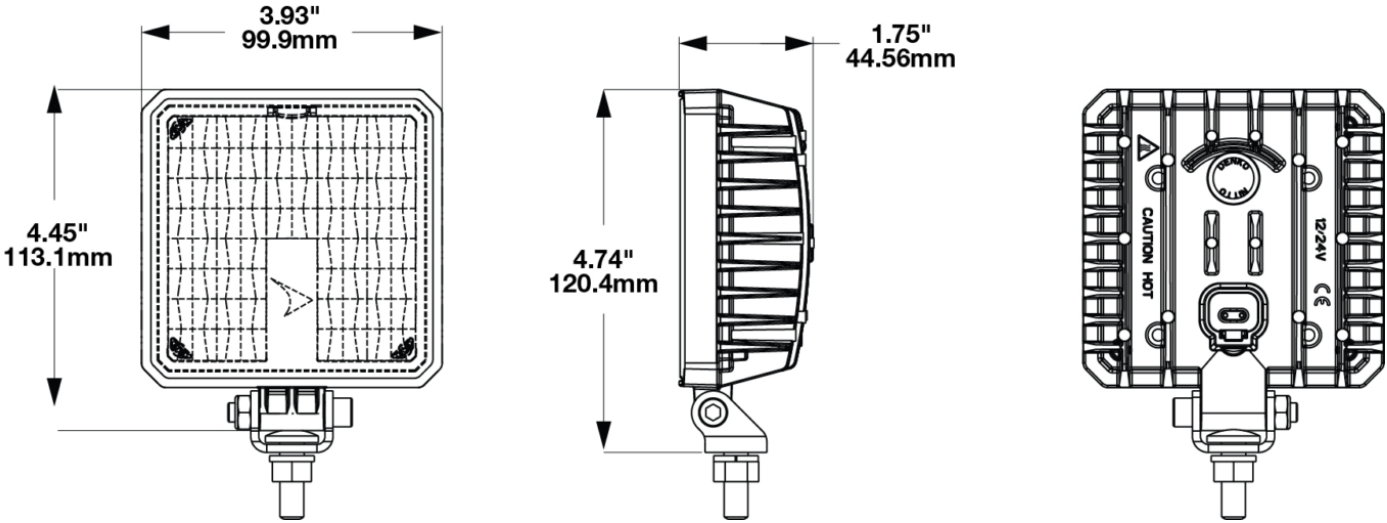

LED Compact Work Light – Model 892

PRODUCT INFORMATION

Description	12/24V LED Work Light Pedestal Mount (BULK with Harness)
Height	120.40 mm / 4.74 in
Width	99.90 mm / 3.93 in
Depth	44.56 mm / 1.75 in
Shape	Square
Outer Lens Material	Polycarbonate
Outer Lens Color	Clear
Housing Material	Aluminum
Housing Color	Black
Mounting Hardware Description	(x1) 5/16"-18 x 1.00" Mounting Bolt Bracket
Mounting Type	Pedestal
Minimum Operating Temperature	-40 °C / -40 °F
Maximum Operating Temperature	60 °C / 140 °F
Mating Connector	Deutsch DT06-2S-E003
Product Weight	0.90 lbs / 0.41 kgs
Shipping Weight	22.74 lbs / 10.31 kgs

PRODUCT DIMENSIONS

ELECTRICAL SPECIFICATIONS

Input Voltage	12-24V DC
Operating Voltage	9-30V DC
Transient Spike Protection	330V Peak @ 1 HZ-100 Pulses
Red Wire	Power
Black Wire	Ground
Current Draw	4.38A @ 12V DC (Power) 1.84A @ 24V DC (Power)

PHOTOMETRIC SPECIFICATIONS

Raw Lumen Output 6372
Effective Lumen Output 3800
Nominal LED Color Temperature 5700 K

PRODUCT WARNINGS

For California residents:

⚠ **WARNING:** Cancer and reproductive harm - www.P65Warnings.ca.gov.