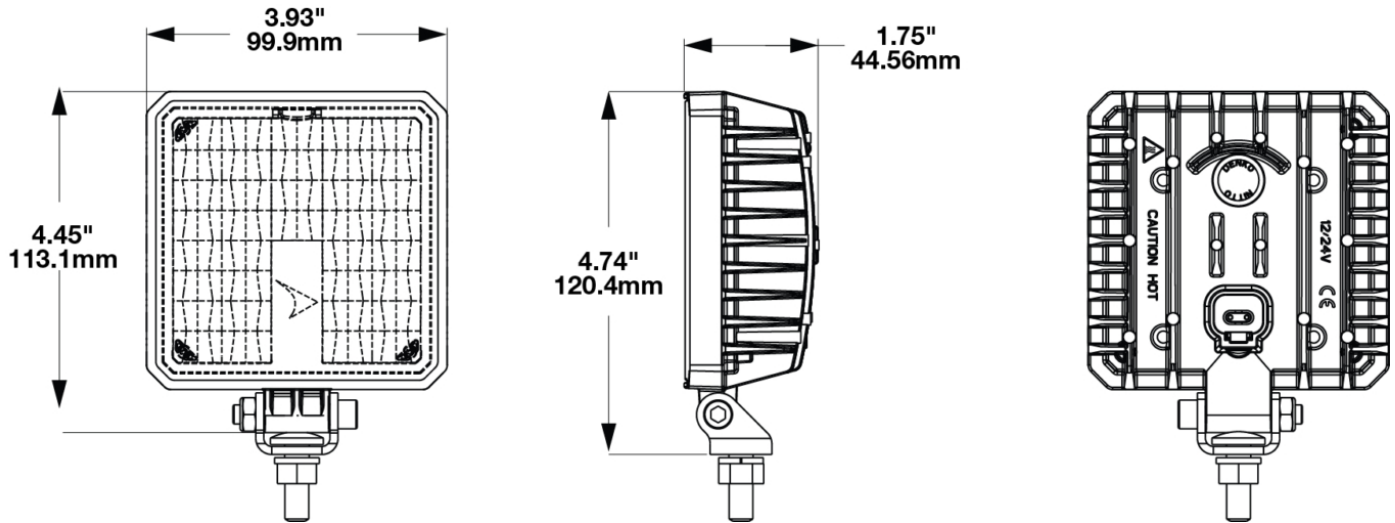

LED Compact Work Light – Model 892

PRODUCT INFORMATION

Description	12/24V LED Work Light Pedestal Mount
Height	120.40 mm / 4.74 in
Width	99.90 mm / 3.93 in
Depth	44.56 mm / 1.75 in
Shape	Square
Outer Lens Material	Polycarbonate
Outer Lens Color	Clear
Housing Material	Aluminum
Housing Color	Black
Mounting Hardware Description	(x1) 5/16"-18 x 1.00" Mounting Bolt Bracket
Mounting Type	Pedestal
Minimum Operating Temperature	-40 °C / -40 °F
Maximum Operating Temperature	60 °C / 140 °F
Mating Connector	Deutsch DT06-2S-E003
Product Weight	0.90 lbs / 0.41 kgs
Shipping Weight	1.03 lbs / 0.47 kgs

PRODUCT DIMENSIONS

ELECTRICAL SPECIFICATIONS

Input Voltage	12-24V DC
Operating Voltage	9-30V DC
Transient Spike Protection	330V Peak @ 1 HZ-100 Pulses
Red Wire	Power
Black Wire	Ground
Current Draw	4.38A @ 12V DC (Power) 1.84A @ 24V DC (Power)

LED Compact Work Light – Model 892

PHOTOMETRIC SPECIFICATIONS

Raw Lumen Output	6372
Effective Lumen Output	3800
Candela Output	5839
Nominal LED Color Temperature	5050 K

PRODUCT WARNINGS

For California residents: