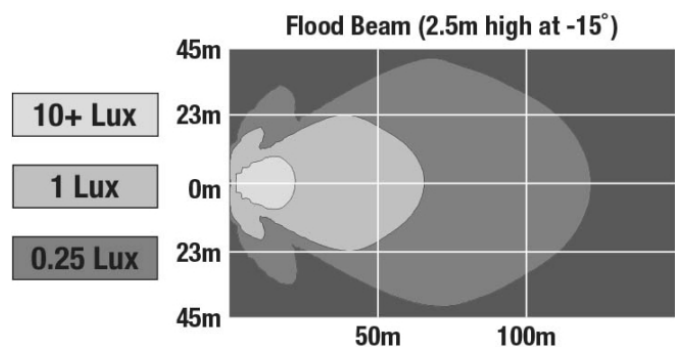

REGULATORY STANDARDS COMPLIANCE

Buy America Standards	ECE Reg 10
Eco Friendly	IEC IP67
IEC IP69K	

PHOTOMETRIC SPECIFICATIONS

Raw Lumen Output	6372
Effective Lumen Output	3300
Candela Output	5839
Nominal LED Color Temperature	5050 K