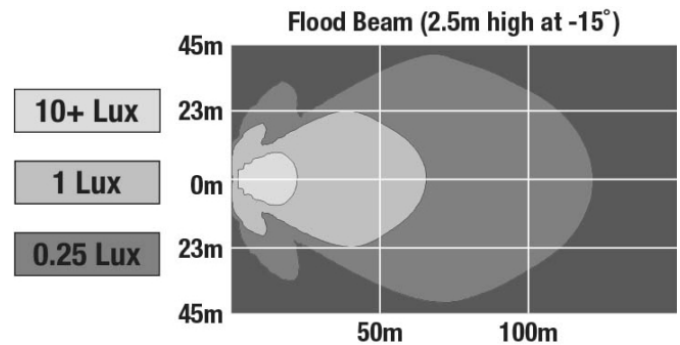

LED Compact Work Light – Model 892

PHOTOMETRIC SPECIFICATIONS

Raw Lumen Output	6372
Effective Lumen Output	3800
Candela Output	5839
Nominal LED Color Temperature	5050 K

PRODUCT WARNINGS

For California residents: