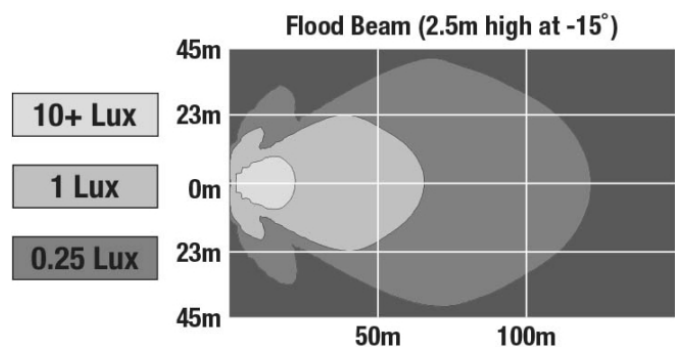

Print date: 2026-05-06

© 2026 J.W. Speaker Corporation • Germantown, WI U.S.A.
www.jwspeaker.com • speaker@jwspeaker.com • 262.251.6660

J.W. SPEAKER
Engineered. Lighting. Solutions.