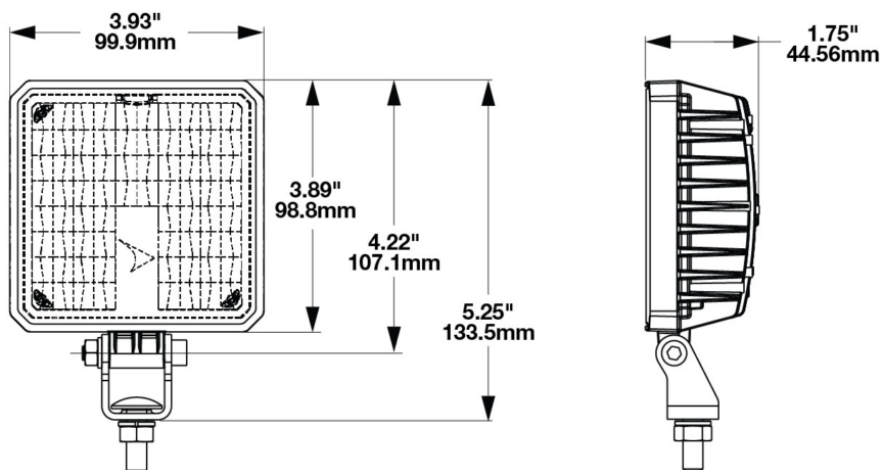

PRODUCT DIMENSIONS

Print date: 2026-04-15

© 2026 J.W. Speaker Corporation • Germantown, WI U.S.A.
www.jwspeaker.com • speaker@jwspeaker.com • 262.251.6660

J.W. SPEAKER
Engineered. Lighting. Solutions.