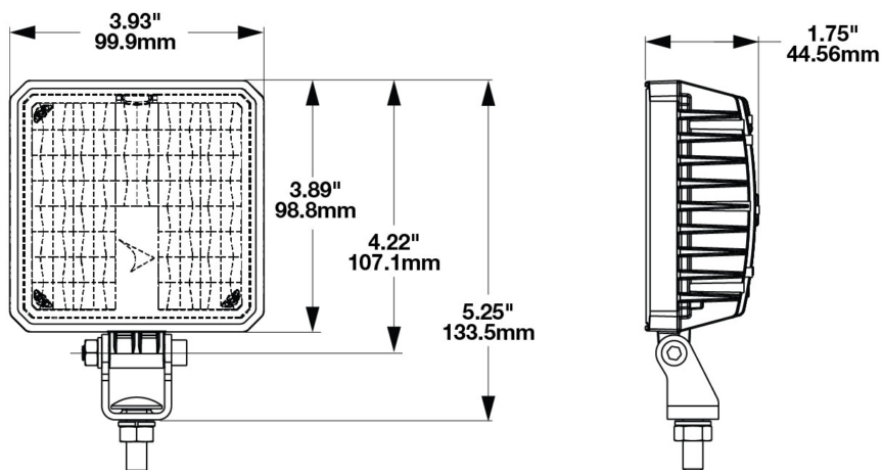

PRODUCT DIMENSIONS

Print date: 2026-05-06

© 2026 J.W. Speaker Corporation • Germantown, WI U.S.A.
www.jwspeaker.com • speaker@jwspeaker.com • 262.251.6660

J.W. SPEAKER
Engineered. Lighting. Solutions.