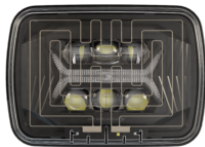

Part Number
0562611
12-24V DOT/ECE LED
RHT High & Low Beam
Heated Headlight with
Front Position with
Black Bezel