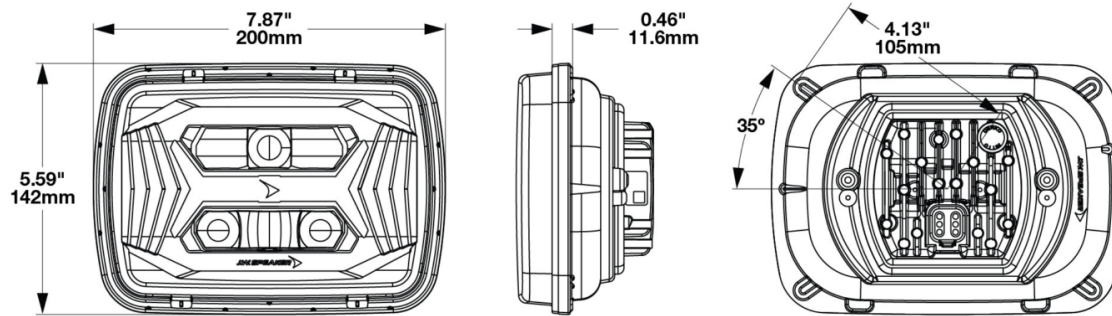

Model 8900 EVO-X Headlight

PRODUCT DIMENSIONS

PIN	WIRE
1 - Ground	Black
2 - Low Beam	Yellow
3 - High Beam	White

PIN	FUNCTION
PIN 1	Ground
PIN 2	Low Beam
PIN 3	High Beam
PIN 4	Front Position
PIN 5	-
PIN 6	-

Print date: 2026-05-31

© 2026 J.W. Speaker Corporation • Germantown, WI U.S.A.
www.jwspeaker.com • speaker@jwspeaker.com • 262.251.6660