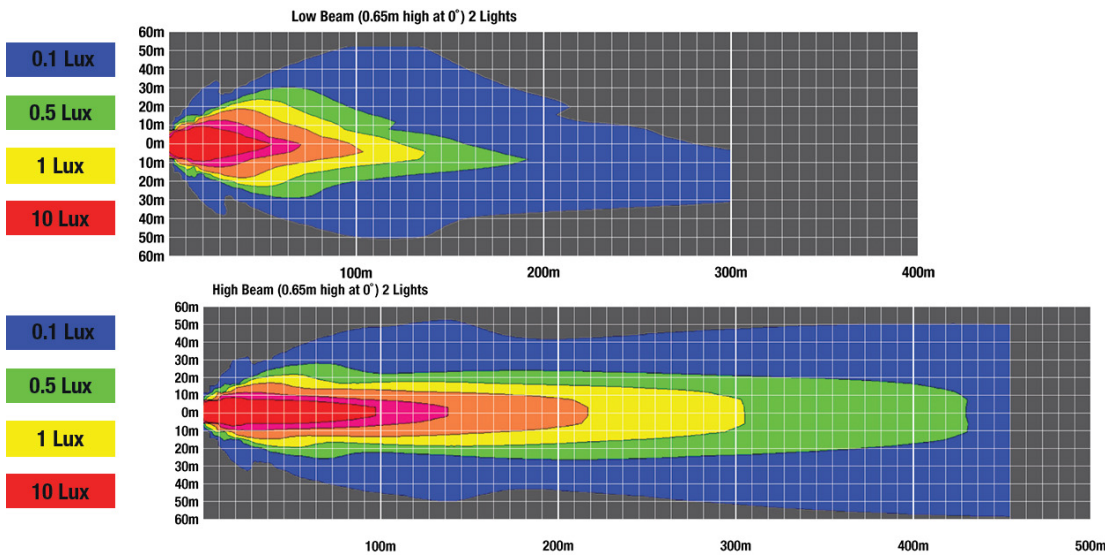

Model 8900 EVO-X Headlight

PHOTOMETRIC SPECIFICATIONS

Raw Lumen Output	3,740 (High beam), 2,330 (Low Beam)
Effective Lumen Output	1,420 (High Beam), 735 (Low beam)
Candela Output	62,000
Nominal LED Color Temperature	5700 K
Beam Pattern(s)	Forward Lighting - High Beam (ECE) Forward Lighting - Low Beam (ECE Left Hand) Signalization - Front Position

APPLICATIONS