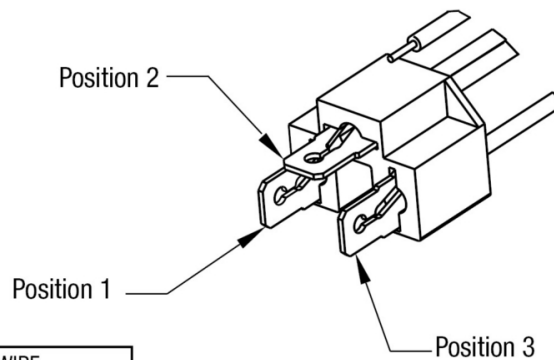

Model 8900 EVO-X Headlight

PRODUCT DIMENSIONS

PIN	WIRE
1 - Ground	Black
2 - Low Beam	Yellow
3 - High Beam	White

PIN	FUNCTION
PIN 1	Ground
PIN 2	Low Beam
PIN 3	High Beam
PIN 4	Front Position
PIN 5	-
PIN 6	-

Print date: 2026-05-31

© 2026 J.W. Speaker Corporation • Germantown, WI U.S.A.
www.jwspeaker.com • speaker@jwspeaker.com • 262.251.6660