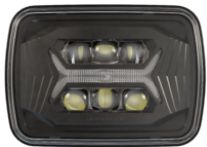

Model 8900 EVO-X Headlight

RELATED PRODUCTS

Part Number
0562471
12-24V DOT/ECE LED
RHT 5-in-1 Headlight
with Black Bezel