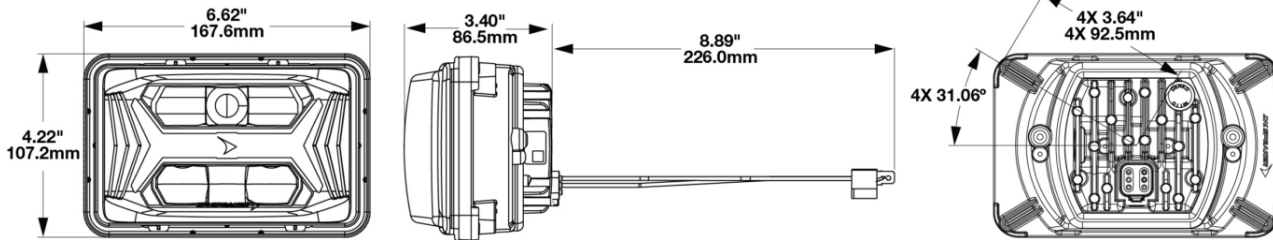

Model 8800 EVO-X Headlight

PRODUCT DIMENSIONS

PIN	WIRE
1 - Ground	Black
2 - Low Beam	Yellow
3 - High Beam	White

PIN	FUNCTION
PIN 1	Ground
PIN 2	Low Beam
PIN 3	High Beam
PIN 4	Front Position
PIN 5	-
PIN 6	-

Print date: 2026-04-11

© 2026 J.W. Speaker Corporation • Germantown, WI U.S.A.
www.jwspeaker.com • speaker@jwspeaker.com • 262.251.6660