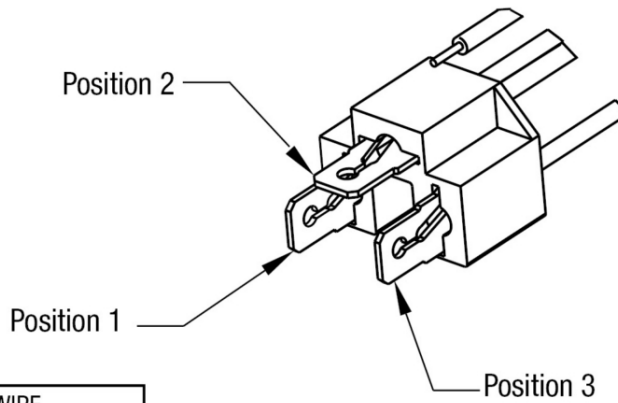

Model 8800 EVO-X Headlight

PRODUCT DIMENSIONS

PIN	WIRE
1 - Ground	Black
2 - Low Beam	Yellow
3 - High Beam	White

PIN	FUNCTION
PIN 1	Ground
PIN 2	Low Beam
PIN 3	High Beam
PIN 4	Front Position
PIN 5	-
PIN 6	-

Print date: 2026-04-11

© 2026 J.W. Speaker Corporation • Germantown, WI U.S.A.
www.jwspeaker.com • speaker@jwspeaker.com • 262.251.6660