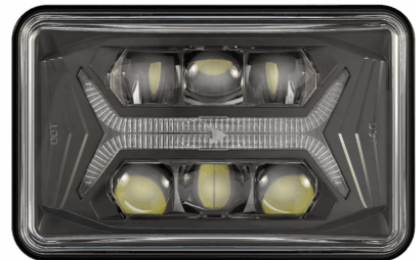

# Model 8800 EVO-X Headlight

## PRODUCT INFORMATION

<b>Description</b>	12-24V DOT/ECE LED RHT High and Low Beam Headlight with Front Position with Black Bezel
<b>Height</b>	107.19 mm / 4.22 in
<b>Width</b>	167.64 mm / 6.6 in
<b>Depth</b>	86.57 mm / 3.41 in
<b>Shape</b>	Rectangular
<b>Outer Lens Material</b>	Hardcoated Polycarbonate
<b>Outer Lens Color</b>	Clear
<b>Housing Material</b>	Polycarbonate
<b>Housing Color</b>	Black
<b>Bezel Color</b>	Black
<b>Retrofits</b>	1A1 and 2A1 (4" x 6") Sealed Beams
<b>Minimum Operating Temperature</b>	-40 °C / -40 °F
<b>Maximum Operating Temperature</b>	65 °C / 149 °F
<b>Connector or Wiring</b>	Integrated 6-pin Deutsch to H4 (AMP #172615-2), 10" length
<b>Mating Connector</b>	H4 AMP #172615-2