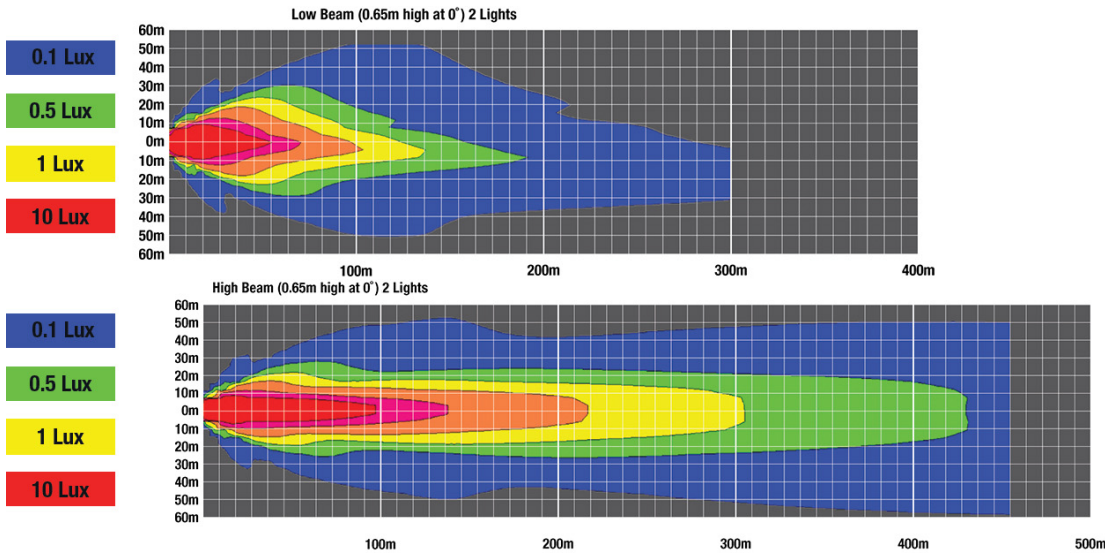

## PHOTOMETRIC SPECIFICATIONS

<b>Raw Lumen Output</b>	3,740 (High beam), 2,330 (Low Beam)
<b>Effective Lumen Output</b>	1,420 (High Beam), 740 (Low beam)
<b>Candela Output</b>	60,000
<b>Nominal LED Color Temperature</b>	5700 K
<b>Beam Pattern(s)</b>	Forward Lighting - High Beam (DOT/ECE) Forward Lighting - Low Beam (DOT/ECE) Signalization - Front Position