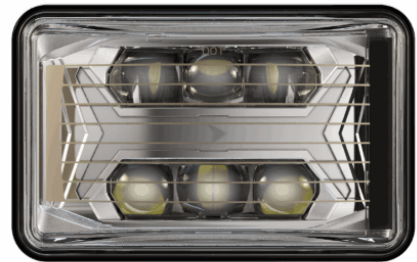

# Model 8800 EVO-X Headlight

## PRODUCT INFORMATION

---

<b>Description</b>	12-24V DOT LED High Beam Heated Headlight with Chrome Bezel
<b>Height</b>	107.19 mm / 4.22 in
<b>Width</b>	167.64 mm / 6.6 in
<b>Depth</b>	86.57 mm / 3.41 in
<b>Shape</b>	Rectangular
<b>Outer Lens Material</b>	Hardcoated Polycarbonate
<b>Outer Lens Color</b>	Clear
<b>Housing Material</b>	Polycarbonate
<b>Housing Color</b>	Black
<b>Bezel Color</b>	Black
<b>Retrofits</b>	1A1 and 2A1 (4" x 6") Sealed Beams
<b>Minimum Operating Temperature</b>	-40 °C / -40 °F
<b>Maximum Operating Temperature</b>	65 °C / 149 °F
<b>Connector or Wiring</b>	Integrated 6-pin Deutsch to H4 (AMP #172615-2), 10" length
<b>Mating Connector</b>	H4 AMP #172615-2