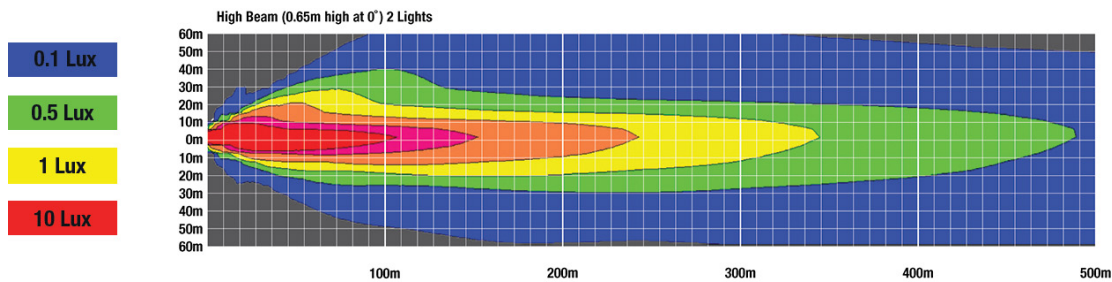

## PHOTOMETRIC SPECIFICATIONS

<b>Raw Lumen Output</b>	3,425
<b>Effective Lumen Output</b>	1,390
<b>Candela Output</b>	66,000
<b>Nominal LED Color Temperature</b>	5700 K
<b>Beam Pattern(s)</b>	Forward Lighting - High Beam (DOT)