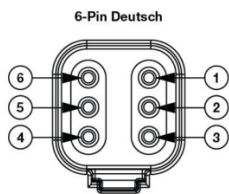

PIN	FUNCTION
PIN 1	
PIN 2	
PIN 3	
PIN 4	Ground
PIN 5	High Beam
PIN 6	

Print date: 2026-04-07

© 2026 J.W. Speaker Corporation • Germantown, WI U.S.A.
www.jwspeaker.com • speaker@jwspeaker.com • 262.251.6660