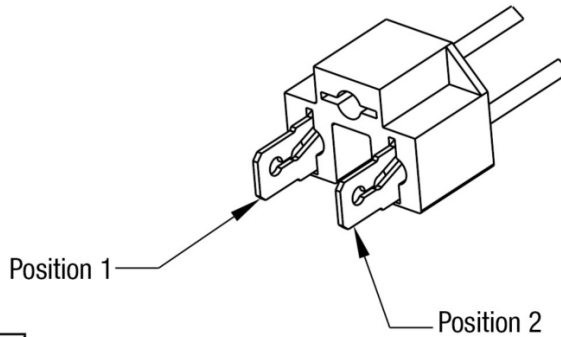

Model 8800 EVO-X Headlight

PRODUCT DIMENSIONS

PIN	WIRE
1 - Positive	Red
2 - Ground	Black

PIN	FUNCTION
PIN 1	
PIN 2	
PIN 3	
PIN 4	Ground
PIN 5	High Beam
PIN 6	

Print date: 2026-04-07

© 2026 J.W. Speaker Corporation • Germantown, WI U.S.A.
www.jwspeaker.com • speaker@jwspeaker.com • 262.251.6660