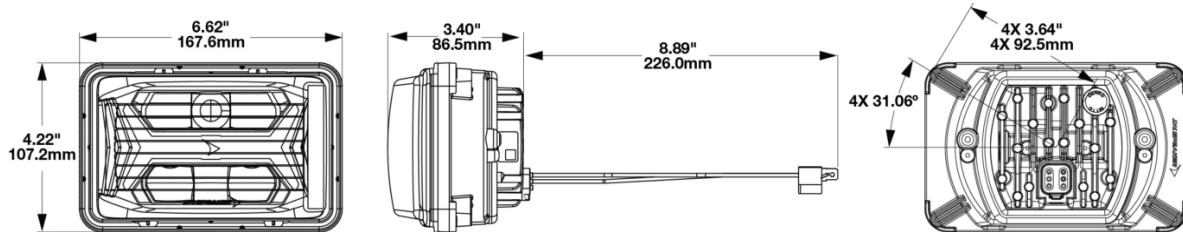

Model 8800 EVO-X Headlight

PRODUCT DIMENSIONS

PIN	WIRE
1 - Positive	Red
2 - Ground	Black

PIN	FUNCTION
PIN 1	
PIN 2	
PIN 3	
PIN 4	Ground
PIN 5	High Beam
PIN 6	

Print date: 2026-04-07

© 2026 J.W. Speaker Corporation • Germantown, WI U.S.A.
www.jwspeaker.com • speaker@jwspeaker.com • 262.251.6660