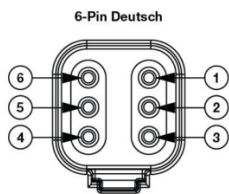

PIN	FUNCTION
PIN 1	
PIN 2	
PIN 3	
PIN 4	Ground
PIN 5	High Beam
PIN 6	

Print date: 2026-04-05

© 2026 J.W. Speaker Corporation • Germantown, WI U.S.A.
www.jwspeaker.com • speaker@jwspeaker.com • 262.251.6660