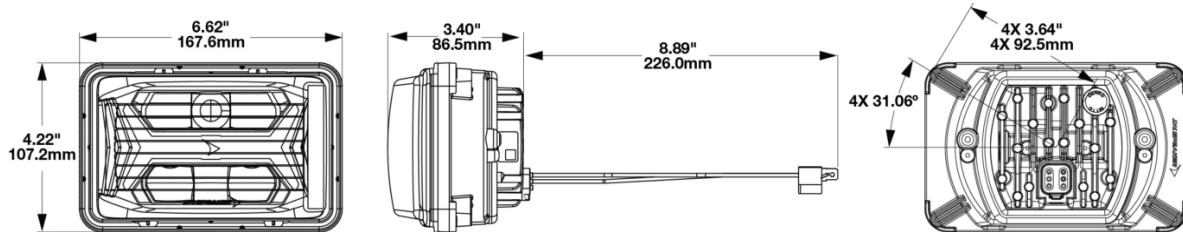

Model 8800 EVO-X Headlight

PRODUCT DIMENSIONS

PIN	WIRE
1 - Positive	Red
2 - Ground	Black

PIN	FUNCTION
PIN 1	
PIN 2	
PIN 3	
PIN 4	Ground
PIN 5	High Beam
PIN 6	

Print date: 2026-04-05

© 2026 J.W. Speaker Corporation • Germantown, WI U.S.A.
www.jwspeaker.com • speaker@jwspeaker.com • 262.251.6660