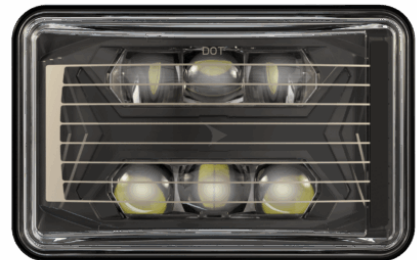

# Model 8800 EVO-X Headlight

## PRODUCT INFORMATION

---

<b>Description</b>	12-24V DOT LED High Beam Heated Headlight with Black Bezel
<b>Height</b>	107.19 mm / 4.22 in
<b>Width</b>	167.64 mm / 6.6 in
<b>Depth</b>	86.57 mm / 3.41 in
<b>Shape</b>	Rectangular
<b>Outer Lens Material</b>	Hardcoated Polycarbonate
<b>Outer Lens Color</b>	Clear
<b>Housing Material</b>	Polycarbonate
<b>Housing Color</b>	Black
<b>Bezel Color</b>	Black
<b>Retrofits</b>	1A1 and 2A1 (4" x 6") Sealed Beams
<b>Minimum Operating Temperature</b>	-40 °C / -40 °F
<b>Maximum Operating Temperature</b>	65 °C / 149 °F
<b>Connector or Wiring</b>	Integrated 6-pin Deutsch to H4 (AMP #172615-2), 10" length
<b>Mating Connector</b>	H4 AMP #172615-2