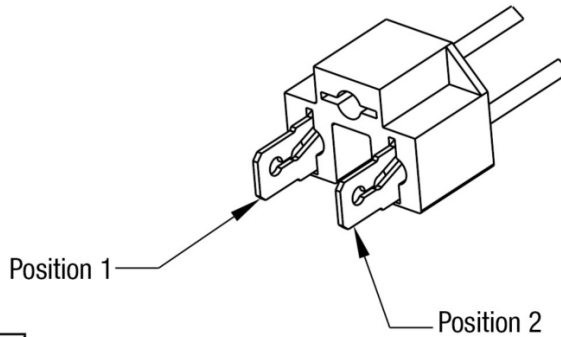

Model 8800 EVO-X Headlight

PRODUCT DIMENSIONS

PIN	WIRE
1 - Positive	Red
2 - Ground	Black

PIN	FUNCTION
PIN 1	
PIN 2	
PIN 3	
PIN 4	Ground
PIN 5	High Beam
PIN 6	

Print date: 2026-04-05

© 2026 J.W. Speaker Corporation • Germantown, WI U.S.A.
www.jwspeaker.com • speaker@jwspeaker.com • 262.251.6660