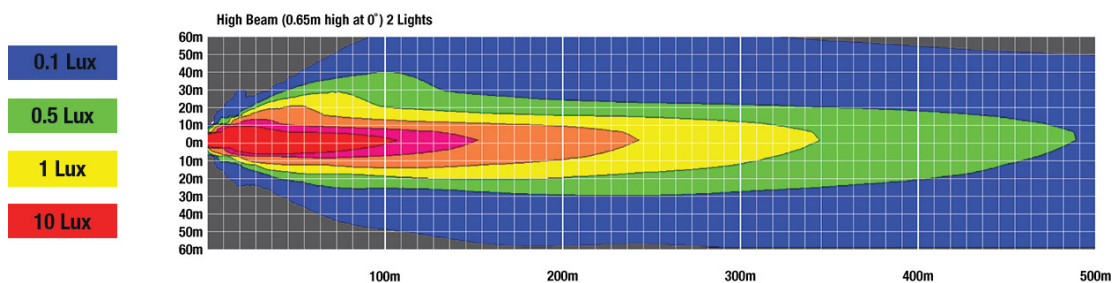

## PHOTOMETRIC SPECIFICATIONS

<b>Raw Lumen Output</b>	3,425
<b>Effective Lumen Output</b>	1,390
<b>Candela Output</b>	66,000
<b>Nominal LED Color Temperature</b>	5700 K
<b>Beam Pattern(s)</b>	Forward Lighting - High Beam (DOT)