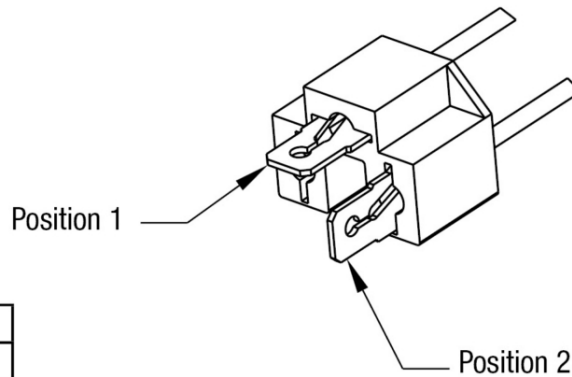

Model 8800 EVO-X Headlight

PRODUCT DIMENSIONS

PIN	WIRE
1 - Positive	Yellow
2 - Ground	Black

PIN	FUNCTION
PIN 1	
PIN 2	
PIN 3	
PIN 4	Ground
PIN 5	Low Beam
PIN 6	

Print date: 2026-04-07

© 2026 J.W. Speaker Corporation • Germantown, WI U.S.A.
www.jwspeaker.com • speaker@jwspeaker.com • 262.251.6660