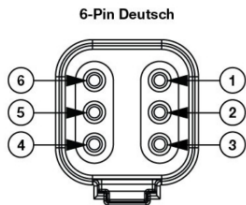

Model 8800 EVO-X Headlight

PRODUCT INFORMATION

Description	12-24V DOT/ECE LED RHT Asymmetric Low Beam Headlight with Black Bezel
Height	107.19 mm / 4.22 in
Width	167.64 mm / 6.6 in
Depth	86.57 mm / 3.41 in
Shape	Rectangular
Outer Lens Material	Hardcoated Polycarbonate
Outer Lens Color	Clear
Housing Material	Polycarbonate
Housing Color	Black
Bezel Color	Black
Retrofits	1A1 and 2A1 (4" x 6") Sealed Beams
Minimum Operating Temperature	-40 °C / -40 °F
Maximum Operating Temperature	65 °C / 149 °F
Connector or Wiring	Integrated 6-pin Deutsch to H4 (AMP #172615-2), 10" length
Mating Connector	H4 AMP #172615-2

PRODUCT DIMENSIONS

PIN	WIRE
1 - Positive	Yellow
2 - Ground	Black

PIN	FUNCTION
PIN 1	
PIN 2	
PIN 3	
PIN 4	Ground
PIN 5	Low Beam
PIN 6	

Print date: 2026-04-07

© 2026 J.W. Speaker Corporation • Germantown, WI U.S.A.
 www.jwspeaker.com • speaker@jwspeaker.com • 262.251.6660