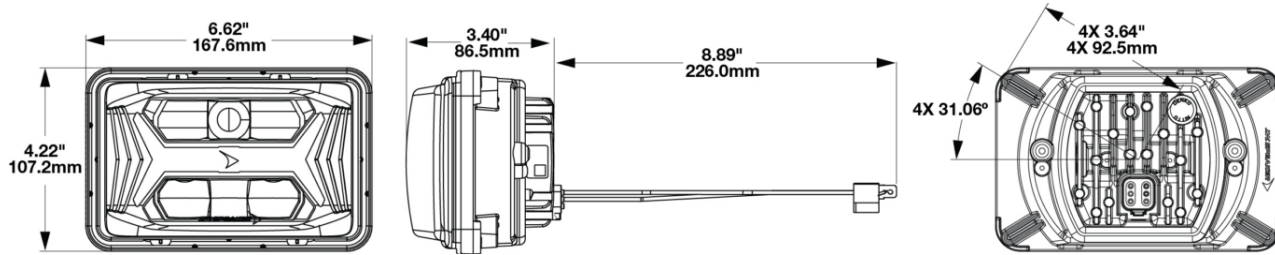

Model 8800 EVO-X Headlight

PRODUCT INFORMATION

Description	12-24V DOT/ECE LED RHT Asymmetric Low Beam Headlight with Black Bezel
Height	107.19 mm / 4.22 in
Width	167.64 mm / 6.6 in
Depth	86.57 mm / 3.41 in
Shape	Rectangular
Outer Lens Material	Hardcoated Polycarbonate
Outer Lens Color	Clear
Housing Material	Polycarbonate
Housing Color	Black
Bezel Color	Black
Retrofits	1A1 and 2A1 (4" x 6") Sealed Beams
Minimum Operating Temperature	-40 °C / -40 °F
Maximum Operating Temperature	65 °C / 149 °F
Connector or Wiring	Integrated 6-pin Deutsch to H4 (AMP #172615-2), 10" length
Mating Connector	H4 AMP #172615-2

PRODUCT DIMENSIONS

PIN	WIRE
1 - Positive	Yellow
2 - Ground	Black

PIN	FUNCTION
PIN 1	
PIN 2	
PIN 3	
PIN 4	Ground
PIN 5	Low Beam
PIN 6	

Print date: 2026-04-07

© 2026 J.W. Speaker Corporation • Germantown, WI U.S.A.
 www.jwspeaker.com • speaker@jwspeaker.com • 262.251.6660

ECE Reg 10	ECE Reg 149 - C
FMVSS 108 s10.1 (Table XIX)	IEC IP67
IEC IP69K	SAE J1383

PHOTOMETRIC SPECIFICATIONS

Raw Lumen Output	3,600
Effective Lumen Output	1,090
Candela Output	21,400
Nominal LED Color Temperature	5700 K
Beam Pattern(s)	Forward Lighting - Low Beam (DOT)