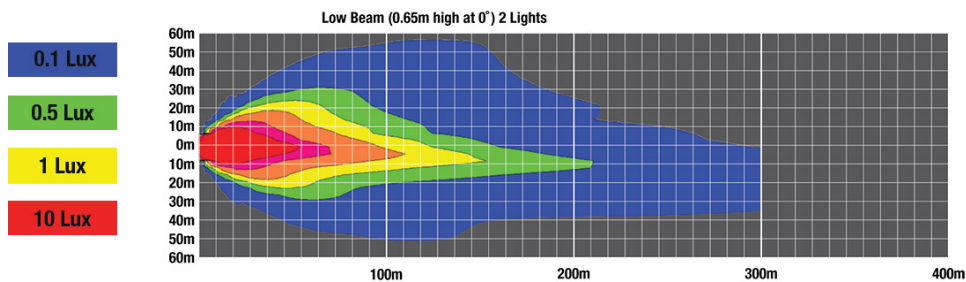

ECE Reg 10	ECE Reg 149 - C
FMVSS 108 s10.1 (Table XIX)	IEC IP67
IEC IP69K	SAE J1383

PHOTOMETRIC SPECIFICATIONS

Raw Lumen Output	3,600
Effective Lumen Output	1,090
Candela Output	21,400
Nominal LED Color Temperature	5700 K
Beam Pattern(s)	Forward Lighting - Low Beam (DOT)