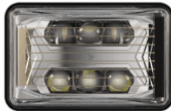

RELATED PRODUCTS

Part Number
0562031
12-24V DOT/ECE LED
RHT Asymmetric Low
Beam Headlight with
Chrome Bezel

Part Number
0562041
12-24V DOT/ECE LED
RHT Asymmetric Low
Beam Heated
Headlight with Black
Bezel

Part Number
0562051
12-24V DOT/ECE LED
RHT Asymmetric Low
Beam Heated
Headlight with Chrome
Bezel

Part Number
0562061
12-24V DOT/ECE LED
High Beam Headlight
with Black Bezel

Part Number
0562071
12-24V DOT/ECE LED
High Beam Headlight
with Chrome Bezel

Part Number
0562081
12-24V DOT LED High
Beam Heated
Headlight with Black
Bezel

Part Number
0562091
12-24V DOT LED High
Beam Heated
Headlight with Chrome
Bezel

Part Number
0562101
12-24V DOT/ECE LED
RHT 5-in-1 Headlight
with Black Bezel