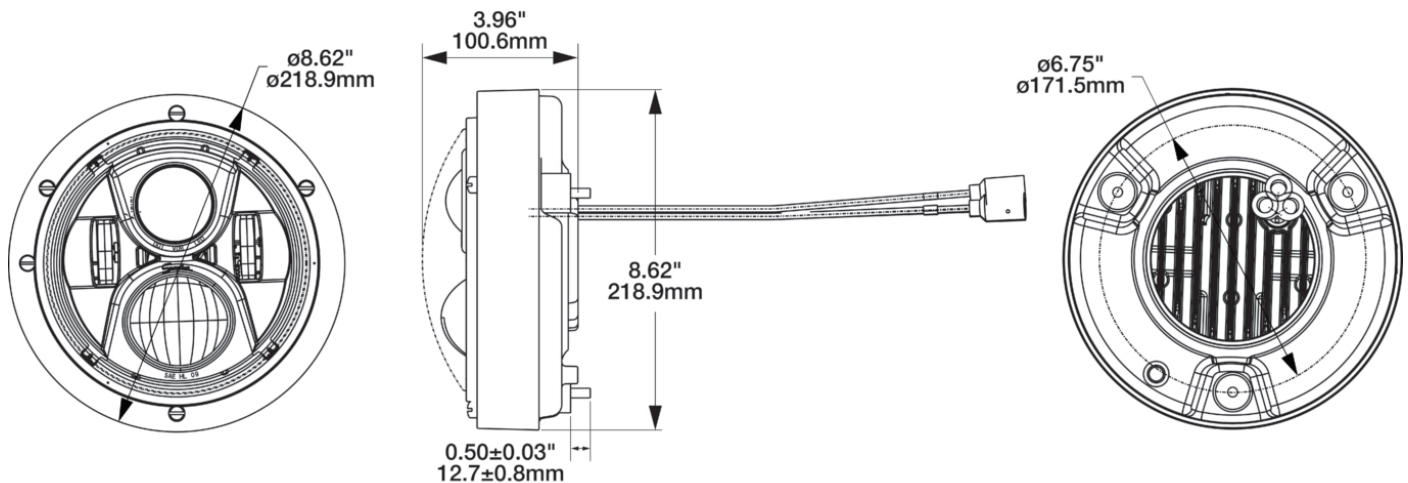

## PRODUCT INFORMATION

<b>Description</b>	12-24V LED Military Headlight Kit with Tan Polycarbonate Bucket
<b>Height</b>	219.00 mm / 8.62 in
<b>Width</b>	219.00 mm / 8.62 in
<b>Depth</b>	100.50 mm / 3.96 in
<b>Shape</b>	Round
<b>Outer Lens Material</b>	GLASS
<b>Outer Lens Color</b>	CLEAR
<b>Housing Material</b>	PC
<b>Housing Color</b>	BLACK
<b>Bezel Color</b>	TAN 686
<b>Mounting Hardware Description</b>	(x3) 1/4"-28 UNF x 1/2" Shock Mount - Reference TACOM 12338607
<b>Mounting Type</b>	3 Stud, Panel Mount
<b>Retrofits</b>	TACOM 13013616
<b>Minimum Operating Temperature</b>	-30 °C / -22 °F
<b>Maximum Operating Temperature</b>	50 °C / 122 °F
<b>Connector or Wiring</b>	Male Terminal Shell, 14ga - Ord. #MS27144-1 / Amer. 8338560
<b>Product Weight</b>	3.90 lbs / 1.77 kgs
<b>Shipping Weight</b>	4.45 lbs / 2.02 kgs

## PRODUCT DIMENSIONS