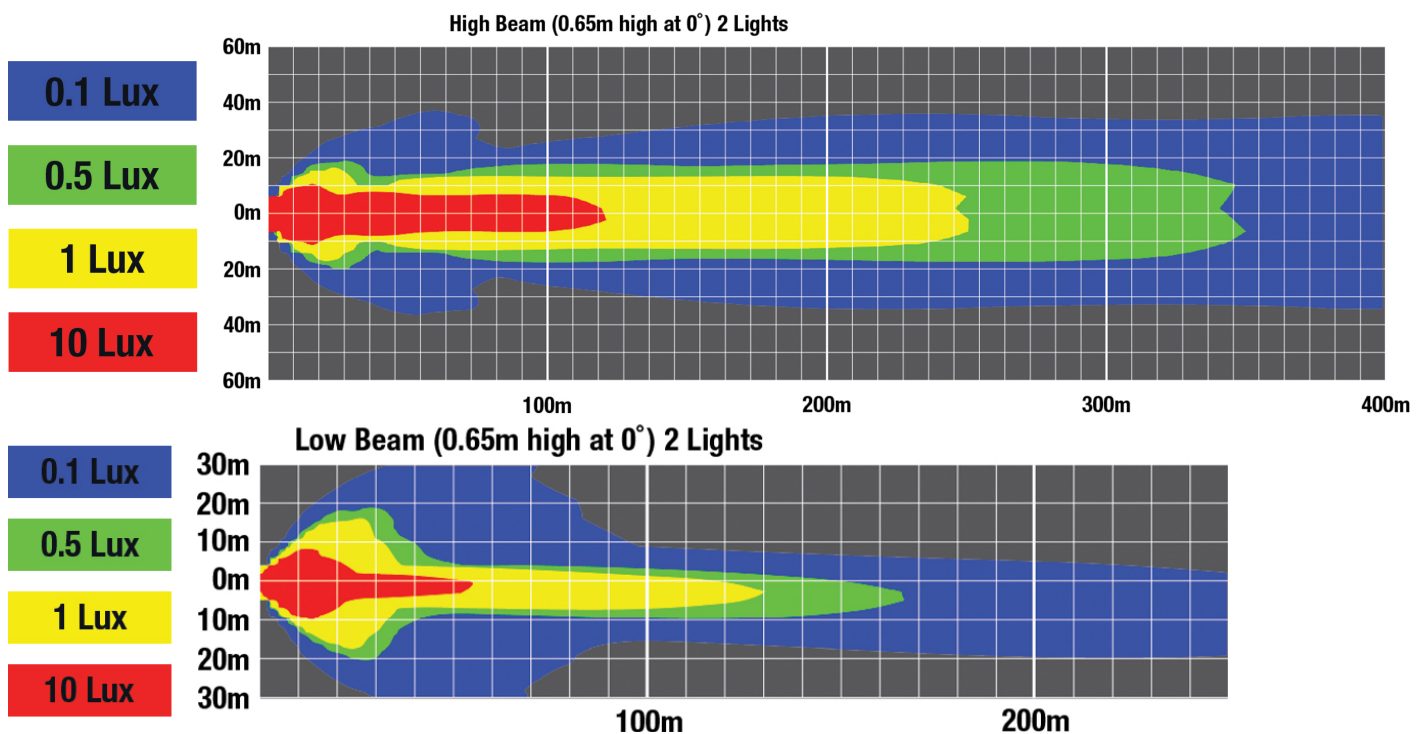

## PRODUCT DIMENSIONS

## PHOTOMETRIC SPECIFICATIONS

<b>Raw Lumen Output</b>	2,360 (High Beam), 1,520 (Low Beam)
<b>Effective Lumen Output</b>	1,020 (High Beam), 810 (Low Beam)
<b>Candela Output</b>	60,500 (High Beam); 27,500 (Low Beam)
<b>Nominal LED Color Temperature</b>	5025 K
<b>Beam Pattern(s)</b>	Forward Lighting - High Beam (DOT) Forward Lighting - Low Beam (DOT)