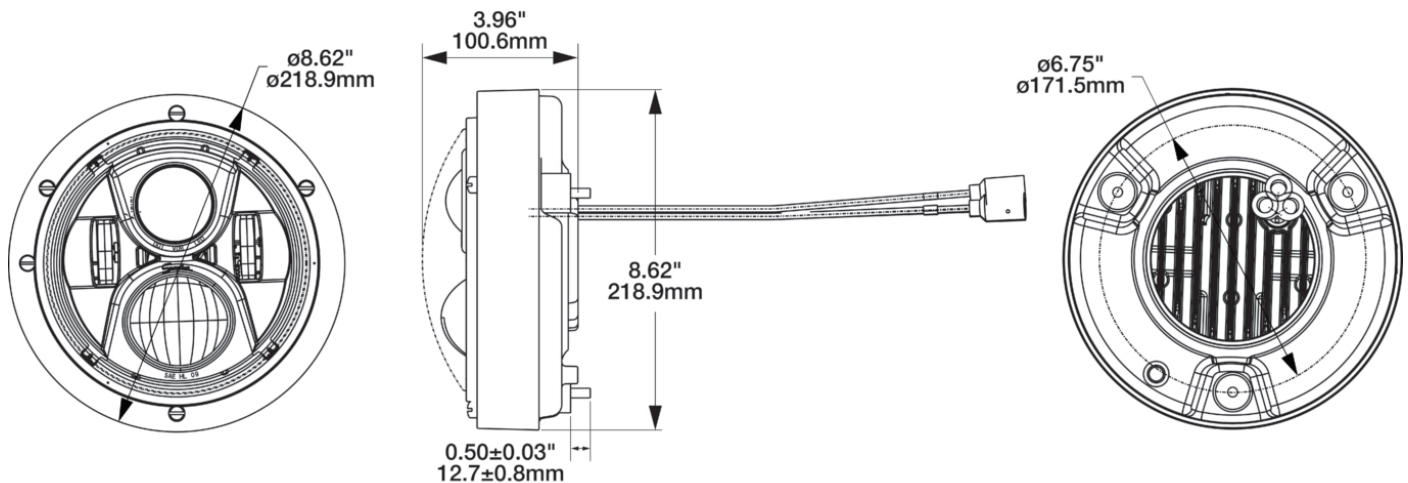

LED Headlight - Model 8700 Military Headlight

PRODUCT DIMENSIONS

ELECTRICAL SPECIFICATIONS

Input Voltage	9-32V DC
Operating Voltage	12-24V DC
17 Wire	HIGH BEAM
18 Wire	LOW BEAM
91 Wire	GROUND
Current Draw	1.50A @ 14V DC (HIGH BEAM) 0.93A @ 24V DC (HIGH BEAM) 1.38A @ 14V DC (LOW BEAM) 0.83A @ 24V DC (LOW BEAM)

REGULATORY STANDARDS COMPLIANCE

FMVSS 108 s10.1 (Table XIX) FMVSS 108 s10.1 (Table XVIII)

Print date: 2026-05-16

© 2026 J.W. Speaker Corporation • Germantown, WI U.S.A.
www.jwspeaker.com • speaker@jwspeaker.com • 262.251.6660

J.W. SPEAKER
Engineered. Lighting. Solutions.