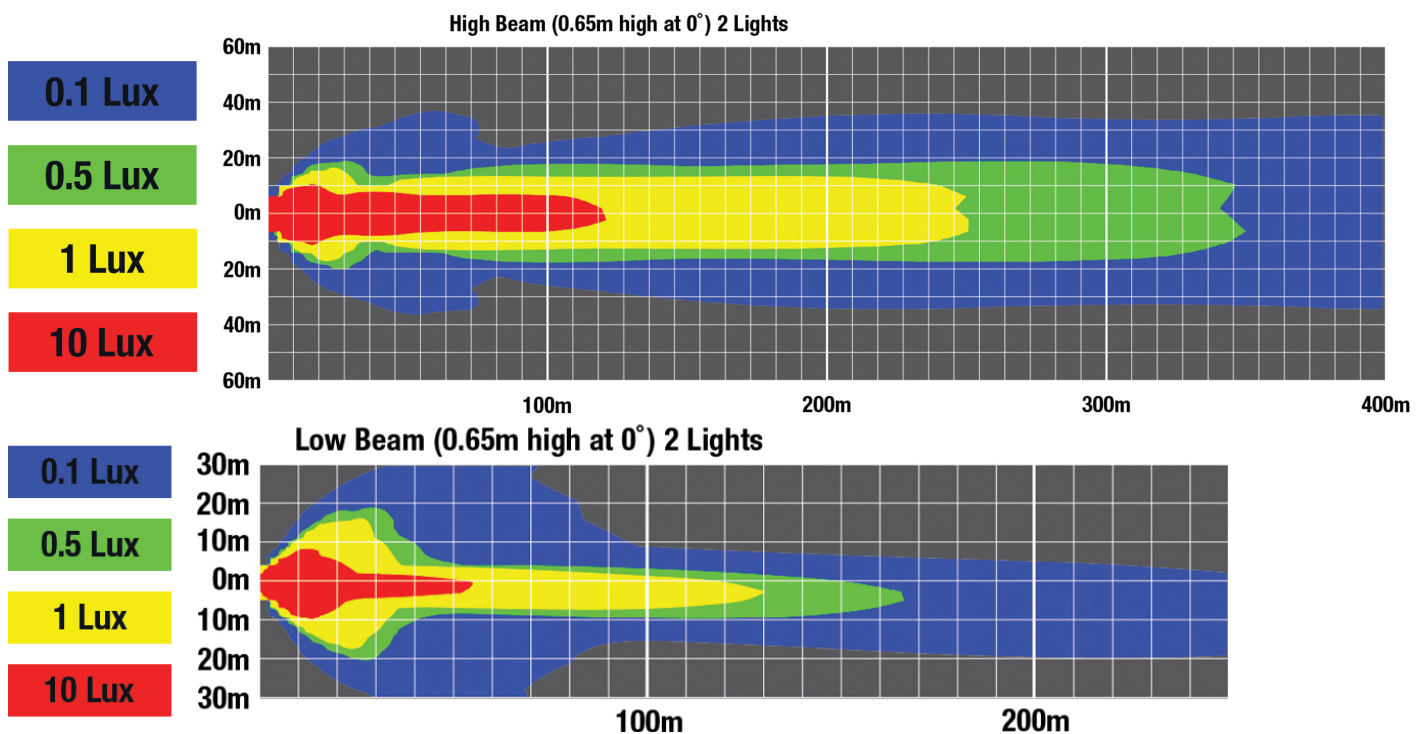

J.W. SPEAKER
Engineered. Lighting. Solutions.

LED Headlight - Model 8700 Military Headlight

PHOTOMETRIC SPECIFICATIONS

Raw Lumen Output	2,360 (High Beam), 1,520 (Low Beam)
Effective Lumen Output	1,020 (High Beam), 810 (Low Beam)
Candela Output	60,500 (High Beam); 27,500 (Low Beam)
Nominal LED Color Temperature	5025 K
Beam Pattern(s)	Forward Lighting - High Beam (DOT) Forward Lighting - Low Beam (DOT)