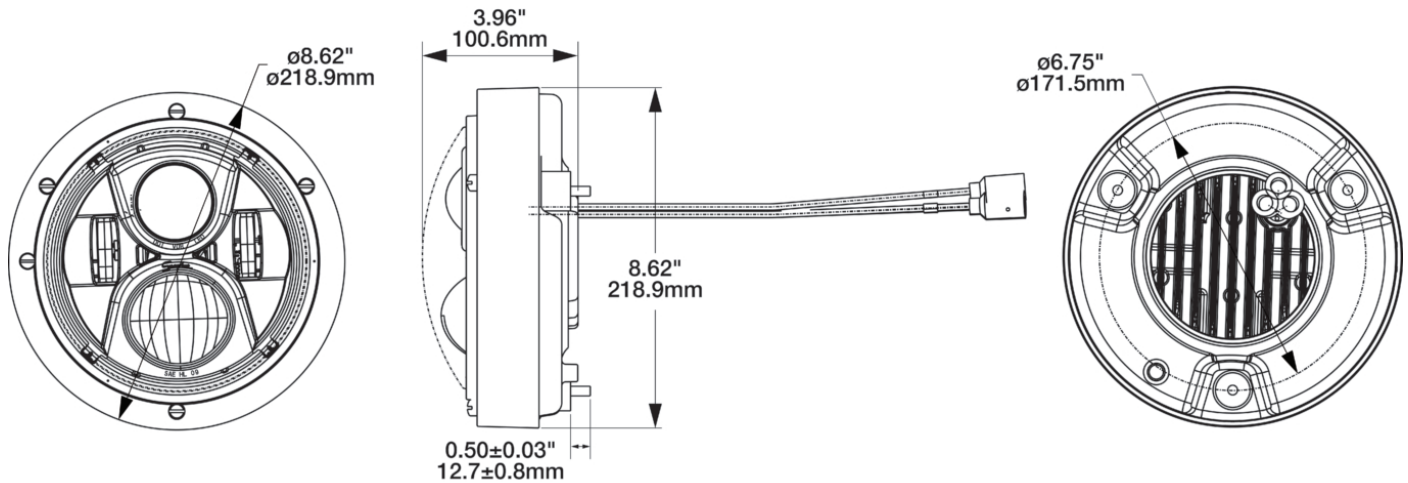

LED Headlight - Model 8700 Military Headlight

PRODUCT INFORMATION

Description	12-24V LED Military Headlight Kit with Tan Polycarbonate Bucket
Height	219.00 mm / 8.62 in
Width	219.00 mm / 8.62 in
Depth	100.50 mm / 3.96 in
Shape	Round
Outer Lens Material	GLASS
Outer Lens Color	CLEAR
Housing Material	PC
Housing Color	BLACK
Bezel Color	TAN 686
Mounting Hardware Description	(x3) 1/4"-28 UNF x 1/2" Shock Mount - Reference TACOM 12338607
Mounting Type	3 Stud, Panel Mount
Retrofits	TACOM 13013616
Minimum Operating Temperature	-30 °C / -22 °F
Maximum Operating Temperature	50 °C / 122 °F
Connector or Wiring	Male Terminal Shell, 14ga - Ord. #MS27144-1 / Amer. 8338560
Product Weight	3.90 lbs / 1.77 kgs
Shipping Weight	4.45 lbs / 2.02 kgs

PRODUCT DIMENSIONS

ELECTRICAL SPECIFICATIONS

Input Voltage	9-32V DC
Operating Voltage	12-24V DC
17 Wire	HIGH BEAM
18 Wire	LOW BEAM
91 Wire	GROUND
Current Draw	1.50A @ 14V DC (HIGH BEAM) 0.93A @ 24V DC (HIGH BEAM) 1.38A @ 14V DC (LOW BEAM) 0.83A @ 24V DC (LOW BEAM)