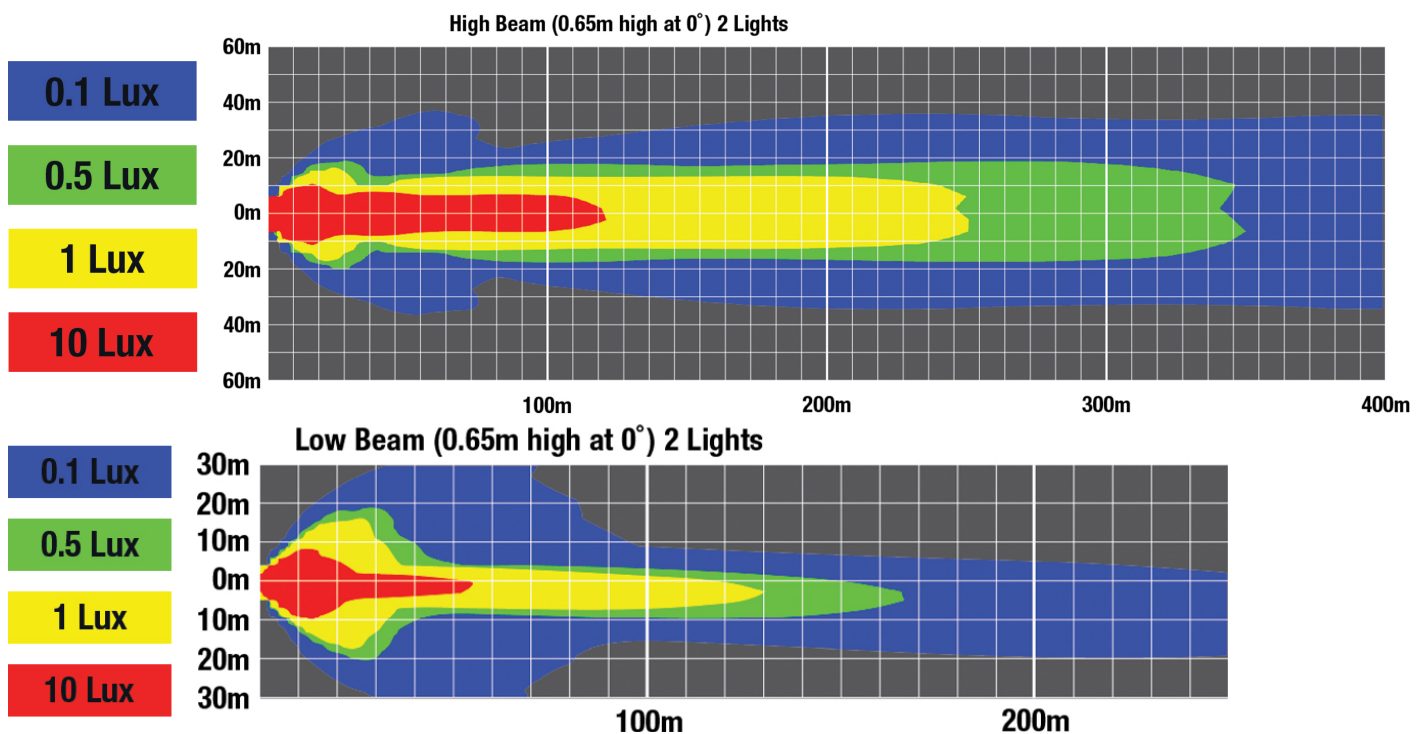

LED Headlight - Model 8700 Military Headlight

PHOTOMETRIC SPECIFICATIONS

Raw Lumen Output	2,360 (High Beam), 1,520 (Low Beam)
Effective Lumen Output	1,020 (High Beam), 810 (Low Beam)
Candela Output	60,500 (High Beam); 27,500 (Low Beam)
Nominal LED Color Temperature	5025 K
Beam Pattern(s)	Forward Lighting - High Beam (DOT) Forward Lighting - Low Beam (DOT)

APPLICATIONS

Print date: 2026-05-16

© 2026 J.W. Speaker Corporation • Germantown, WI U.S.A.
www.jwspeaker.com • speaker@jwspeaker.com • 262.251.6660