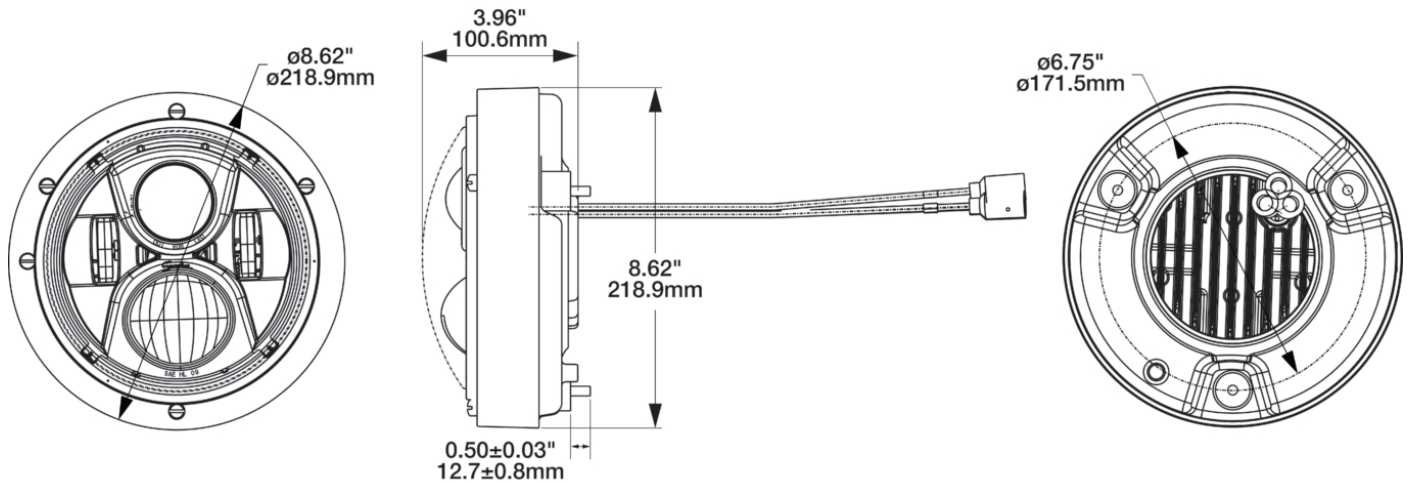

## PRODUCT INFORMATION

<b>Description</b>	12-24V LED Military Headlight Kit with Tan Polycarbonate Bucket
<b>Height</b>	219.00 mm / 8.62 in
<b>Width</b>	219.00 mm / 8.62 in
<b>Depth</b>	100.50 mm / 3.96 in
<b>Shape</b>	Round
<b>Outer Lens Material</b>	GLASS
<b>Outer Lens Color</b>	CLEAR
<b>Housing Material</b>	PC
<b>Housing Color</b>	BLACK
<b>Bezel Color</b>	TAN 686
<b>Mounting Hardware Description</b>	(x3) 1/4"-28 UNF x 1/2" Shock Mount - Reference TACOM 12338607
<b>Mounting Type</b>	3 Stud, Panel Mount
<b>Retrofits</b>	TACOM 13013616
<b>Minimum Operating Temperature</b>	-30 °C / -22 °F
<b>Maximum Operating Temperature</b>	50 °C / 122 °F
<b>Connector or Wiring</b>	Male Terminal Shell, 14ga - Ord. #MS27144-1 / Amer. 8338560
<b>Product Weight</b>	3.90 lbs / 1.77 kgs
<b>Shipping Weight</b>	4.45 lbs / 2.02 kgs

## PRODUCT DIMENSIONS